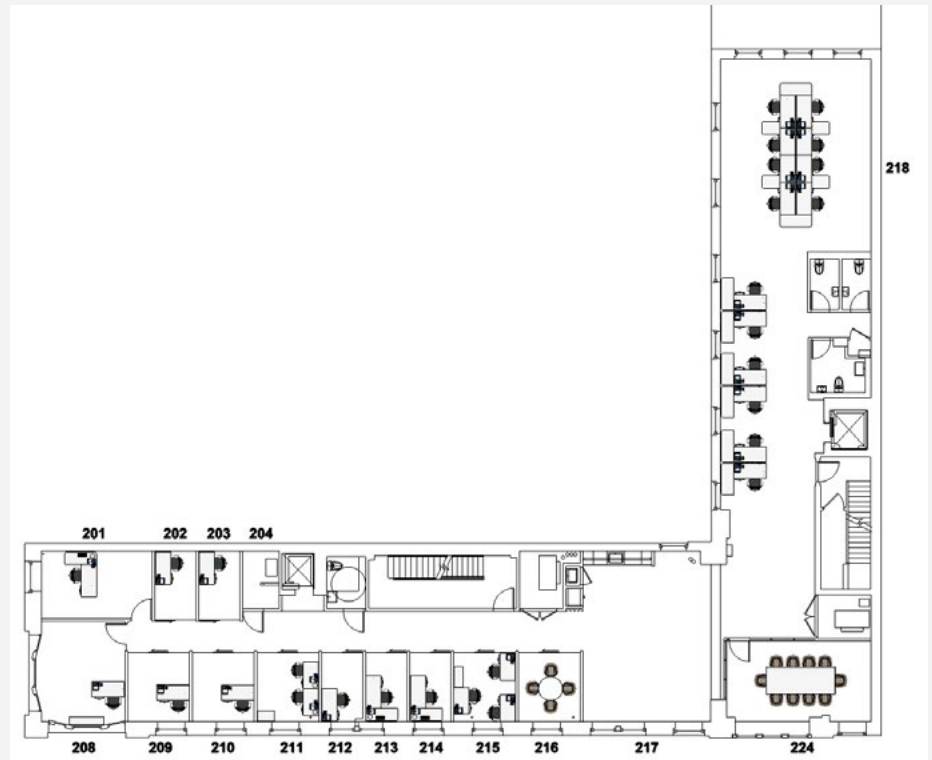

SHOP THE SOLUTION

See how the Poppin Furniture Collection can work for you.