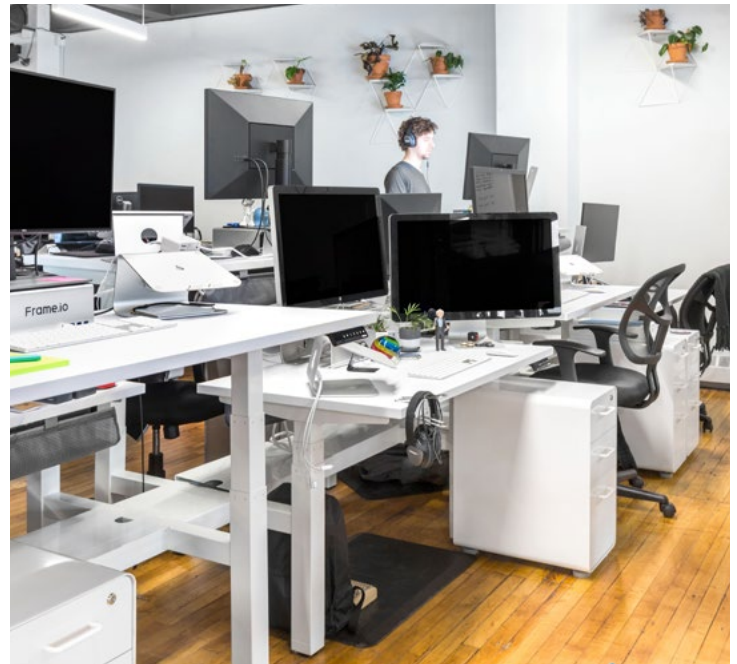

Series A Conference Tables come in a variety of sizes and can seat anywhere from 4 to 12 people.

Every employee at Frame.io was outfitted with a Series L Desk and Slim Stow File Cabinet.

TAKE A STAND

Frame.io chose the Series L Adjustable Height Desks to provide their team with the flexibility to transition from sitting to standing in seconds. The Series L was the perfect choice for their open office environment, providing each employee with sufficient personal space without hindering in-the-moment communication. Moreover, the Series L Desks can easily be added and benched as the team continues to grow.

With tenth inch increments, the Series L Adjustable Height Desk can be customized to an employee's exact height of comfort.

FLOORPLAN

We work directly with brands to create a custom concept based on the project's unique needs.