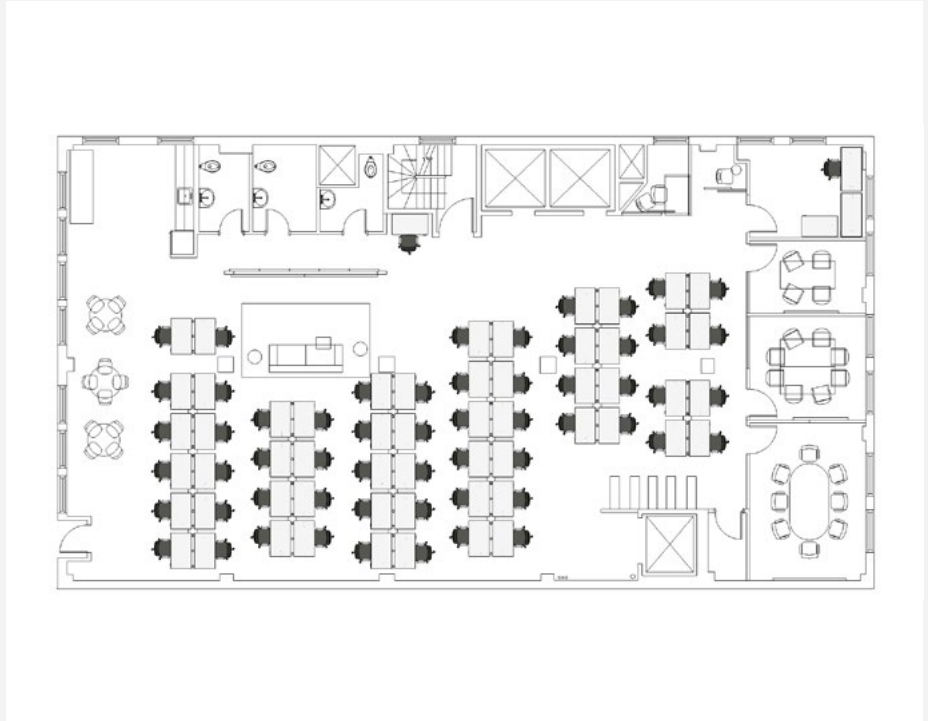

FLOORPLAN

We work directly with brands to create a custom concept based on the project's unique needs.

POPPIN TIP

To make a clean black and white palette feel modern and inviting, try incorporating additional furniture and accessories in neutral hues with varying textures for added warmth and dimension.