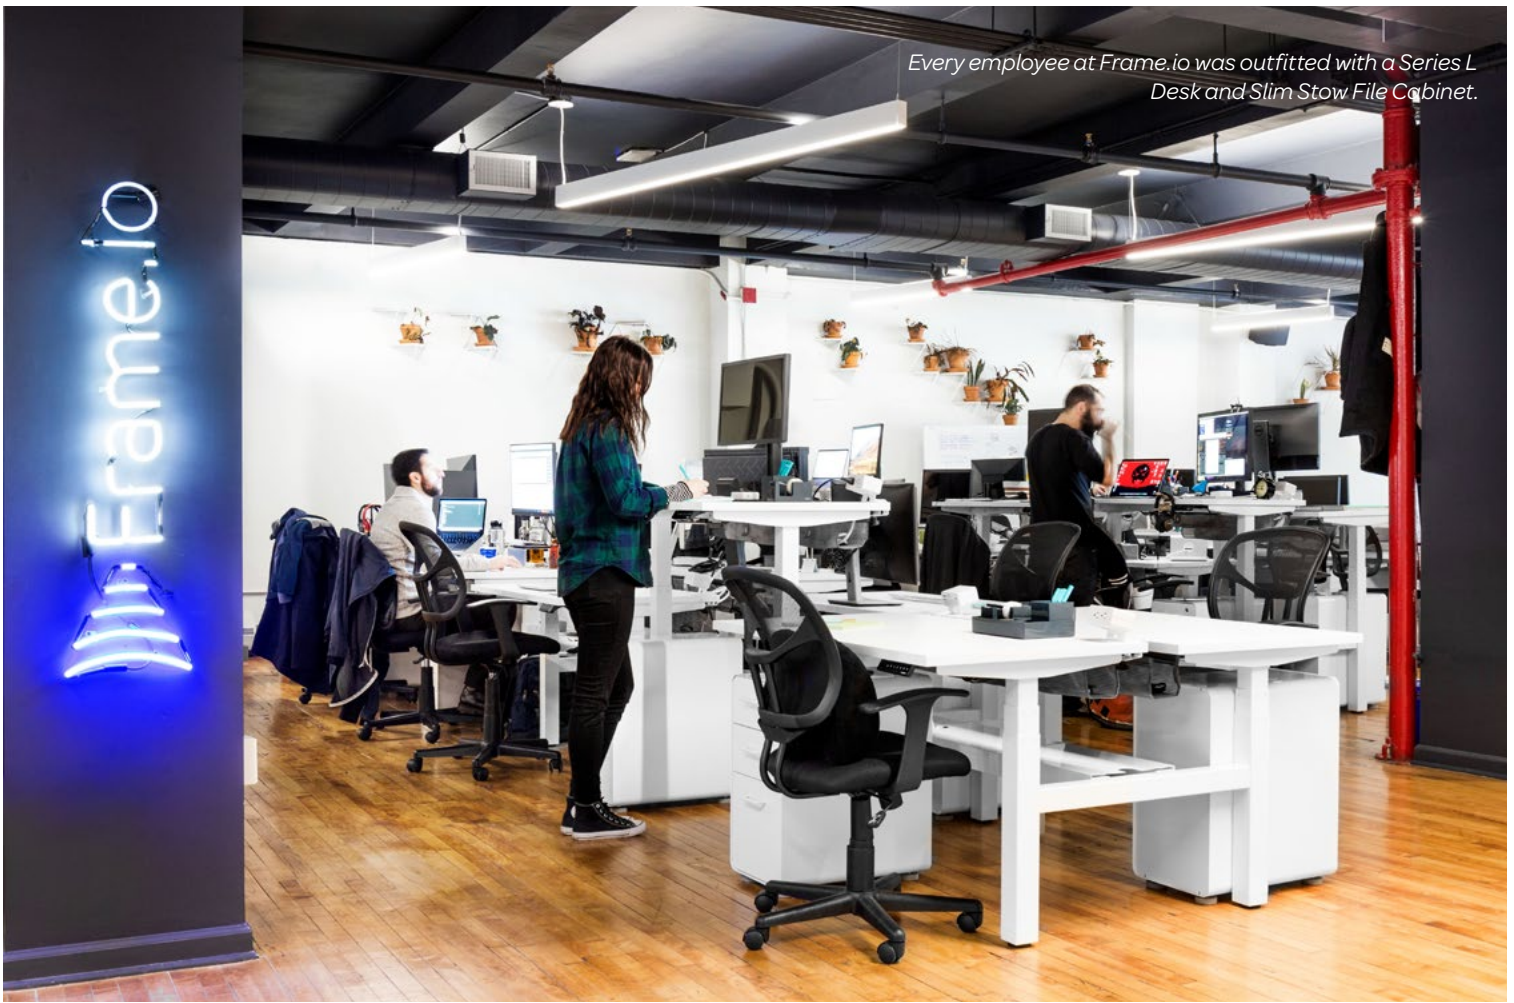

- Ellen Kraemer, Office Manager

CHANCE ENCOUNTERS

To combat any siloing that happens when a team grows, Frame.io focused on creating plenty of spaces for spontaneous interactions across departments. The Round Touchpoint Tables provide the perfect place to collaborate when the formal Conference Rooms are booked, or to have an afternoon snack with someone in another department.

Series A Conference Tables come in a variety of sizes and can seat anywhere from 4 to 12 people.

Every employee at Frame.io was outfitted with a Series L Desk and Slim Stow File Cabinet.

TAKE A STAND

Frame.io chose the Series L Adjustable Height Desks to provide their team with the flexibility to transition from sitting to standing in seconds. The Series L was the perfect choice for their open office environment, providing each employee with sufficient personal space without hindering in-the-moment communication. Moreover, the Series L Desks can easily be added and benched as the team continues to grow.