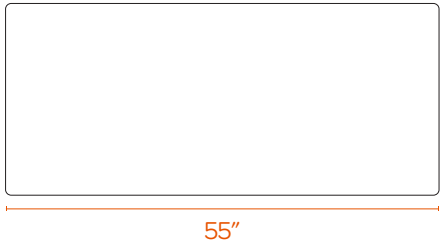

Contact Us

(888) 676-7746 sales@poppin.com poppin.com/showrooms

COLOR + DIMENSIONS BY FORMAT

Frost White Privacy Panel

Tall Frost White Privacy Panel

Pinnable Fabric Privacy Panel

Contact Us

(888) 676-7746 sales@poppin.com poppin.com/showrooms