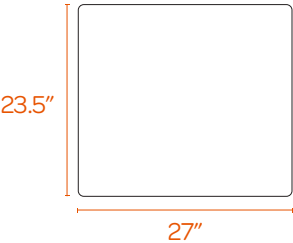

Universal Privacy Panels

Frost White Privacy Panels available in two heights: 17.5" or 23.5"

Mix + match sizes to delineate space at large tables

Lightweight aluminum brackets set up easily

Create personal space with our opaque fabric panels

Formats for the Way You Work

55" FROST WHITE

45" FROST WHITE

27" FROST WHITE

55" TALL FROST WHITE*

45" TALL FROST WHITE*

27" TALL FROST WHITE*

55" PINNABLE FABRIC

Contact Us

(888) 676-7746 sales@poppin.com poppin.com/showrooms

COLOR + DIMENSIONS BY FORMAT

Frost White Privacy Panel

Tall Frost White Privacy Panel

Pinnable Fabric Privacy Panel

Contact Us

(888) 676-7746 sales@poppin.com poppin.com/showrooms