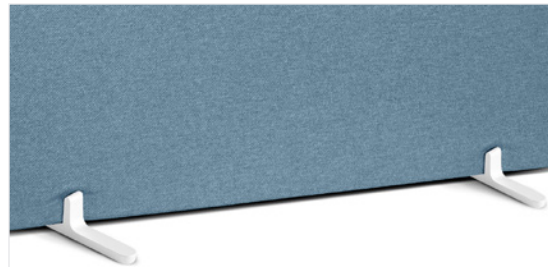

Universal Privacy Panels

Frost White Privacy Panels available in two heights: 17.5" or 23.5"

Mix + match sizes to delineate space at large tables

Lightweight aluminum brackets set up easily

Create personal space with our opaque fabric panels

UNIVERSAL PRIVACY PANELS

Our assortment of Privacy Panels offers privacy and personal space in an open office environment. Designed to dampen sound and expand personal space, they can be used with any desk or table.

Formats for the Way You Work

55" FROST WHITE

45" FROST WHITE

27" FROST WHITE

55" TALL FROST WHITE*

45" TALL FROST WHITE*

27" TALL FROST WHITE*

55" PINNABLE FABRIC

45" PINNABLE FABRIC

27" PINNABLE FABRIC

*Tall Frost White Panels Coming Fall 2020

Bells + Whistles

- Choose from Frost White acrylic or pinnable 100% polyester woven fabric
- Simply stands up on desk and table tops
- Included aluminum brackets keep the panel sturdy and upright
- Aluminum brackets and panels ship in separate boxes
- Designed by Poppin in NYC