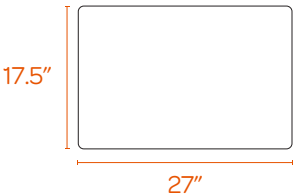

Universal Privacy Panels

Frost White Privacy Panels available in two heights: 17.5" or 23.5"

Mix + match sizes to delineate space at large tables

Lightweight aluminum brackets set up easily

Create personal space with our opaque fabric panels

Contact Us

(888) 676-7746 sales@poppin.com poppin.com/showrooms

COLOR + DIMENSIONS BY FORMAT

Frost White Privacy Panel

Tall Frost White Privacy Panel

Pinnable Fabric Privacy Panel

Contact Us

(888) 676-7746 sales@poppin.com poppin.com/showrooms