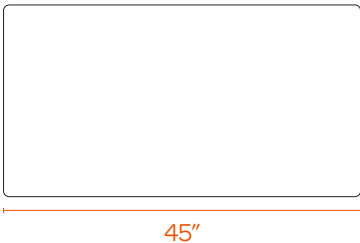

Contact Us

(888) 676-7746 sales@poppin.com poppin.com/showrooms

COLOR + DIMENSIONS BY FORMAT

Frost White Privacy Panel

Tall Frost White Privacy Panel

Pinnable Fabric Privacy Panel

Contact Us

(888) 676-7746 sales@poppin.com poppin.com/showrooms