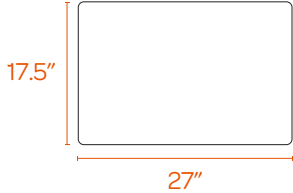

COLOR + DIMENSIONS BY FORMAT

Frost White Privacy Panel