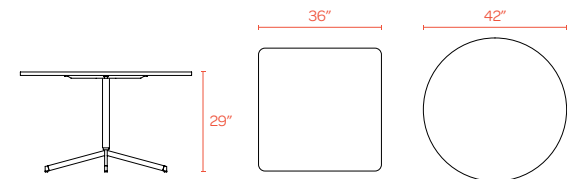

# Touchpoint Table

Available in 2 shapes

Shown with Key Side Chair

Powder-coated steel base with leveling glides

## TOUCHPOINT TABLE

Our Touchpoint Table is the cafe seating solution for small conference rooms, breakout areas, or collaboration spaces. Our leg and shape options offer a combination for every need.

### Bells + Whistles

- Touchpoint Table features effortless tool-free assembly
- Both circle and square shapes seat up to 4 people
- Don't fear the Cheetos: the laminate 1" top is easy to clean
- Powder-coated steel base and leveling glides keep your table from getting tipsy
- Meets or exceeds BIFMA standards
- Designed by Poppin in NYC

### Dimensions