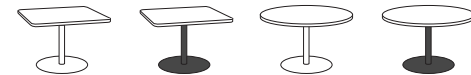

TOUCHPOINT TABLE

Our Touchpoint Table is the cafe seating solution for small conference rooms, breakout areas, or collaboration spaces. Our leg and shape options offer a combination for every need.

Bells + Whistles

- Touchpoint Table features effortless tool-free assembly
- Both circle and square shapes seat up to 4 people
- Don't fear the Cheetos: the laminate 1" top is easy to clean
- Powder-coated steel base and leveling glides keep your table from getting tipsy
- Meets or exceeds BIFMA standards
- Designed by Poppin in NYC

Colors

Dimensions

Contact Us

(888) 676-7746   sales@poppin.com   poppin.com/showrooms