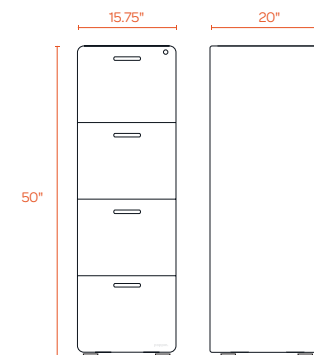

Stow Vertical File Cabinet

STOW VERTICAL FILE CABINET

The 4-drawer format of our best-selling Stow File Cabinet was designed for those who could *really* use that extra drawer.

Bells + Whistles

- Durable powder-coated steel construction
- Hanging-file drawer fits letter or legal folders
- Drawers are fully painted inside and out
- 1 lock secures all drawers [extra key is included]
- Set of 4 casters optional; 2 locking and 2 non-locking
- Cabinet ships fully assembled
- The Stow File Cabinet Collection has achieved Indoor Advantage Gold Certification
- Designed by Poppin in NYC
- **Intended for commercial use.**

Colors

Dimensions

Contact Us

(888) 676-7746 sales@poppin.com poppin.com/showrooms

20" depth pairs perfectly with the rest of the Stow File Cabinet Collection

Hanging-file drawers fits letter or legal folders

One lock secures all the drawers

Counter weight keeps the four feet firmly on the ground