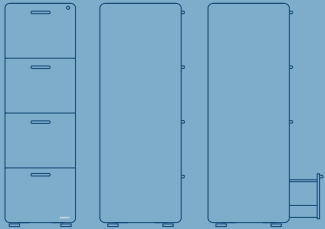

Stow Vertical File Cabinet

STOW VERTICAL FILE CABINET

The 4-drawer format of our best-selling Stow File Cabinet was designed for those who could *really* use that extra drawer.

Bells + Whistles

- Durable powder-coated steel construction
- Hanging-file drawer fits letter or legal folders
- Drawers are fully painted inside and out
- 1 lock secures all drawers [extra key is included]
- Set of 4 casters optional; 2 locking and 2 non-locking
- Cabinet ships fully assembled
- The Stow File Cabinet Collection has achieved Indoor Advantage Gold Certification
- Designed by Poppin in NYC
- **Intended for commercial use.**

Colors

Dimensions

Contact Us

(888) 676-7746 sales@poppin.com poppin.com/showrooms

20" depth pairs perfectly with the rest of the Stow File Cabinet Collection

Hanging-file drawers fits letter or legal folders

One lock secures all the drawers

Counter weight keeps the four feet firmly on the ground