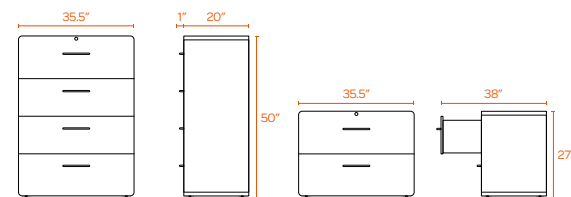

# STOW LATERAL FILE CABINET

Available with 2 or 4 drawers

The lateral format of our best-selling Stow File Cabinet is ideal for shared or private storage space at the end of a desk row. Powder-coated steel construction with matching painted steel interior keeps documents and doodads super safe. One lock secures the drawers, giving the entire cabinet the privacy it deserves.

## Dimensions

Stores letter or legal files...

...or anything else your team needs handy

1 lock secures all drawers