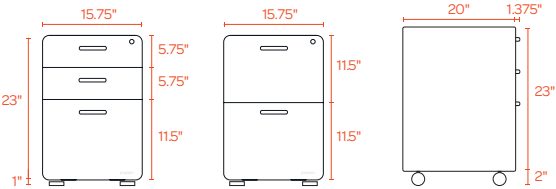

Colors

3-DRAWER

2-DRAWER

Dimensions

Available in 2- and 3-drawer configurations with glides or optional casters

Adjustable divider, fully painted drawers

Hanging-file drawer fits letter or legal folders

Contact Us