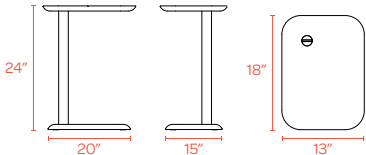

Shown with QT Lounge Chair