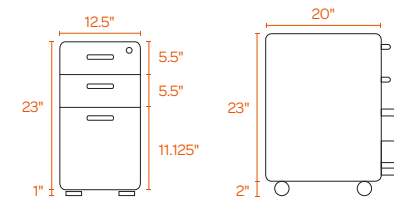

Holds Letter Files

Holds Legal Files

SLIM STOW FILE CABINET

Our Slim Stow File Cabinet is designed for use with 47" desks, providing plenty of room for both your docs and your knees.

Bells + Whistles

- Ideal for use with narrower desks
- Durable powder-coated steel construction
- Hanging-file drawer fits letter or legal folders
- Drawers are fully painted inside and out
- 1 lock secures all drawers [extra key is included]
- Set of 4 casters optional; 2 locking and 2 non-locking
- Cabinet ships fully assembled
- The Stow File Cabinet Collection has achieved Indoor Advantage Gold Certification
- Designed by Poppin in NYC

Colors

Dimensions

Slim Stow 12.5"

Stow 15.75"

Contact Us

(888) 676-7746 sales@poppin.com poppin.com/showrooms