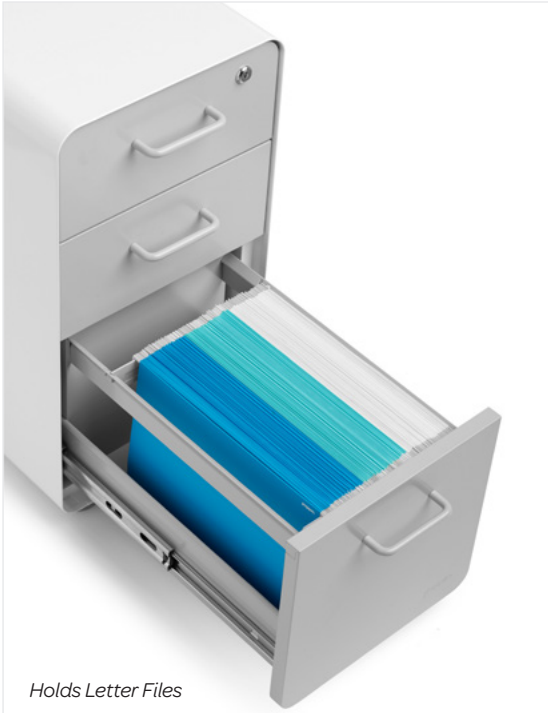

Slim Stow File Cabinet

poppin. *workhappy.*

FLAGSHIP SHOWROOM
16 Madison Square West, 3rd Fl
New York, NY 10010

FOR MORE LOCATIONS, VISIT
poppin.com/showrooms

(888) 676-7746
sales@poppin.com
[@poppin](https://twitter.com/poppin) [#workhappy](https://www.instagram.com/poppin)

Holds Letter Files

Holds Legal Files

SLIM STOW FILE CABINET

Our Slim Stow File Cabinet is designed for use with 47" desks, providing plenty of room for both your docs and your knees.

Bells + Whistles

- Ideal for use with narrower desks
- Durable powder-coated steel construction
- Hanging-file drawer fits letter or legal folders
- Drawers are fully painted inside and out
- 1 lock secures all drawers [extra key is included]
- Set of 4 casters optional; 2 locking and 2 non-locking
- Cabinet ships fully assembled
- The Stow File Cabinet Collection has achieved Indoor Advantage Gold Certification
- Designed by Poppin in NYC

Colors

Dimensions

Slim Stow 12.5"

Stow 15.75"

Contact Us

(888) 676-7746 sales@poppin.com poppin.com/showrooms