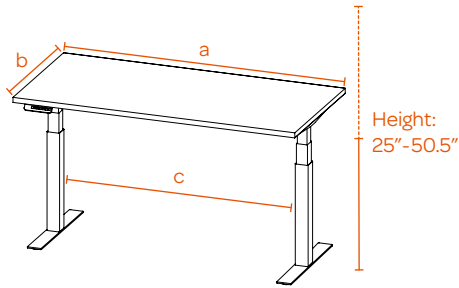

Contact Us

(888) 676-7746 sales@poppin.com poppin.com/showrooms

COLOR + SIZE OPTIONS

Call us with questions or to request swatches.

(888) 676-7746 sales@poppin.com

TABLETOP SIZE (WIDTH, DEPTH)		WHITE	NATURAL OAK	WALNUT	LIGHT BAMBOO	LIGHT MAPLE	LIGHT PINE	LIGHT WALNUT	DARK BAMBOO
47"	27"	●	●	●	●	●	●	●	●
	30"	●	-	-	●	●	●	●	●
54"	27"	●	-	-	●	●	●	●	●
	30"	●	-	-	●	●	●	●	●
57"	27"	●	●	●	●	●	●	●	●
	30"	●	-	-	●	●	●	●	●
60"	27"	●	-	-	●	●	●	●	●
	30"	●	●	●	●	●	●	●	●
66"	27"	●	-	-	●	●	●	●	●
	30"	●	-	-	●	●	●	●	●
72"	27"	●	-	-	●	●	●	●	●
	30"	●	-	-	●	●	●	●	●
L-SHAPED DESK									
72" x 77"		●	-	-	●	●	●	●	●
LEG COLOR									
White		●	●	●	●	●	●	●	●
Charcoal		●	●	●	●	-	-	●	●

KEY // ● In Stock ● Special Order Only: 4-6 Weeks, Minimum order of 12 (Must be in quantities of 4)

DIMENSIONS BY FORMAT

Series L Single Desk

A	B	C	-	-
47.25"	27"	37.75"	-	-
	30"	37.75"	-	-
54"	27"	43.75"	-	-
	-	-	-	-
57"	27"	47.75"	-	-
	30"	47.75"	-	-
60"	27"	50.75"	-	-
	30"	50.75"	-	-
66"	27"	56.75"	-	-
	-	-	-	-
72"	27"	62.75"	-	-
	30"	62.75"	-	-