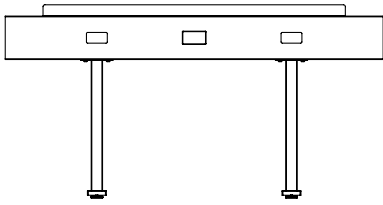

ONE RAIL SECTION