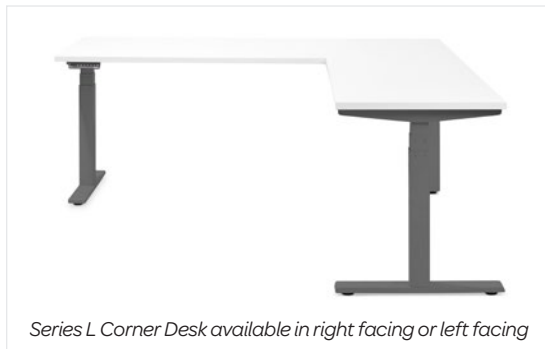

Series L Adjustable Height Desk

Series L Adjustable Height Single Desk

Features four memory buttons for programming your preferred heights

Series L Corner Desk available in right facing or left facing

SERIES L ADJUSTABLE HEIGHT DESK

3 Formats for the Way You Work

SERIES L SINGLE DESK SERIES L DOUBLE DESK SERIES L CORNER DESK

Bells + Whistles

- Position the Series L's work surface at any height between 25" and 50.5" to get your keyboard at the optimal ergonomic level
- The extended range of motion supports multiple uses, from low table to standing desk for someone up to 6'6"
- Electrically-driven legs move surface up or down with the touch of a button
- Four memory buttons for programming your preferred heights
- Laminate tops are stain-resistant and easy-to-clean
- Resilient soft edge desktop band protects desk from dings
- Plugs into a standard 15A outlet
- Tool assembly required; White Glove installation recommended
- Customize with 8 different top finishes and sizes to get the right look for your office
- Meets the durability standards for the commercial office industry (BIFMA)
- If BIFMA's ergonomic G1 standards and ADA compliance are of value to your team, the Series L may fulfill your needs—reach out to your Account Executive to learn more
- Designed by Poppin in NYC

Available in round or square legs + feet

Power can be accessed on both sides of the rail

BOOM POWER RAIL + PRIVACY PANEL

Our Boom Power Rail + Privacy Panel allows you to move your desks exactly where you want them. By bringing power to any spot in your space, you have complete freedom over your floor plan. The Boom Power Rail, which comes with rounded or square legs, is compatible with Raise Desks, Series A Single Desks, Series L Single Desks, and even our Block Party and QT Lounge system.