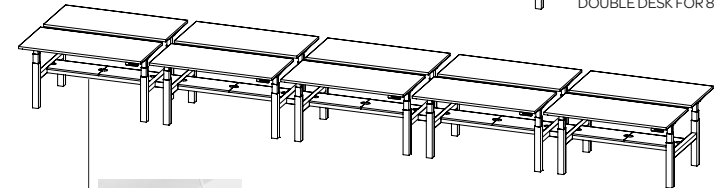

Series L Adjustable Height Desk

Series L Adjustable Height Single Desk

Features four memory buttons for programming your preferred heights

Series L Corner Desk available in right facing or left facing

SERIES L ADJUSTABLE HEIGHT DESK

3 Formats for the Way You Work

SERIES L SINGLE DESK SERIES L DOUBLE DESK SERIES L CORNER DESK

Bells + Whistles

- Position the Series L's work surface at any height between 25" and 50.5" to get your keyboard at the optimal ergonomic level
- The extended range of motion supports multiple uses, from low table to standing desk for someone up to 6'6"
- Electrically-driven legs move surface up or down with the touch of a button
- Four memory buttons for programming your preferred heights
- Laminate tops are stain-resistant and easy-to-clean
- Resilient soft edge desktop band protects desk from dings
- Plugs into a standard 15A outlet
- Tool assembly required; White Glove installation recommended
- Customize with 8 different top finishes and sizes to get the right look for your office
- Meets the durability standards for the commercial office industry (BIFMA)
- If BIFMA's ergonomic G1 standards and ADA compliance are of value to your team, the Series L may fulfill your needs—reach out to your Account Executive to learn more
- Designed by Poppin in NYC

Contact Us

(888) 676-7746 sales@poppin.com poppin.com/showrooms

Series L Adjustable Height Double Desk for 4

DOUBLE DESK BENCHING

Series L Double Desk Couplers are included with all Double Desks for 4 or more. Designed to join desks together side by side, it keeps everyone in line and evenly spaced.

DOUBLE DESK FOR 4

DOUBLE DESK FOR 6

DOUBLE DESK FOR 8

DOUBLE DESK FOR 10

INTEGRATED POWER TRAY

Featuring a built-in power tray that carries electrical power down the length of the desk. Two covers help conceal excess cables with multiple cutouts on top and bottom to route cables through.