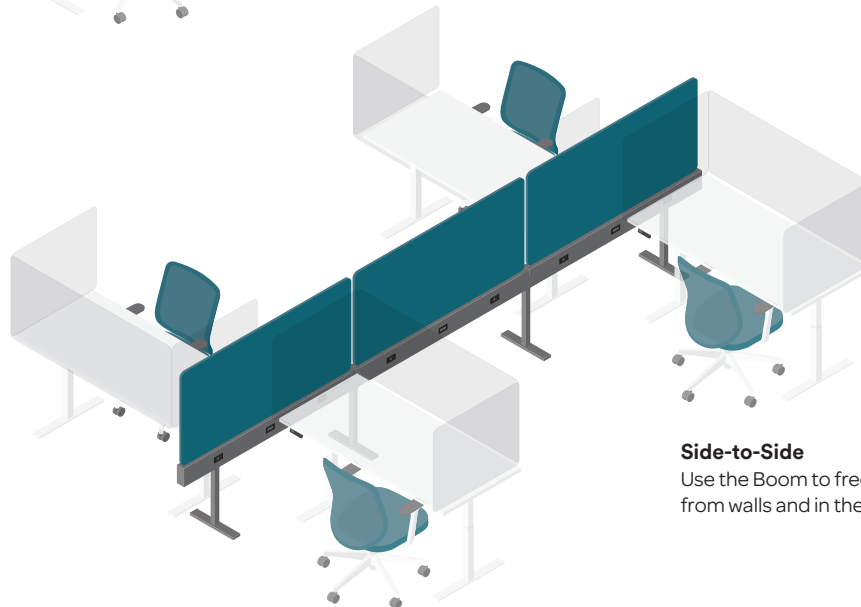

(888) 676-7746 sales@poppin.com

Alternate Sides

Keep 6' of distance between employees by keeping every other desk free.

Breakaway

Use our Boom Power Rails to create a powered-up breakaway space for private work.

Corner

Series A or Series L Corner Desks allow you to give your teammates a little extra leg room.

Side-to-Side

Use the Boom to free-float a pod of desks away from walls and in the middle of an office space.