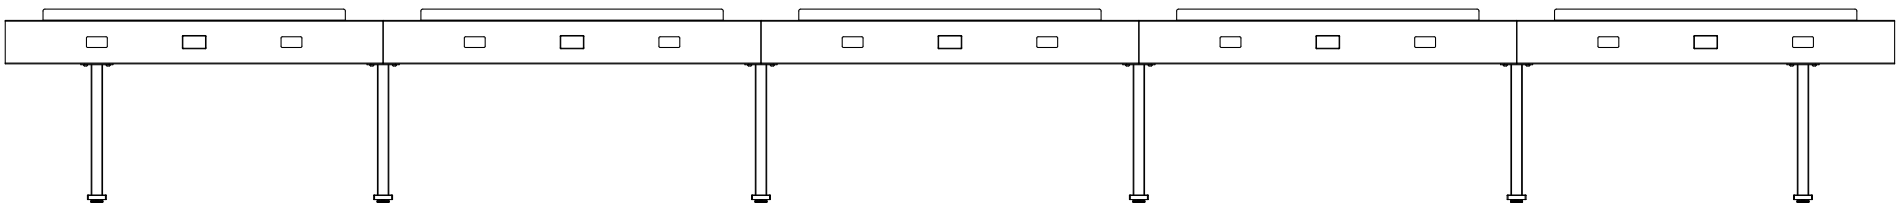

Series L Adjustable Height Desk

Series L Adjustable Height Single Desk

Features four memory buttons for programming your preferred heights

Series L Corner Desk available in right facing or left facing

SERIES L ADJUSTABLE HEIGHT DESK

3 Formats for the Way You Work

SERIES L SINGLE DESK SERIES L DOUBLE DESK SERIES L CORNER DESK

Bells + Whistles

- Position the Series L's work surface at any height between 25" and 50.5" to get your keyboard at the optimal ergonomic level
- The extended range of motion supports multiple uses, from low table to standing desk for someone up to 6'6"
- Electrically-driven legs move surface up or down with the touch of a button
- Four memory buttons for programming your preferred heights
- Laminate tops are stain-resistant and easy-to-clean
- Resilient soft edge desktop band protects desk from dings
- Plugs into a standard 15A outlet
- Tool assembly required; White Glove installation recommended
- Customize with 8 different top finishes and sizes to get the right look for your office
- Meets the durability standards for the commercial office industry (BIFMA)
- If BIFMA's ergonomic G1 standards and ADA compliance are of value to your team, the Series L may fulfill your needs—reach out to your Account Executive to learn more
- Designed by Poppin in NYC

ONE RAIL SECTION

TWO RAIL SECTIONS

THREE RAIL SECTIONS

FOUR RAIL SECTIONS

FIVE RAIL SECTIONS

EMPOWER YOUR TEAM

Our Boom Power Rail is designed to power up everyone, everywhere.

Contact Us