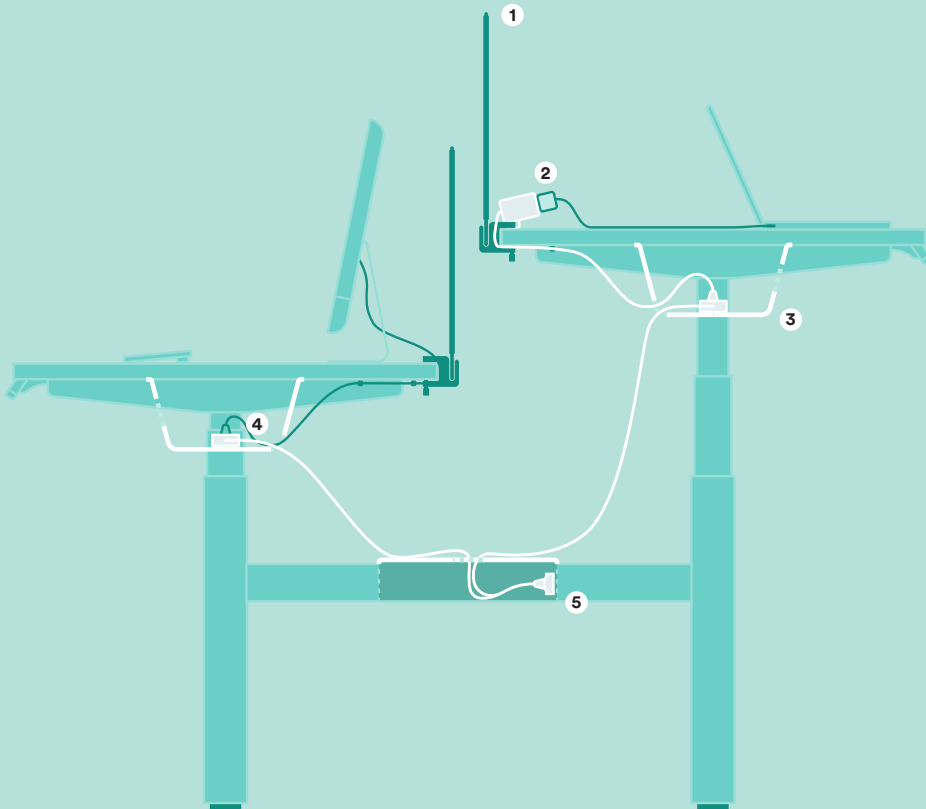

3. SERIES L CABLE HIDEAWAY

Designed to fit under our Series L Desk Top, the Cable Hideaway is an elegant way to reduce visual clutter and hide all your loose cables. Mounting screws included.

4. BELKIN POWER STRIP

The Belkin Power Strip minimizes the number of power cords extending from the desk surface into the Power Tray, ensuring less mess and risk of entanglement as the desk moves. Mounting screws included.

5. BYRNE 4-TRAC POWER

The Byrne 4-Trac Electrical System is an economical, streamlined power distribution solution that is easy to install and adapt based on your needs. The system is available with a plug end that goes directly into a 20 amp wall outlet, or it can be hard-wired into your building's electrical grid.

CABLE MANAGEMENT COLUMN *not shown*

Our Cable Management Column is designed to channel multiple cables to create a clean look and minimize cord clutter. The column works best with Series L Single Desks and the Series L Corner Desk.