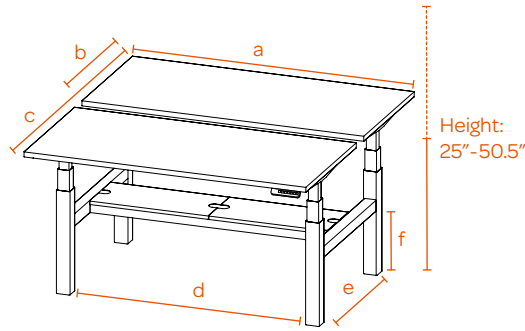

DIMENSIONS BY FORMAT

Series L Single Desk

A	B	C	-	-
47.25"	27"	37.75"	-	-
	30"	37.75"	-	-
54"	27"	43.75"	-	-
	-	-	-	-
57"	27"	47.75"	-	-
	30"	47.75"	-	-
60"	27"	50.75"	-	-
	30"	50.75"	-	-
66"	27"	56.75"	-	-
	-	-	-	-
72"	27"	62.75"	-	-
	30"	62.75"	-	-

Series L Double Desk

A	B	C	D	E	F
47.25"	27"	58"	37.75"	28.25"	13.5"
	30"	64"	37.75"	28.25"	13.5"
54"	27"	58"	43.75"	28.25"	13.5"
	-	-	-	-	-
57"	27"	58"	47.75"	28.25"	13.5"
	30"	64"	47.75"	28.25"	13.5"
60"	27"	58"	50.75"	28.25"	13.5"
	30"	64"	50.75"	28.25"	13.5"
66"	27"	58"	56.75"	28.25"	13.5"
	-	-	-	-	-
72"	27"	58"	62.75"	28.25"	13.5"
	30"	64"	62.75"	28.25"	13.5"

Series L Corner Desk

A	B	C	D	E	F	G
-	-	-	-	-	-	-
-	-	-	-	-	-	-
-	-	-	-	-	-	-
-	-	-	-	-	-	-
-	-	-	-	-	-	-
-	-	-	-	-	-	-
-	-	-	-	-	-	-
72"	-	-	-	-	-	-
	30"	77"	23.5"	47"	61"	56"

For benching, add 4" between each Double Desk where coupler is installed.

Contact Us

(888) 676-7746   sales@poppin.com   poppin.com/showrooms