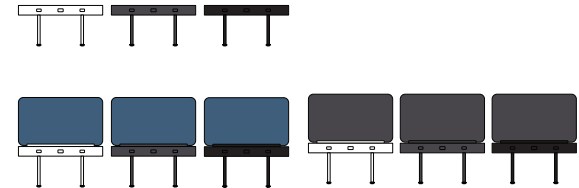

Formats

Dimensions

50" Power Rail

60" Power Rail

Contact Us

(888) 676-7746   sales@poppin.com   poppin.com/showrooms