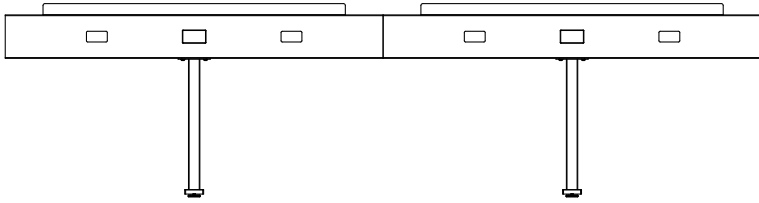

TWO RAIL SECTIONS