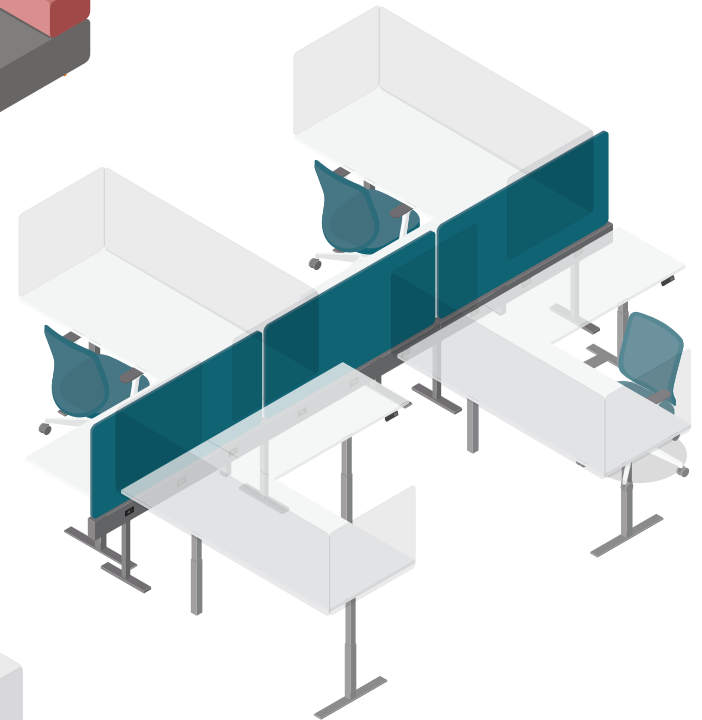

Series L Adjustable Height Desk

Series L Adjustable Height Single Desk

Features four memory buttons for programming your preferred heights

Series L Corner Desk available in right facing or left facing

SERIES L ADJUSTABLE HEIGHT DESK

3 Formats for the Way You Work

SERIES L SINGLE DESK SERIES L DOUBLE DESK SERIES L CORNER DESK

Bells + Whistles

- Position the Series L's work surface at any height between 25" and 50.5" to get your keyboard at the optimal ergonomic level
- The extended range of motion supports multiple uses, from low table to standing desk for someone up to 6'6"
- Electrically-driven legs move surface up or down with the touch of a button
- Four memory buttons for programming your preferred heights
- Laminate tops are stain-resistant and easy-to-clean
- Resilient soft edge desktop band protects desk from dings
- Plugs into a standard 15A outlet
- Tool assembly required; White Glove installation recommended
- Customize with 8 different top finishes and sizes to get the right look for your office
- Meets the durability standards for the commercial office industry (BIFMA)
- If BIFMA's ergonomic G1 standards and ADA compliance are of value to your team, the Series L may fulfill your needs—reach out to your Account Executive to learn more
- Designed by Poppin in NYC

(888) 676-7746 sales@poppin.com

Alternate Sides

Keep 6' of distance between employees by keeping every other desk free.

Breakaway

Use our Boom Power Rails to create a powered-up breakaway space for private work.

Corner

Series A or Series L Corner Desks allow you to give your teammates a little extra leg room.

Side-to-Side

Use the Boom to free-float a pod of desks away from walls and in the middle of an office space.