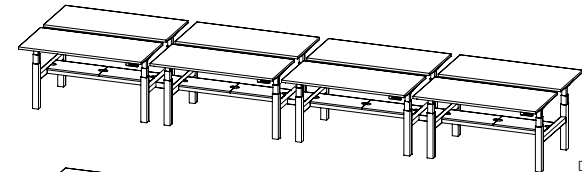

Series L Adjustable Height Desk

Series L Adjustable Height Single Desk

Features four memory buttons for programming your preferred heights

Series L Corner Desk available in right facing or left facing

SERIES L ADJUSTABLE HEIGHT DESK

3 Formats for the Way You Work

SERIES L SINGLE DESK SERIES L DOUBLE DESK SERIES L CORNER DESK

Bells + Whistles

- Position the Series L's work surface at any height between 25" and 50.5" to get your keyboard at the optimal ergonomic level
- The extended range of motion supports multiple uses, from low table to standing desk for someone up to 6'6"
- Electrically-driven legs move surface up or down with the touch of a button
- Four memory buttons for programming your preferred heights
- Laminate tops are stain-resistant and easy-to-clean
- Resilient soft edge desktop band protects desk from dings
- Plugs into a standard 15A outlet
- Tool assembly required; White Glove installation recommended
- Customize with 8 different top finishes and sizes to get the right look for your office
- Meets the durability standards for the commercial office industry (BIFMA)
- If BIFMA's ergonomic G1 standards and ADA compliance are of value to your team, the Series L may fulfill your needs—reach out to your Account Executive to learn more
- Designed by Poppin in NYC

Contact Us

(888) 676-7746 sales@poppin.com poppin.com/showrooms

Series L Adjustable Height Double Desk for 4

DOUBLE DESK BENCHING

Series L Double Desk Couplers are included with all Double Desks for 4 or more. Designed to join desks together side by side, it keeps everyone in line and evenly spaced.

DOUBLE DESK FOR 4

DOUBLE DESK FOR 6

DOUBLE DESK FOR 8

DOUBLE DESK FOR 10

INTEGRATED POWER TRAY

Featuring a built-in power tray that carries electrical power down the length of the desk. Two covers help conceal excess cables with multiple cutouts on top and bottom to route cables through.