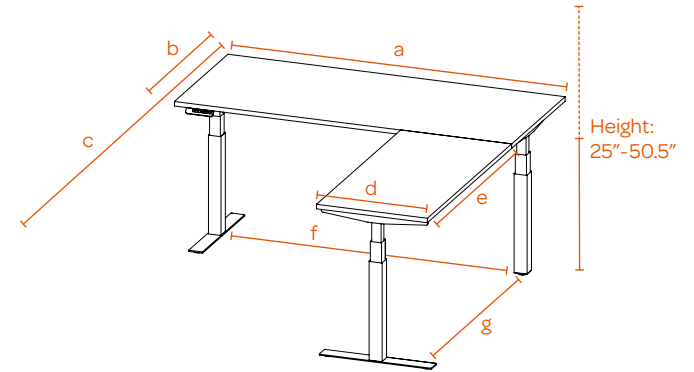

DIMENSIONS BY FORMAT

Series L Single Desk

A	B	C	-	-
47.25"	27"	37.75"	-	-
	30"	37.75"	-	-
54"	27"	43.75"	-	-
	-	-	-	-
57"	27"	47.75"	-	-
	30"	47.75"	-	-
60"	27"	50.75"	-	-
	30"	50.75"	-	-
66"	27"	56.75"	-	-
	-	-	-	-
72"	27"	62.75"	-	-
	30"	62.75"	-	-

Series L Double Desk

A	B	C	D	E	F
47.25"	27"	58"	37.75"	28.25"	13.5"
	30"	64"	37.75"	28.25"	13.5"
54"	27"	58"	43.75"	28.25"	13.5"
	-	-	-	-	-
57"	27"	58"	47.75"	28.25"	13.5"
	30"	64"	47.75"	28.25"	13.5"
60"	27"	58"	50.75"	28.25"	13.5"
	30"	64"	50.75"	28.25"	13.5"
66"	27"	58"	56.75"	28.25"	13.5"
	-	-	-	-	-
72"	27"	58"	62.75"	28.25"	13.5"
	30"	64"	62.75"	28.25"	13.5"

Series L Corner Desk

A	B	C	D	E	F	G
-	-	-	-	-	-	-
-	-	-	-	-	-	-
-	-	-	-	-	-	-
-	-	-	-	-	-	-
-	-	-	-	-	-	-
-	-	-	-	-	-	-
-	-	-	-	-	-	-
72"	-	-	-	-	-	-
	30"	77"	23.5"	47"	61"	56"

For benching, add 4" between each Double Desk where coupler is installed.

Contact Us

(888) 676-7746   sales@poppin.com   poppin.com/showrooms