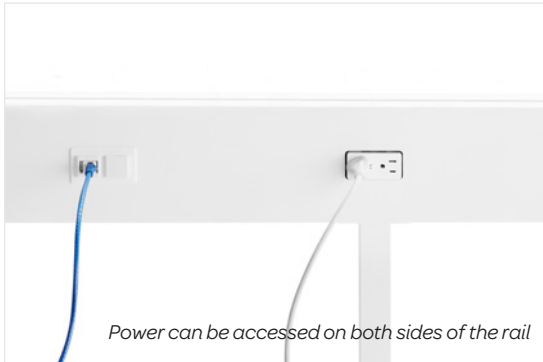

Available in round or square legs + feet

Power can be accessed on both sides of the rail

BOOM POWER RAIL + PRIVACY PANEL

Our Boom Power Rail + Privacy Panel allows you to move your desks exactly where you want them. By bringing power to any spot in your space, you have complete freedom over your floor plan. The Boom Power Rail, which comes with rounded or square legs, is compatible with Raise Desks, Series A Single Desks, Series L Single Desks, and even our Block Party and QT Lounge system.