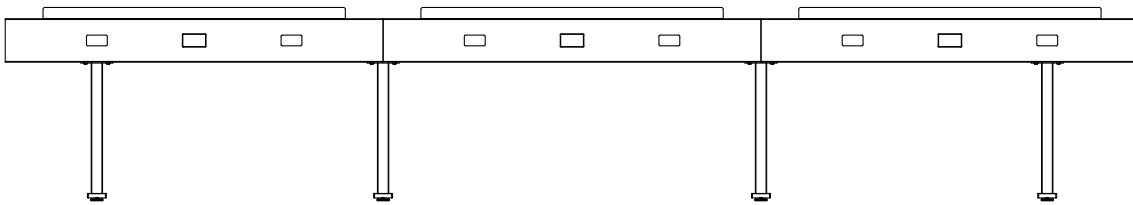

THREE RAIL SECTIONS