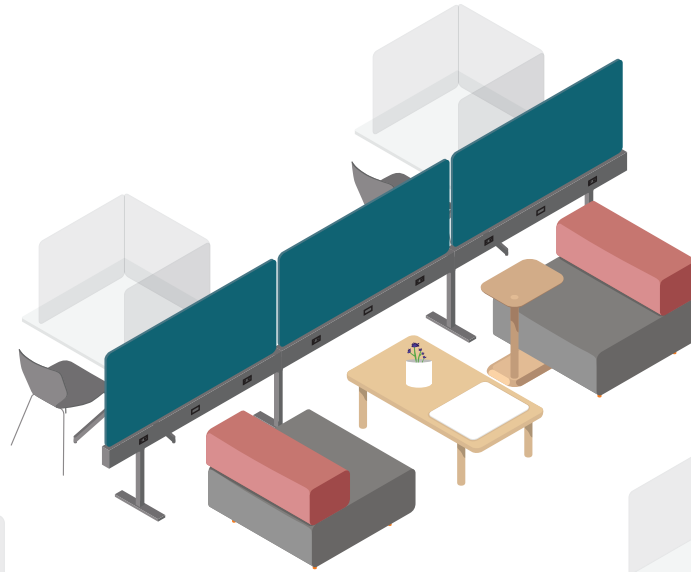

FLEXIBLE POWER SOLUTIONS

Call us with questions or to request swatches.

(888) 676-7746 sales@poppin.com

Alternate Sides

Keep 6' of distance between employees by keeping every other desk free.

Breakaway

Use our Boom Power Rails to create a powered-up breakaway space for private work.