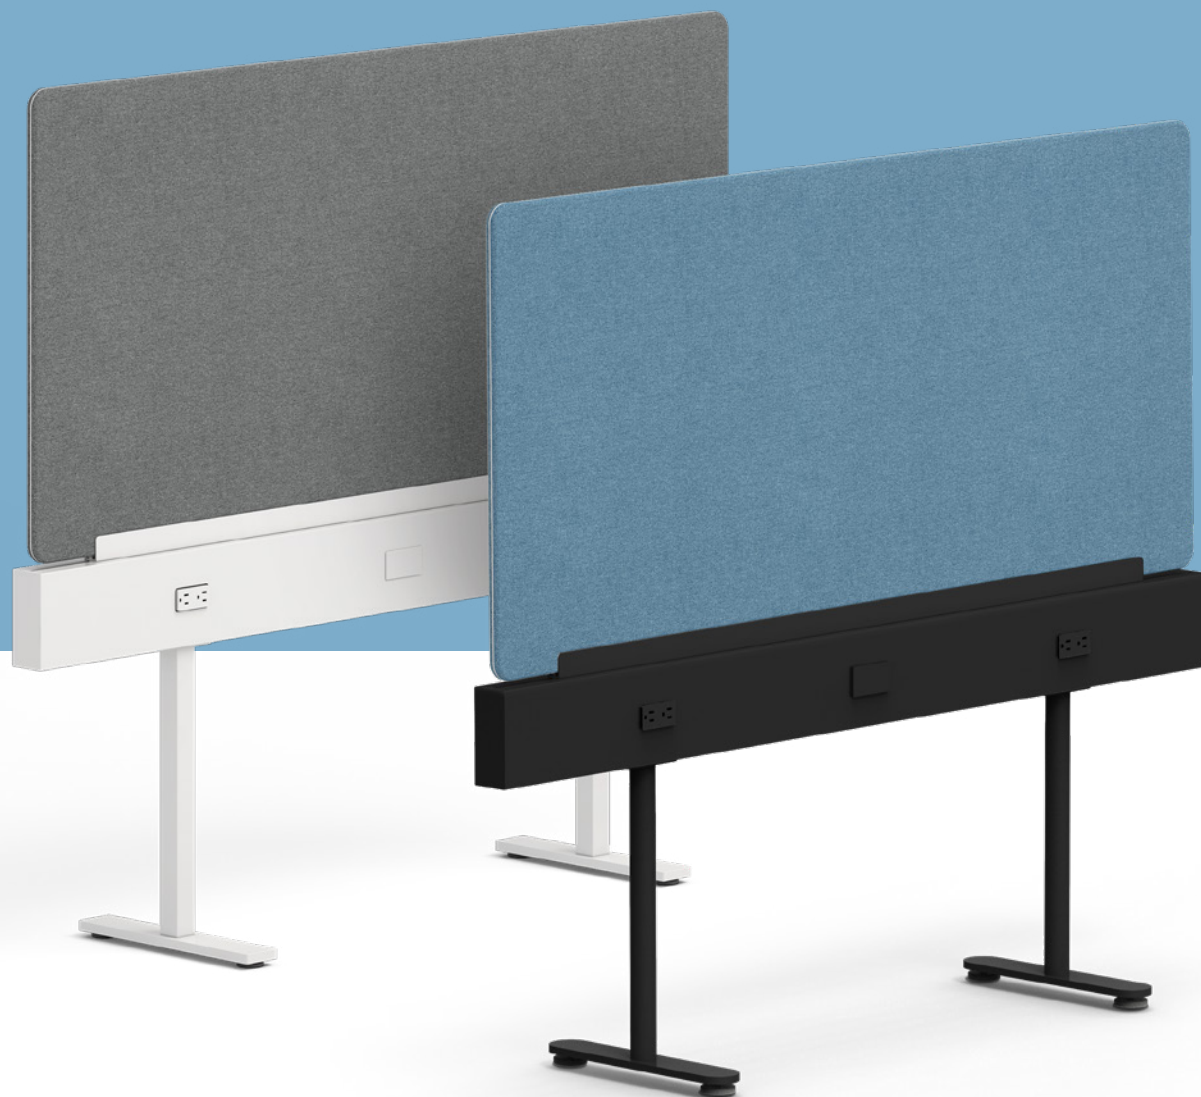

Boom Power Rail + Privacy Panel

---

poppin. *workhappy.*

FLAGSHIP SHOWROOM
16 Madison Square West, 3rd Fl
New York, NY 10010

FOR MORE LOCATIONS, VISIT
poppin.com/showrooms

(888) 676-7746
sales@poppin.com
[#poppin](https://twitter.com/poppin) [#workhappy](https://twitter.com/workhappy)