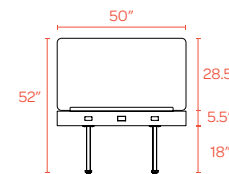

Dimensions

50" Power Rail