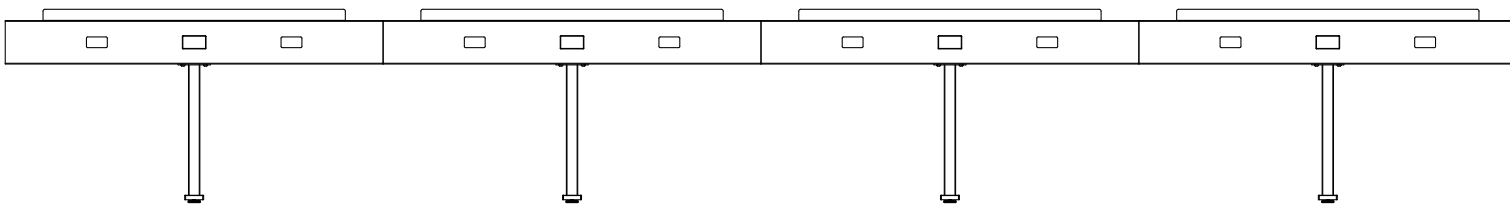

Series L Adjustable Height Desk

Series L Adjustable Height Single Desk

Features four memory buttons for programming your preferred heights

Series L Corner Desk available in right facing or left facing

SERIES L ADJUSTABLE HEIGHT DESK

3 Formats for the Way You Work

SERIES L SINGLE DESK SERIES L DOUBLE DESK SERIES L CORNER DESK

Bells + Whistles

- Position the Series L's work surface at any height between 25" and 50.5" to get your keyboard at the optimal ergonomic level
- The extended range of motion supports multiple uses, from low table to standing desk for someone up to 6'6"
- Electrically-driven legs move surface up or down with the touch of a button
- Four memory buttons for programming your preferred heights
- Laminate tops are stain-resistant and easy-to-clean
- Resilient soft edge desktop band protects desk from dings
- Plugs into a standard 15A outlet
- Tool assembly required; White Glove installation recommended
- Customize with 8 different top finishes and sizes to get the right look for your office
- Meets the durability standards for the commercial office industry (BIFMA)
- If BIFMA's ergonomic G1 standards and ADA compliance are of value to your team, the Series L may fulfill your needs—reach out to your Account Executive to learn more
- Designed by Poppin in NYC

ONE RAIL SECTION

TWO RAIL SECTIONS

THREE RAIL SECTIONS

FOUR RAIL SECTIONS

FIVE RAIL SECTIONS

EMPOWER YOUR TEAM

Our Boom Power Rail is designed to power up everyone, everywhere.

Contact Us