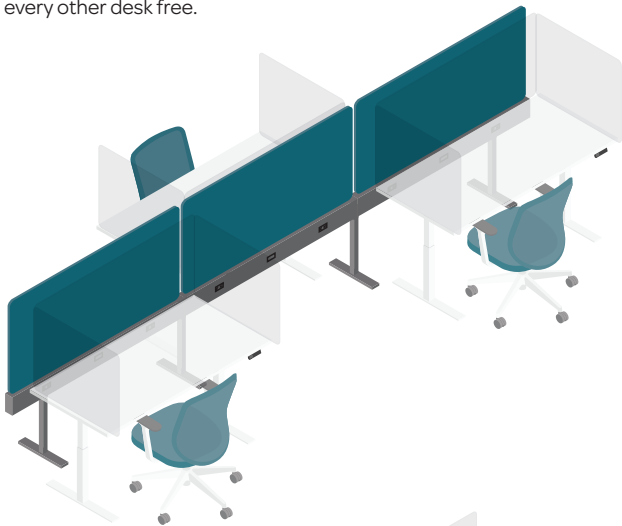

FLEXIBLE POWER SOLUTIONS

Call us with questions or to request swatches.

(888) 676-7746 sales@poppin.com

Alternate Sides

Keep 6' of distance between employees by keeping every other desk free.

Breakaway

Use our Boom Power Rails to create a powered-up breakaway space for private work.