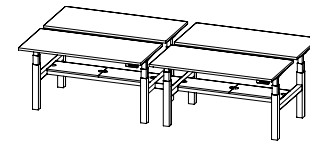

Series L Adjustable Height Desk

Series L Adjustable Height Single Desk

Features four memory buttons for programming your preferred heights

Series L Corner Desk available in right facing or left facing

SERIES L ADJUSTABLE HEIGHT DESK

3 Formats for the Way You Work

SERIES L SINGLE DESK SERIES L DOUBLE DESK SERIES L CORNER DESK

Bells + Whistles

- Position the Series L's work surface at any height between 25" and 50.5" to get your keyboard at the optimal ergonomic level
- The extended range of motion supports multiple uses, from low table to standing desk for someone up to 6'6"
- Electrically-driven legs move surface up or down with the touch of a button
- Four memory buttons for programming your preferred heights
- Laminate tops are stain-resistant and easy-to-clean
- Resilient soft edge desktop band protects desk from dings
- Plugs into a standard 15A outlet
- Tool assembly required; White Glove installation recommended
- Customize with 8 different top finishes and sizes to get the right look for your office
- Meets the durability standards for the commercial office industry (BIFMA)
- If BIFMA's ergonomic G1 standards and ADA compliance are of value to your team, the Series L may fulfill your needs—reach out to your Account Executive to learn more
- Designed by Poppin in NYC

Contact Us

(888) 676-7746 sales@poppin.com poppin.com/showrooms

Series L Adjustable Height Double Desk for 4

DOUBLE DESK BENCHING

Series L Double Desk Couplers are included with all Double Desks for 4 or more. Designed to join desks together side by side, it keeps everyone in line and evenly spaced.

DOUBLE DESK FOR 4

DOUBLE DESK FOR 6

DOUBLE DESK FOR 8

DOUBLE DESK FOR 10

INTEGRATED POWER TRAY

Featuring a built-in power tray that carries electrical power down the length of the desk. Two covers help conceal excess cables with multiple cutouts on top and bottom to route cables through.