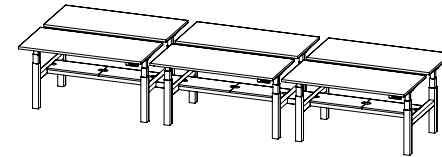

Series L Adjustable Height Desk

Series L Adjustable Height Single Desk

Features four memory buttons for programming your preferred heights

Series L Corner Desk available in right facing or left facing

SERIES L ADJUSTABLE HEIGHT DESK

3 Formats for the Way You Work

SERIES L SINGLE DESK SERIES L DOUBLE DESK SERIES L CORNER DESK

Bells + Whistles

- Position the Series L's work surface at any height between 25" and 50.5" to get your keyboard at the optimal ergonomic level
- The extended range of motion supports multiple uses, from low table to standing desk for someone up to 6'6"
- Electrically-driven legs move surface up or down with the touch of a button
- Four memory buttons for programming your preferred heights
- Laminate tops are stain-resistant and easy-to-clean
- Resilient soft edge desktop band protects desk from dings
- Plugs into a standard 15A outlet
- Tool assembly required; White Glove installation recommended
- Customize with 8 different top finishes and sizes to get the right look for your office
- Meets the durability standards for the commercial office industry (BIFMA)
- If BIFMA's ergonomic G1 standards and ADA compliance are of value to your team, the Series L may fulfill your needs—reach out to your Account Executive to learn more
- Designed by Poppin in NYC

Contact Us

(888) 676-7746 sales@poppin.com poppin.com/showrooms

Series L Adjustable Height Double Desk for 4

DOUBLE DESK BENCHING

Series L Double Desk Couplers are included with all Double Desks for 4 or more. Designed to join desks together side by side, it keeps everyone in line and evenly spaced.

DOUBLE DESK FOR 4

DOUBLE DESK FOR 6

DOUBLE DESK FOR 8

DOUBLE DESK FOR 10

INTEGRATED POWER TRAY

Featuring a built-in power tray that carries electrical power down the length of the desk. Two covers help conceal excess cables with multiple cutouts on top and bottom to route cables through.