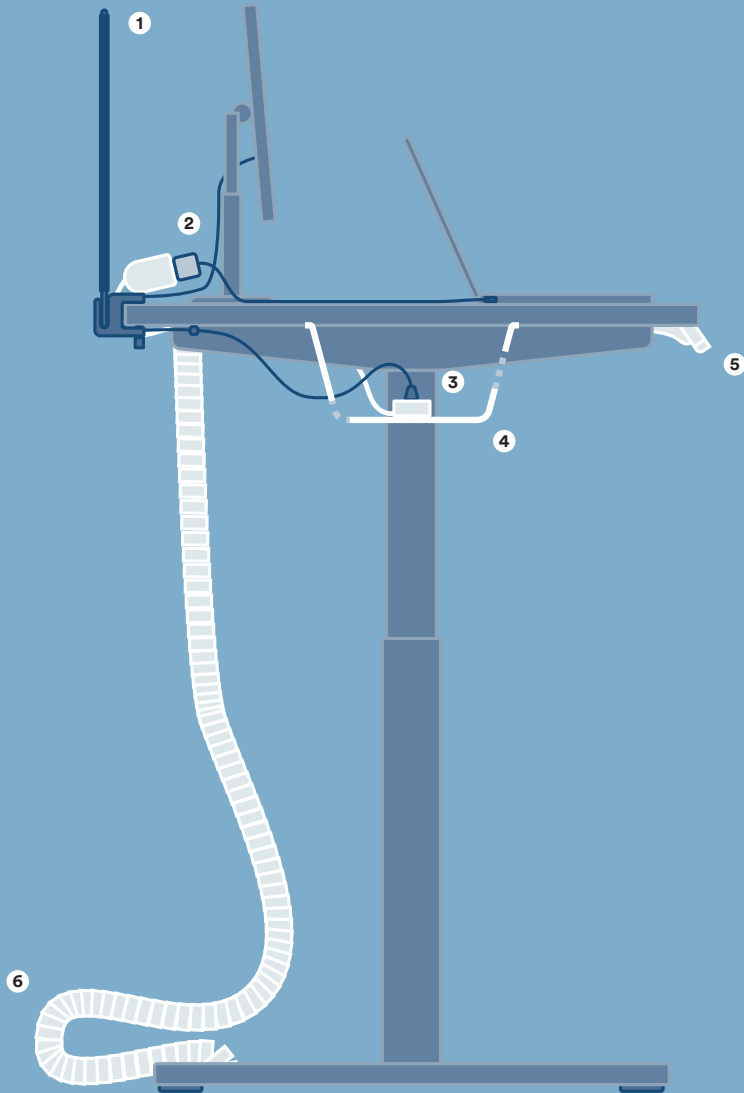

PRIVACY + POWER

From integrated power systems to cable management solutions, our Series L accessories let you customize your standing desk to meet all the needs of busy teams.

1. PRIVACY + MODESTY PANELS

Find more personal space in the open office with our pinnable or translucent Privacy and Modesty Panels.

2. POWER POINTS OUTLET

Add outlets at your fingertips for full power and USB charging whenever you need it. Clamp it to the desk edge and plug into the 4-Trac Electrical System (sold separately) installed in the Power Tray.

3. POWER STRIP

A power strip minimizes the number of power cords extending from the desk surface into the Power Tray, ensuring less mess and risk of entanglement as the desk moves. Mounting screws included.

4. SERIES L CABLE HIDEAWAY

Designed to fit under our Series L Desk Top, the Cable Hideaway is an elegant way to reduce visual clutter and hide all your loose cables. Mounting screws included.

5. MEMORY CONTROL HANDSET

Upgrade your Series L 2S handset to a digital LED display with four memory buttons to program your preferred heights.

6. CABLE MANAGEMENT COLUMN

Our Cable Management Column is designed to channel multiple cables to create a clean look and minimize cord clutter. The column works best with Series L Single Desks and the Series L Corner Desk.

Contact Us

(888) 676-7746   sales@poppin.com   poppin.com/showrooms