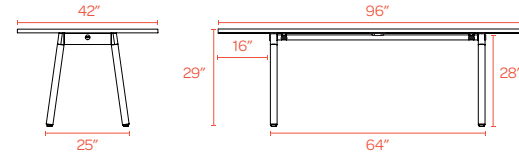

Call us with questions or to request swatches.

(888) 676-7746 sales@poppin.com

TABLETOP SIZE (WIDTH, DEPTH)		WHITE	NATURAL OAK	WALNUT
72"	30"	●		
72"	36"	●	●	●
96"	42"	●	●	●
124"	42"	●	●	●
144"	36"	●	●	●
LEG COLOR				
White		●	●	●
Charcoal		●	●	●

KEY // ● In Stock or Coming Soon

72" x 30"

72" x 36"

96" x 42"

124" x 42"

144" x 36"

Contact Us

(888) 676-7746 sales@poppin.com poppin.com/showrooms