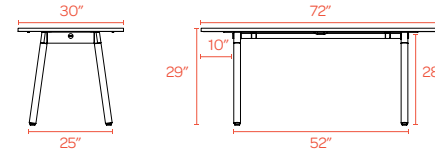

COLOR + DIMENSIONS BY FORMAT

Call us with questions or to request swatches.

(888) 676-7746 sales@poppin.com

TABLETOP SIZE (WIDTH, DEPTH)		WHITE	NATURAL OAK	WALNUT
72"	30"	●		
72"	36"	●	●	●
96"	42"	●	●	●
124"	42"	●	●	●
144"	36"	●	●	●
LEG COLOR				
White		●	●	●
Charcoal		●	●	●

KEY // ● In Stock or Coming Soon

72" x 30"