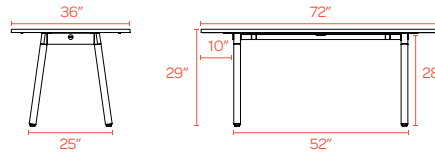

72" x 30"
SEATS UP TO 6

72" x 36"
SEATS UP TO 6

96" x 42"
SEATS UP TO 8

124" x 42"
SEATS UP TO 10

144" x 36"
SEATS UP TO 10

Contact Us

(888) 676-7746 sales@poppin.com poppin.com/showrooms

COLOR + DIMENSIONS BY FORMAT

Call us with questions or to request swatches.

(888) 676-7746 sales@poppin.com

TABLETOP SIZE (WIDTH, DEPTH)		WHITE	NATURAL OAK	WALNUT
72"	30"	●		
72"	36"	●	●	●
96"	42"	●	●	●
124"	42"	●	●	●
144"	36"	●	●	●
LEG COLOR				
White		●	●	●
Charcoal		●	●	●

KEY // ● In Stock or Coming Soon

72" x 30"

72" x 36"

96" x 42"

124" x 42"

144" x 36"

Contact Us

(888) 676-7746 sales@poppin.com poppin.com/showrooms