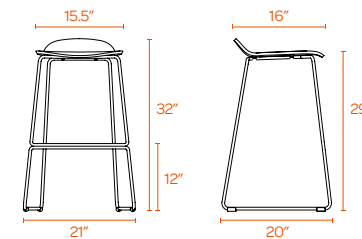

Colors

Dimensions

Contact Us

(888) 676-7746   sales@poppin.com   poppin.com/showrooms