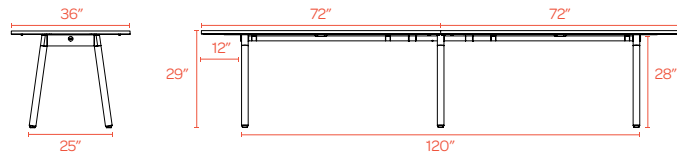

Call us with questions or to request swatches.

(888) 676-7746 sales@poppin.com

TABLETOP SIZE (WIDTH, DEPTH)		WHITE	NATURAL OAK	WALNUT
72"	30"	●		
72"	36"	●	●	●
96"	42"	●	●	●
124"	42"	●	●	●
144"	36"	●	●	●
LEG COLOR				
White		●	●	●
Charcoal		●	●	●

KEY // ● In Stock or Coming Soon

72" x 30"

72" x 36"

96" x 42"

124" x 42"

144" x 36"

Contact Us

(888) 676-7746 sales@poppin.com poppin.com/showrooms