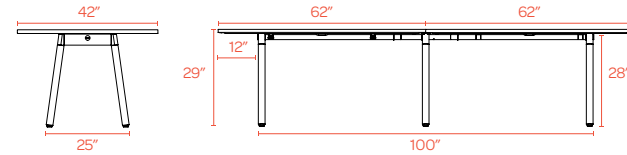

Call us with questions or to request swatches.

(888) 676-7746 sales@poppin.com

TABLETOP SIZE (WIDTH, DEPTH)		WHITE	NATURAL OAK	WALNUT
72"	30"	●		
72"	36"	●	●	●
96"	42"	●	●	●
124"	42"	●	●	●
144"	36"	●	●	●
LEG COLOR				
White		●	●	●
Charcoal		●	●	●

KEY // ● In Stock or Coming Soon

72" x 30"

72" x 36"

96" x 42"

124" x 42"

144" x 36"

Contact Us

(888) 676-7746 sales@poppin.com poppin.com/showrooms