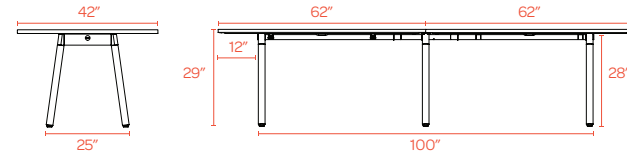

## COLOR + DIMENSIONS BY FORMAT

Call us with questions or to request swatches.

(888) 676-7746 sales@poppin.com

TABLETOP SIZE (WIDTH, DEPTH)		WHITE	NATURAL OAK	WALNUT
72"	30"	●		
72"	36"	●	●	●
96"	42"	●	●	●
124"	42"	●	●	●
144"	36"	●	●	●
LEG COLOR				
White		●	●	●
Charcoal		●	●	●

KEY // ● In Stock or Coming Soon

72" x 30"

72" x 36"

96" x 42"

124" x 42"

144" x 36"