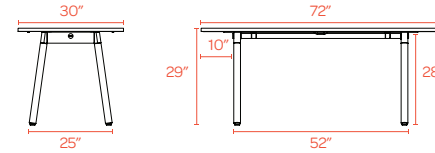

## COLOR + DIMENSIONS BY FORMAT

Call us with questions or to request swatches.

(888) 676-7746 sales@poppin.com

TABLETOP SIZE (WIDTH, DEPTH)		WHITE	NATURAL OAK	WALNUT
72"	30"	●		
72"	36"	●	●	●
96"	42"	●	●	●
124"	42"	●	●	●
144"	36"	●	●	●
LEG COLOR				
White		●	●	●
Charcoal		●	●	●

KEY // ● In Stock or Coming Soon

72" x 30"

72" x 36"

96" x 42"

124" x 42"

144" x 36"