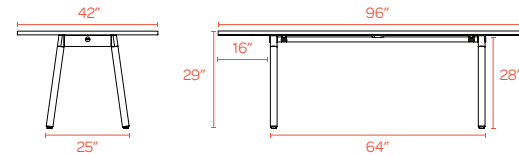

## COLOR + DIMENSIONS BY FORMAT

Call us with questions or to request swatches.

(888) 676-7746 sales@poppin.com

TABLETOP SIZE (WIDTH, DEPTH)		WHITE	NATURAL OAK	WALNUT
72"	30"	●		
72"	36"	●	●	●
96"	42"	●	●	●
124"	42"	●	●	●
144"	36"	●	●	●
LEG COLOR				
White		●	●	●
Charcoal		●	●	●

KEY // ● In Stock or Coming Soon

72" x 30"

72" x 36"

96" x 42"

124" x 42"

144" x 36"