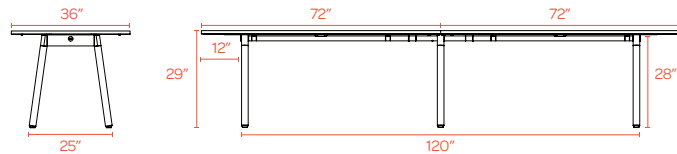

## COLOR + DIMENSIONS BY FORMAT

Call us with questions or to request swatches.

(888) 676-7746 sales@poppin.com

TABLETOP SIZE (WIDTH, DEPTH)		WHITE	NATURAL OAK	WALNUT
72"	30"	●		
72"	36"	●	●	●
96"	42"	●	●	●
124"	42"	●	●	●
144"	36"	●	●	●
LEG COLOR				
White		●	●	●
Charcoal		●	●	●

KEY // ● In Stock or Coming Soon

72" x 30"

72" x 36"

96" x 42"

124" x 42"

144" x 36"