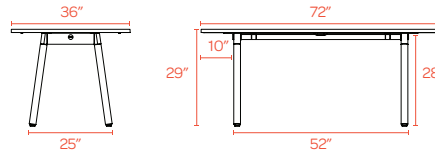

## COLOR + DIMENSIONS BY FORMAT

Call us with questions or to request swatches.

(888) 676-7746 sales@poppin.com

TABLETOP SIZE (WIDTH, DEPTH)		WHITE	NATURAL OAK	WALNUT
72"	30"	●		
72"	36"	●	●	●
96"	42"	●	●	●
124"	42"	●	●	●
144"	36"	●	●	●
LEG COLOR				
White		●	●	●
Charcoal		●	●	●

KEY // ● In Stock or Coming Soon

72" x 30"

72" x 36"

96" x 42"

124" x 42"

144" x 36"