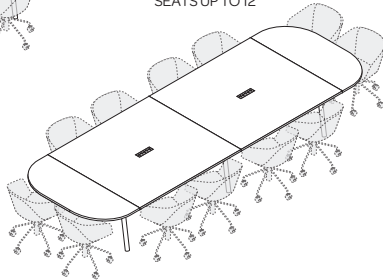

COLOR + SIZING

Call us with questions or to request swatches.

(888) 676-7746 sales@poppin.com

TABLETOP SIZE (WIDTH, DEPTH)		WHITE	NATURAL OAK	WALNUT
66"	60"	●	●	●
114"	60"	●	●	●
132"	60"	●	●	●
180"	60"	●	●	●
198"	60"	●	●	●
246"	60"	●	●	●
LEG COLOR				
White		●	●	●
Charcoal		●	●	●

66" x 60"
SEATS UP TO 4

132" x 60"
SEATS UP TO 8

114" x 60"
SEATS UP TO 8

180" x 60"
SEATS UP TO 12

246" x 60"
SEATS UP TO 16

198" x 60"
SEATS UP TO 12

KEY // ● In Stock or Coming Soon

Contact Us

(888) 676-7746 sales@poppin.com poppin.com/showrooms

SCALE FOR YOUR TEAM

The modularity of our Series A Scale Conference Table allows you choose from a variety of sizes and configurations.

DIMENSIONS

Contact Us