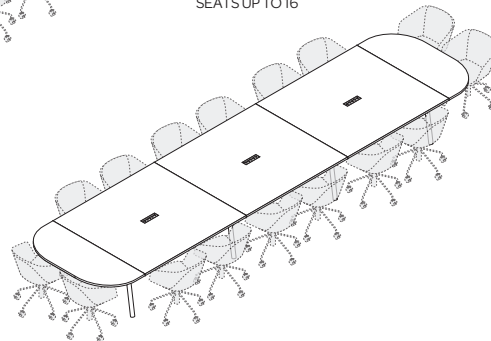

6 Formats for the Way You Work

66" x 60"

114" x 60"

132" x 60"

180" x 60"

198" x 60"

246" x 60"

Integrated power, USB + customizable port
make it an ideal worktable

COLOR + SIZING

Call us with questions or to request swatches.

(888) 676-7746 sales@poppin.com

TABLETOP SIZE (WIDTH, DEPTH)		WHITE	NATURAL OAK	WALNUT
66"	60"	●	●	●
114"	60"	●	●	●
132"	60"	●	●	●
180"	60"	●	●	●
198"	60"	●	●	●
246"	60"	●	●	●
LEG COLOR				
White		●	●	●
Charcoal		●	●	●

66" x 60"
SEATS UP TO 4

132" x 60"
SEATS UP TO 8

114" x 60"
SEATS UP TO 8

180" x 60"
SEATS UP TO 12

246" x 60"
SEATS UP TO 16

198" x 60"
SEATS UP TO 12

KEY // ● In Stock or Coming Soon

Contact Us

(888) 676-7746 sales@poppin.com poppin.com/showrooms

SCALE FOR YOUR TEAM

The modularity of our Series A Scale Conference Table allows you choose from a variety of sizes and configurations.

DIMENSIONS

Contact Us