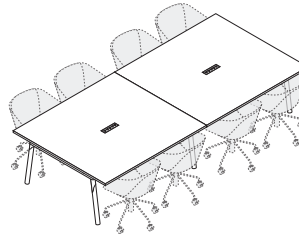

6 Formats for the Way You Work

66" x 60"

114" x 60"

132" x 60"

180" x 60"

198" x 60"

246" x 60"

Integrated power, USB + customizable port
make it an ideal worktable

Six configurations for the needs of your team

Choose from White or Charcoal legs

Bells + Whistles

- Our Series A Scale Conference Table brings power to your team
- The patented Clever Lever eliminates screws and tools and allows anyone to put the desk together, saving you time and assembly expenses
- Leave your latte: the laminate tops are stain-resistant and easy to clean
- Resilient soft edge band protects table from dings
- Sturdy powder-coated steel legs in White or Charcoal with leveling glides
- Choose from tables that fit 4, 8, 12, or 16 people in various configurations
- The Series A Scale Conference Table has achieved Indoor Advantage Gold Certification
- Meets or exceeds the BIFMA durability standards for commercial office furniture
- Designed by Poppin in NYC

COLOR + SIZING

Call us with questions or to request swatches.

(888) 676-7746 sales@poppin.com

TABLETOP SIZE (WIDTH, DEPTH)		WHITE	NATURAL OAK	WALNUT
66"	60"	●	●	●
114"	60"	●	●	●
132"	60"	●	●	●
180"	60"	●	●	●
198"	60"	●	●	●
246"	60"	●	●	●
LEG COLOR				
White		●	●	●
Charcoal		●	●	●

66" x 60"
SEATS UP TO 4

132" x 60"
SEATS UP TO 8

114" x 60"
SEATS UP TO 8

180" x 60"
SEATS UP TO 12

246" x 60"
SEATS UP TO 16

198" x 60"
SEATS UP TO 12

KEY // ● In Stock or Coming Soon

Contact Us