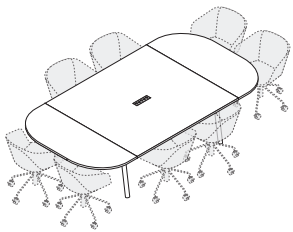

6 Formats for the Way You Work

66" x 60"

114" x 60"

132" x 60"

180" x 60"

198" x 60"

246" x 60"

Integrated power, USB + customizable port
make it an ideal worktable

Six configurations for the needs of your team

Choose from White or Charcoal legs

Bells + Whistles

- Our Series A Scale Conference Table brings power to your team
- The patented Clever Lever eliminates screws and tools and allows anyone to put the desk together, saving you time and assembly expenses
- Leave your latte: the laminate tops are stain-resistant and easy to clean
- Resilient soft edge band protects table from dings
- Sturdy powder-coated steel legs in White or Charcoal with leveling glides
- Choose from tables that fit 4, 8, 12, or 16 people in various configurations
- The Series A Scale Conference Table has achieved Indoor Advantage Gold Certification
- Meets or exceeds the BIFMA durability standards for commercial office furniture
- Designed by Poppin in NYC

COLOR + SIZING

Call us with questions or to request swatches.

(888) 676-7746 sales@poppin.com

TABLETOP SIZE (WIDTH, DEPTH)		WHITE	NATURAL OAK	WALNUT
66"	60"	●	●	●
114"	60"	●	●	●
132"	60"	●	●	●
180"	60"	●	●	●
198"	60"	●	●	●
246"	60"	●	●	●
LEG COLOR				
White		●	●	●
Charcoal		●	●	●

66" x 60"
SEATS UP TO 4

132" x 60"
SEATS UP TO 8

114" x 60"
SEATS UP TO 8

180" x 60"
SEATS UP TO 12

246" x 60"
SEATS UP TO 16

198" x 60"
SEATS UP TO 12

KEY // ● In Stock or Coming Soon

Contact Us