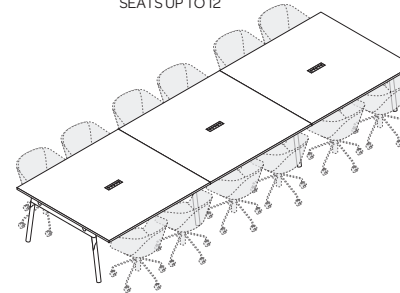

COLOR + SIZING

Call us with questions or to request swatches.

(888) 676-7746 sales@poppin.com

TABLETOP SIZE (WIDTH, DEPTH)		WHITE	NATURAL OAK	WALNUT
66"	60"	●	●	●
114"	60"	●	●	●
132"	60"	●	●	●
180"	60"	●	●	●
198"	60"	●	●	●
246"	60"	●	●	●
LEG COLOR				
White		●	●	●
Charcoal		●	●	●

66" x 60"
SEATS UP TO 4

132" x 60"
SEATS UP TO 8

114" x 60"
SEATS UP TO 8

180" x 60"
SEATS UP TO 12

246" x 60"
SEATS UP TO 16

198" x 60"
SEATS UP TO 12

KEY // ● In Stock or Coming Soon

Contact Us