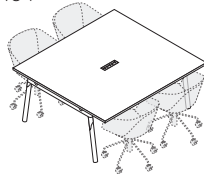

6 Formats for the Way You Work

66" x 60"

114" x 60"

132" x 60"

180" x 60"

198" x 60"

246" x 60"

Integrated power, USB + customizable port
make it an ideal worktable

COLOR + SIZING

Call us with questions or to request swatches.

(888) 676-7746 sales@poppin.com

TABLETOP SIZE (WIDTH, DEPTH)		WHITE	NATURAL OAK	WALNUT
66"	60"	●	●	●
114"	60"	●	●	●
132"	60"	●	●	●
180"	60"	●	●	●
198"	60"	●	●	●
246"	60"	●	●	●
LEG COLOR				
White		●	●	●
Charcoal		●	●	●

66" x 60"
SEATS UP TO 4

132" x 60"
SEATS UP TO 8

114" x 60"
SEATS UP TO 8

180" x 60"
SEATS UP TO 12

246" x 60"
SEATS UP TO 16

198" x 60"
SEATS UP TO 12

KEY // ● In Stock or Coming Soon

Contact Us