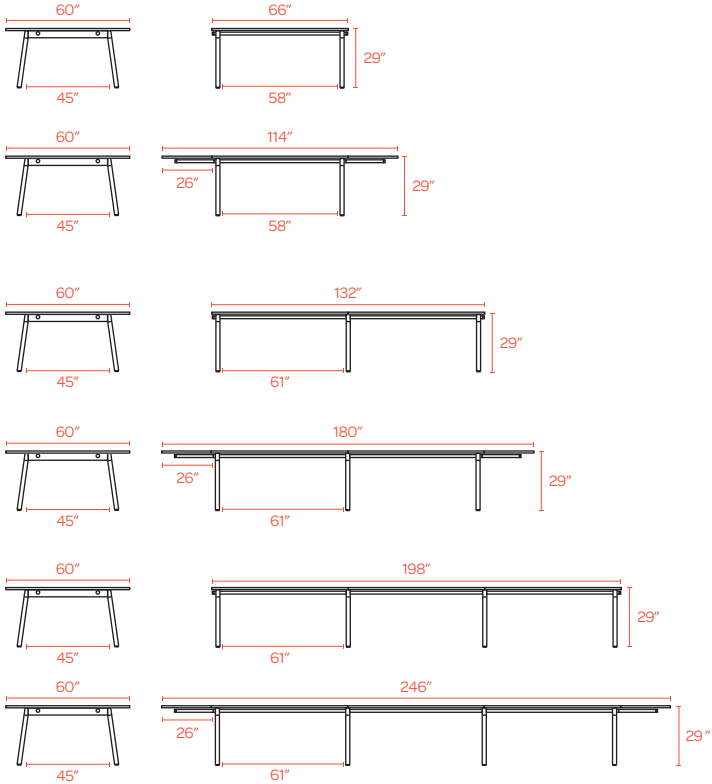

COLOR + SIZING

Call us with questions or to request swatches.

(888) 676-7746 sales@poppin.com

TABLETOP SIZE (WIDTH, DEPTH)		WHITE	NATURAL OAK	WALNUT
66"	60"	●	●	●
114"	60"	●	●	●
132"	60"	●	●	●
180"	60"	●	●	●
198"	60"	●	●	●
246"	60"	●	●	●
LEG COLOR				
White		●	●	●
Charcoal		●	●	●

66" x 60"
SEATS UP TO 4

132" x 60"
SEATS UP TO 8

114" x 60"
SEATS UP TO 8

180" x 60"
SEATS UP TO 12

246" x 60"
SEATS UP TO 16

198" x 60"
SEATS UP TO 12

KEY // ● In Stock or Coming Soon

Contact Us

(888) 676-7746 sales@poppin.com poppin.com/showrooms

SCALE FOR YOUR TEAM

The modularity of our Series A Scale Conference Table allows you choose from a variety of sizes and configurations.

DIMENSIONS

Contact Us