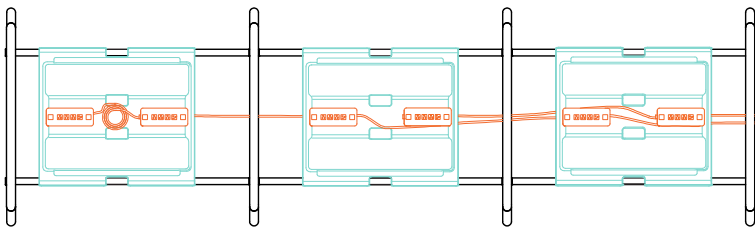

### Bells + Whistles

- Each kit includes 1 Power Tray per Double Desk and 2 Power Blocks (1 per person)
- Each person has access to four plug points and two built-in cable catches for controlling other wires— like data, video, or phone lines
- The power cord is 120" long
- Conforms to UL standard 962a as a Furniture Power Distribution Unit
- Designed by Poppin in NYC

### Contact Us

(888) 676-7746    [sales@poppin.com](mailto:sales@poppin.com)    [poppin.com/showrooms](http://poppin.com/showrooms)

Desk for 2 shown with  
**2x POWER BLOCKS**  
**1x POWER TRAY**

Desk for 4 shown with  
**4x POWER BLOCKS**  
**2x POWER TRAY**

Desk for 6 shown with  
**6x POWER BLOCKS**  
**3x POWER TRAY**

Desk for 8 shown with  
**8x POWER BLOCKS**  
**4x POWER TRAY**

Desk for 10 shown with  
**10x POWER BLOCKS**  
**5x POWER TRAY**

Series A Double Desk birdseye view