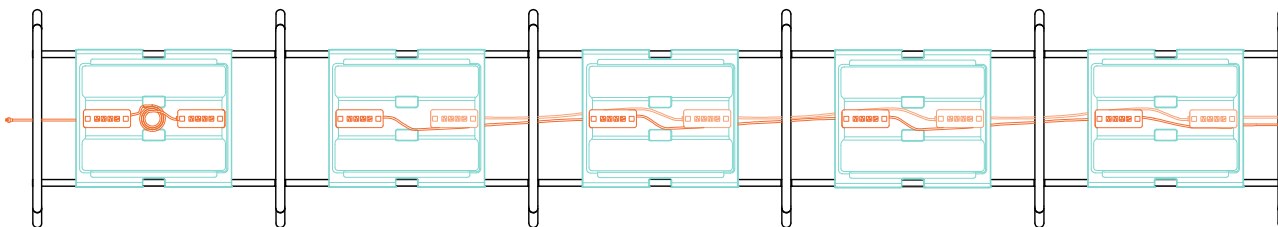

### Bells + Whistles

- Each kit includes 1 Power Tray per Double Desk and 2 Power Blocks (1 per person)
- Each person has access to four plug points and two built-in cable catches for controlling other wires— like data, video, or phone lines
- The power cord is 120" long
- Conforms to UL standard 962a as a Furniture Power Distribution Unit
- Designed by Poppin in NYC

### Contact Us

(888) 676-7746    [sales@poppin.com](mailto:sales@poppin.com)    [poppin.com/showrooms](http://poppin.com/showrooms)

Desk for 2 shown with  
**2x POWER BLOCKS**  
**1x POWER TRAY**

Desk for 4 shown with  
**4x POWER BLOCKS**  
**2x POWER TRAY**

Desk for 6 shown with  
**6x POWER BLOCKS**  
**3x POWER TRAY**

Desk for 8 shown with  
**8x POWER BLOCKS**  
**4x POWER TRAY**

Desk for 10 shown with  
**10x POWER BLOCKS**  
**5x POWER TRAY**

Series A Double Desk birdseye view

Color coordinated connection points make for lightning fast install.