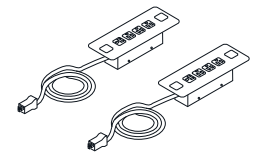

2x Power Blocks (1 per person)

The city of Chicago, IL prohibits the use of any Furniture Power Distribution Unit in commercial buildings located within city limits. Install and utilize at your own risk.

Contact Us

(888) 676-7746   sales@poppin.com   poppin.com/showrooms