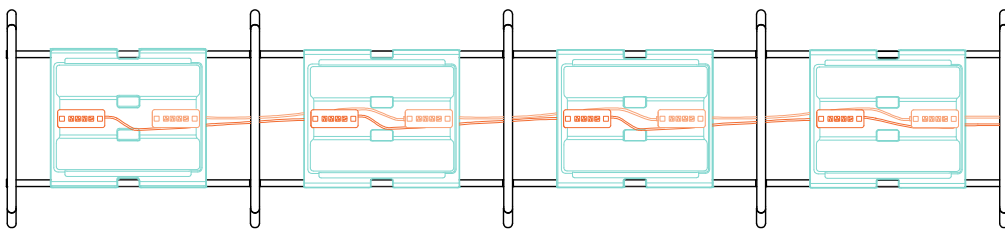

### Bells + Whistles

- Each kit includes 1 Power Tray per Double Desk and 2 Power Blocks (1 per person)
- Each person has access to four plug points and two built-in cable catches for controlling other wires— like data, video, or phone lines
- The power cord is 120" long
- Conforms to UL standard 962a as a Furniture Power Distribution Unit
- Designed by Poppin in NYC

### Kit Includes

1x Power Tray per Double Desk

2x Power Blocks (1 per person)

*The city of Chicago, IL prohibits the use of any Furniture Power Distribution Unit in commercial buildings located within city limits. Install and utilize at your own risk.*

### Contact Us

(888) 676-7746    [sales@poppin.com](mailto:sales@poppin.com)    [poppin.com/showrooms](http://poppin.com/showrooms)

Desk for 2 shown with  
**2x POWER BLOCKS**  
**1x POWER TRAY**

Desk for 4 shown with  
**4x POWER BLOCKS**  
**2x POWER TRAY**

Desk for 6 shown with  
**6x POWER BLOCKS**  
**3x POWER TRAY**

Desk for 8 shown with  
**8x POWER BLOCKS**  
**4x POWER TRAY**

Desk for 10 shown with  
**10x POWER BLOCKS**  
**5x POWER TRAY**

Series A Double Desk birdseye view