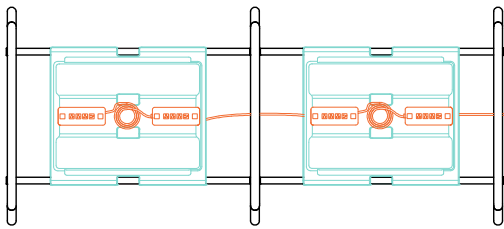

Desk for 4 shown with
4x POWER BLOCKS
2x POWER TRAY