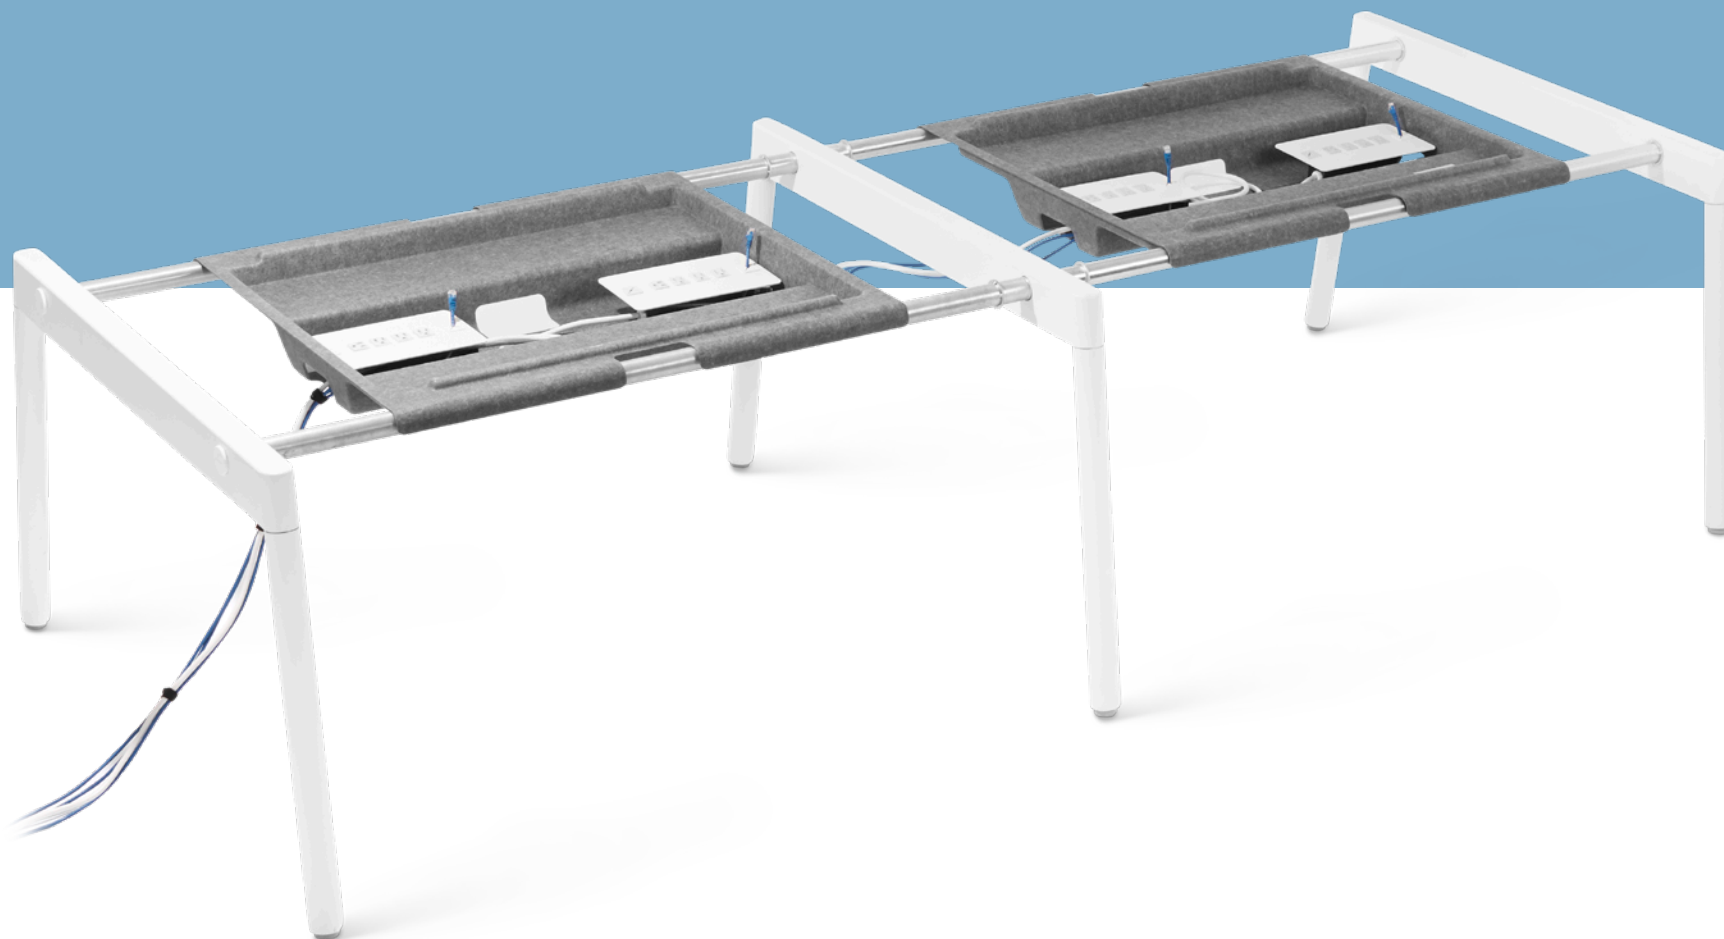

Series A Power Kit

---

poppin. *workhappy.*

FLAGSHIP SHOWROOM
16 Madison Square West, 3rd Fl
New York, NY 10010

FOR MORE LOCATIONS, VISIT
poppin.com/showrooms

(888) 676-7746
sales@poppin.com
[@poppin](https://www.instagram.com/poppin) #workhappy