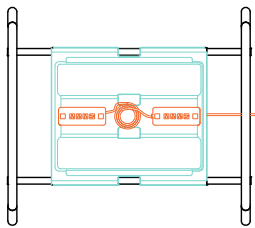

Desk for 2 shown with
2x POWER BLOCKS
1x POWER TRAY