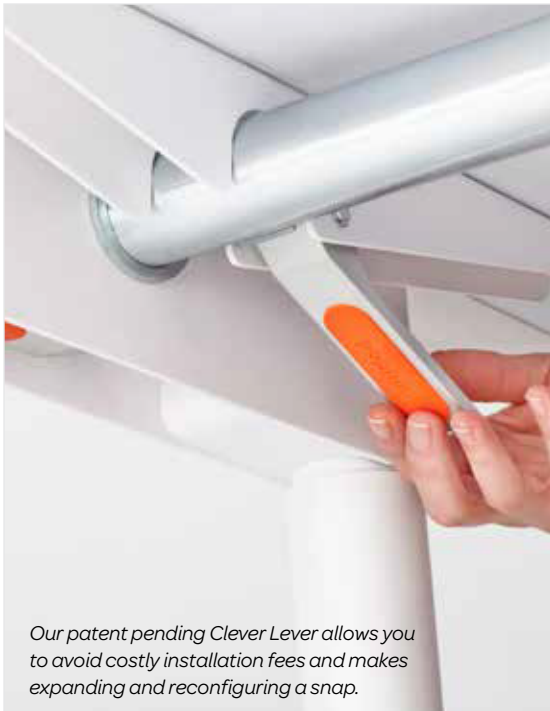

Optional Cable Hideaway controls desktop clutter.

Our patent pending Clever Lever allows you to avoid costly installation fees and makes expanding and reconfiguring a snap.