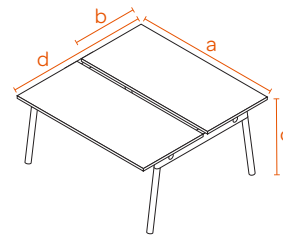

# COLOR + DIMENSIONS BY FORMAT

Call us with questions or to request swatches.

(888) 676-7746 [poppin.com/contact](http://poppin.com/contact)

## Single Desk

A	B	C
47"	27"	29"
57"	27"	29"
72"	36"	29"

TABLETOP SIZE (WIDTH, DEPTH)	WHITE	NATURAL OAK
47" 27"	●	●
57" 27"	●	●
72" 36"	●	●
CORNER DESK		
79" x 56"	●	●
LEG COLOR		
White	●	●
Charcoal	●	●