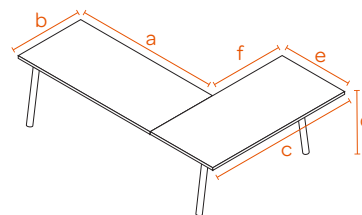

Corner Desk

A	B	C	D	E	F
57"	27"	56"	29"	22"	29"

KEY // ● In Stock

Contact Us

888-676-7746 poppin.com/contact poppin.com/showrooms