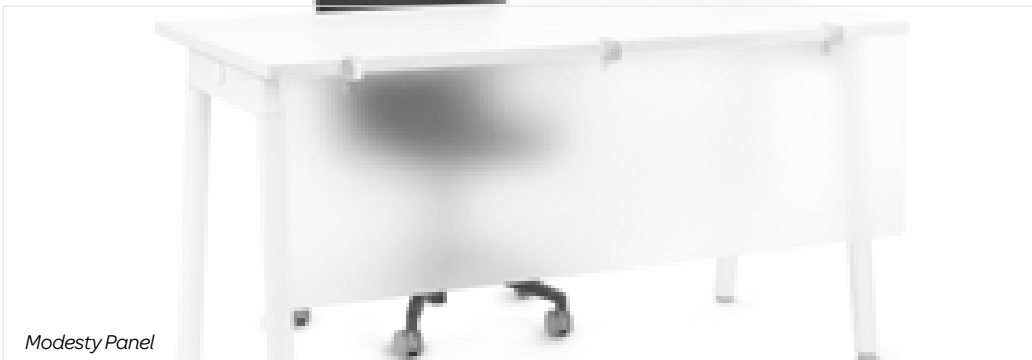

### CABLE HIDEAWAY

Designed to fit between the desk tops on our Series A Double Desk, our Cable Hideaway is the elegant solution for life's unsightly cords.

Power Points Outlet, USB-C + USB-A

Modesty Panel