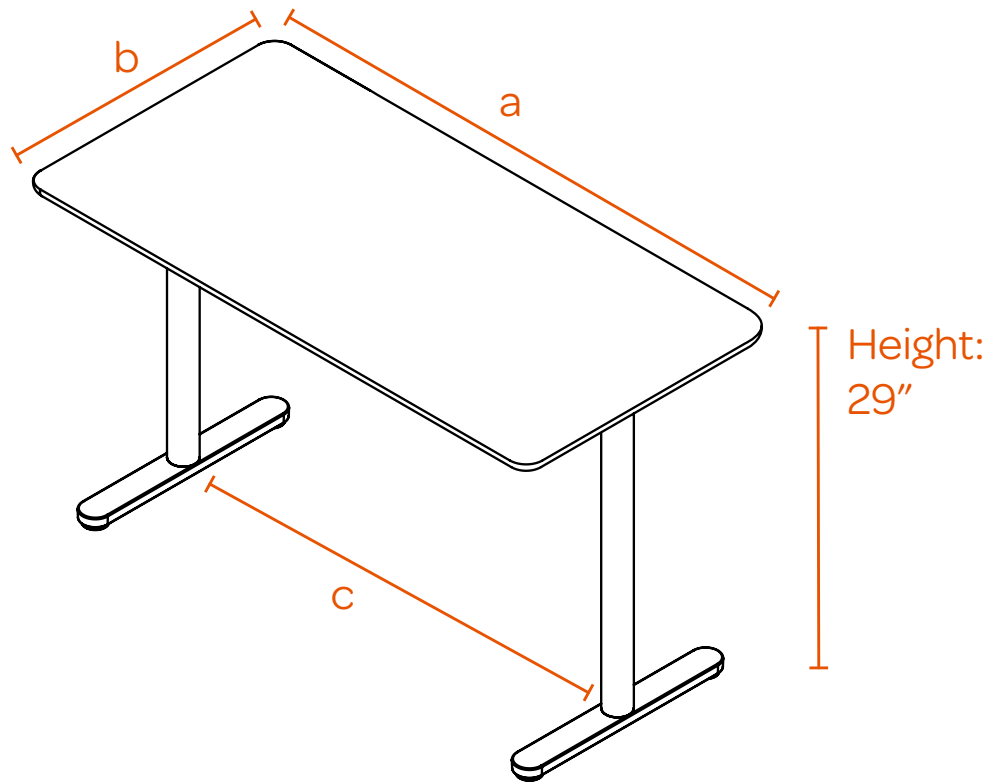

Rounded corners pair perfectly with the Stow File Cabinet

Optional casters available

Contact Us

888-676-7746 poppin.com/contact

poppin.com/showrooms

COLOR + SIZE OPTIONS

Call us with questions or to request swatches.

(888) 676-7746 poppin.com/contact

Raise Fixed Height Single Desk

A	B	C
48"	30"	37"
60"	30"	49"

				
TABLETOP SIZE (WIDTH, DEPTH)		WHITE	NATURAL OAK	WALNUT
48"	30"	●	●	●
60"	30"	●	●	●
LEG COLOR				
White		●	●	●
Black		●	●	●