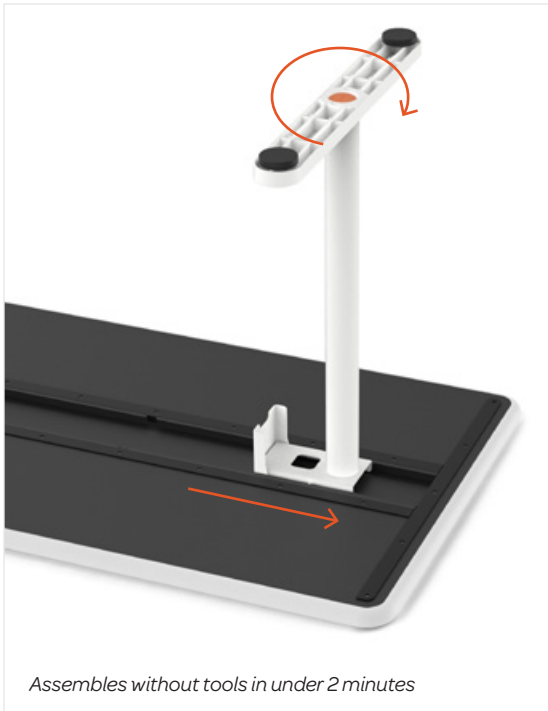

Raise Fixed Height Desk

RAISE FIXED HEIGHT DESK

Assemble our Raise Fixed Height Desk completely without tools—all in under 2 minutes per desk! Our patent pending lever eliminates screws and tools, giving you the option to quickly build, reconfigure, or move your desk anywhere in the office with ease. Designed with rounded edges, the Raise pairs perfectly with the lines of our beloved Stow File Cabinet.

Bells + Whistles

- The Raise's patent pending lever eliminates screws and tools, allowing anyone to put the desk together in under 2 minutes, saving time and assembly expenses
- Leave your latte: the laminate tops are stain-resistant and easy to clean
- Meets or exceeds BIFMA's durability standards for office furniture
- Compatible with casters (sold separately)
- Designed by Poppin in NYC