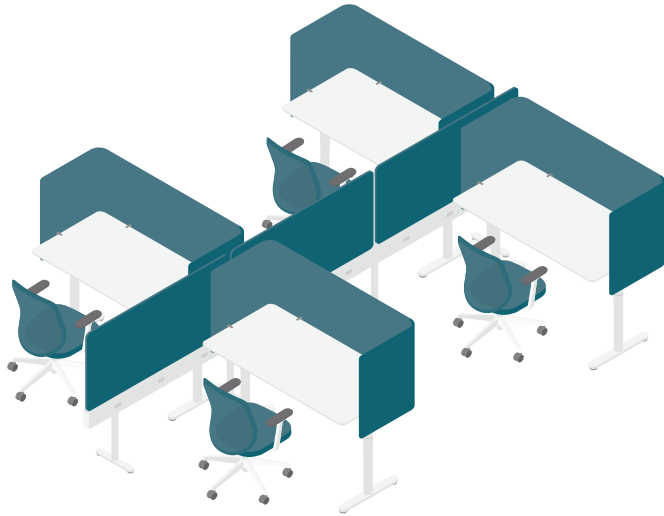

DESIGNED FOR FLEXIBILITY