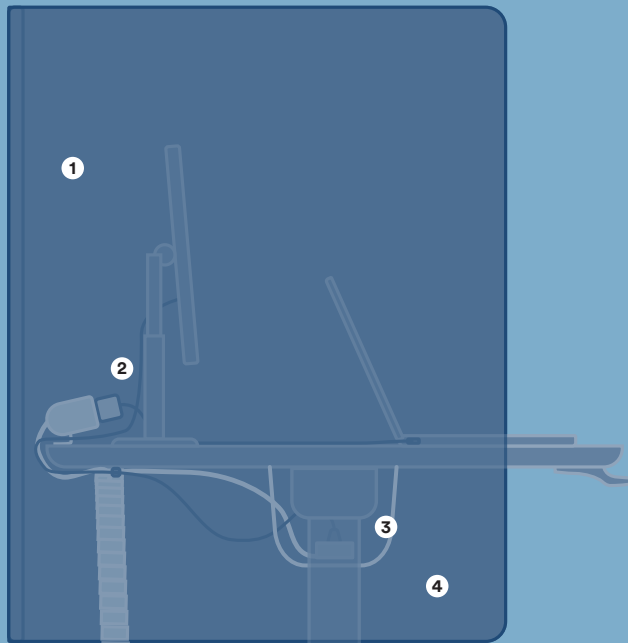

Bells + Whistles

- The Raise's patent pending lever eliminates screws and tools, allowing anyone to put the desk together in under 2 minutes, saving you time and assembly expenses
- Position the Raise's work surface at any height between 25" and 50.5" to get your keyboard at the optimal ergonomic level
- The extended range of motion supports multiple uses, from low table to standing desk for someone up to 6'6"
- With electric legs traveling at 1.4" per second at a noise level below 50dB, you can quickly and quietly move from sitting to standing
- Intuitive LED lever handset moves your desk with natural up/down hand motions
- Desk bases can support and lift up to 300 pounds
- Simply plug the desk base into a standard 15A outlet
- Leave your latte: the laminate tops are stain-resistant and easy to clean
- Meets or exceeds BIFMA's durability standards for office furniture
- Casters sold separately
- Designed by Poppin in NYC

Simple, patent pending tool-free assembly

Rounded corners echo the design of our Stow File Cabinets

Optional casters available

Contact Us

(888) 676-7746 sales@poppin.com poppin.com/showrooms

5

6

PRIVACY + POWER

3. POWER STRIP

A power strip minimizes the number of power cords extending from the desk surface into the Power Tray, ensuring less mess and risk of entanglement as the desk moves. Mounting screws included.

4. CABLE HIDEAWAY

Designed to fit under your desk, the Cable Hideaway is an elegant way to reduce visual clutter and hide all your loose cables. Mounting screws included.

5. CABLE MANAGEMENT COLUMN

Our Cable Management Column is designed to channel multiple cables to create a clean look and minimize cord clutter.