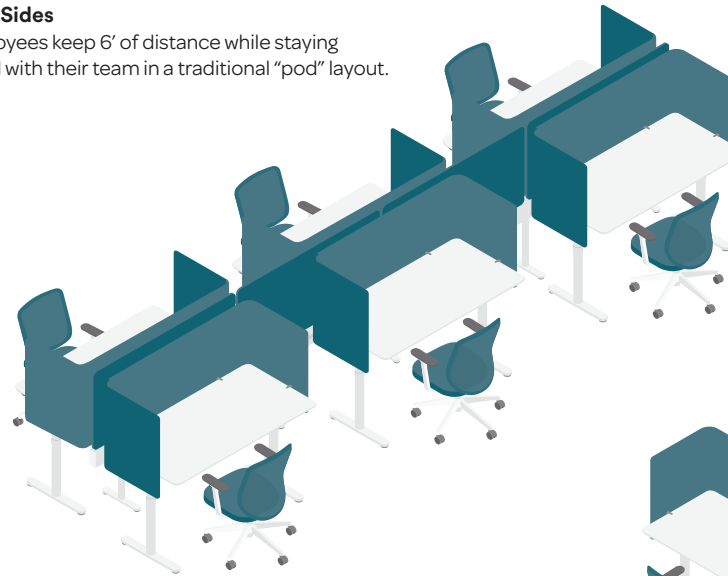

4. CABLE HIDEAWAY

Designed to fit under your desk, the Cable Hideaway is an elegant way to reduce visual clutter and hide all your loose cables. Mounting screws included.

5. CABLE MANAGEMENT COLUMN

Our Cable Management Column is designed to channel multiple cables to create a clean look and minimize cord clutter.

6. CASTERS, SET OF 4

Add on our set of optional casters—two locking and two non-locking for safety—to give your Raise desk the option to roll.

Contact Us

(888) 676-7746 sales@poppin.com poppin.com/showrooms

DESIGNED FOR FLEXIBILITY

Alternate Sides

Help employees keep 6' of distance while staying connected with their team in a traditional "pod" layout.

Side-to-Side

Use the Boom Power Rail and Privacy Panels to free-float a pod of desks away from walls and in the middle of an office space.