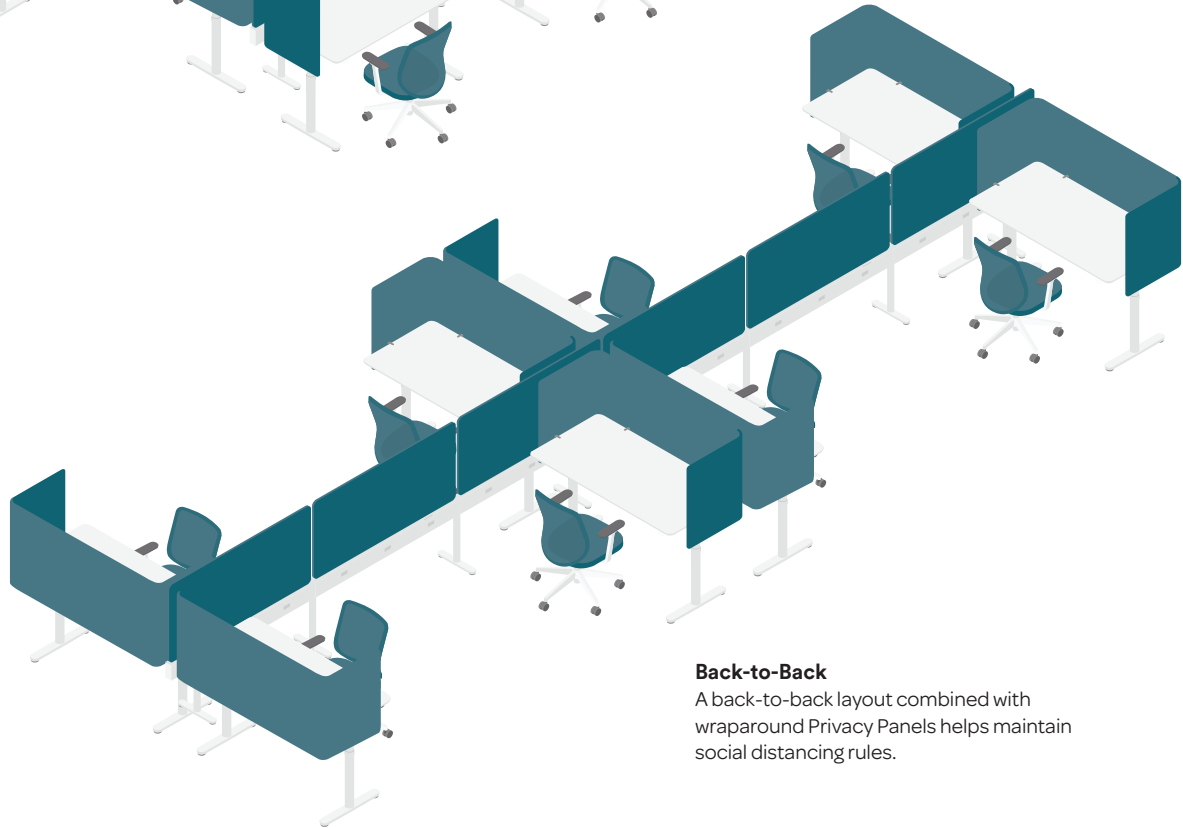

DESIGNED FOR FLEXIBILITY

Alternate Sides

Help employees keep 6' of distance while staying connected with their team in a traditional "pod" layout.

Side-to-Side

Use the Boom Power Rail and Privacy Panels to free-float a pod of desks away from walls and in the middle of an office space.

Back-to-Back

A back-to-back layout combined with wraparound Privacy Panels helps maintain social distancing rules.

Contact Us

(888) 676-7746 sales@poppin.com poppin.com/showrooms

COLOR + SIZE OPTIONS

Call us with questions or to request swatches.