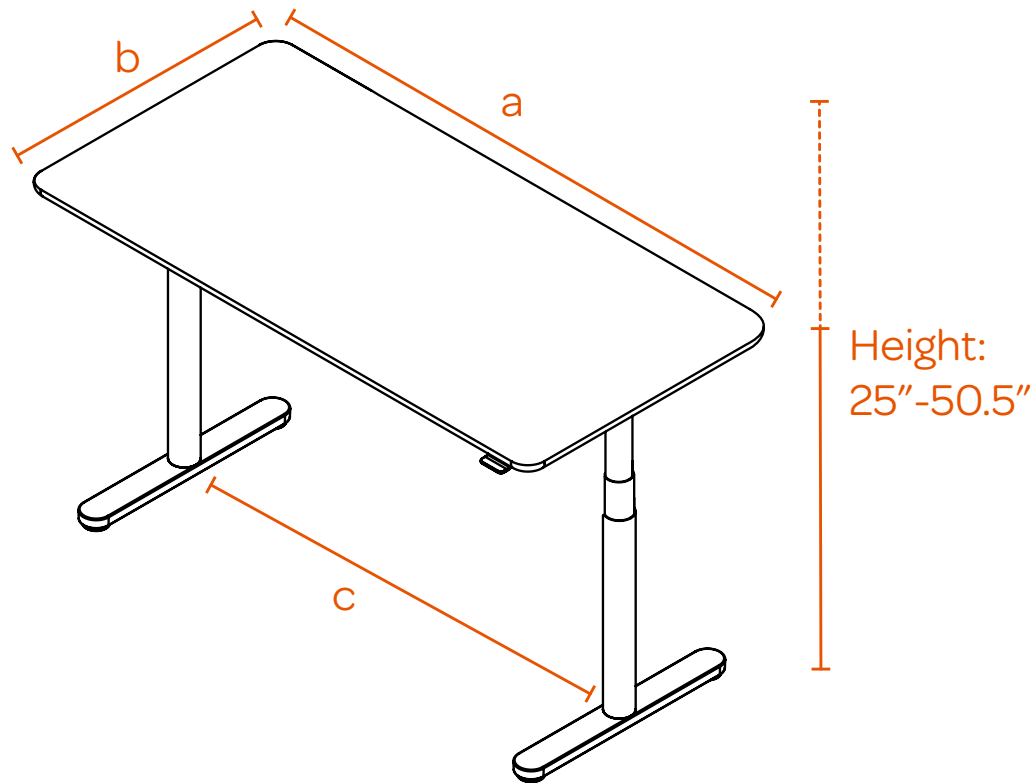

3. POWER STRIP

A power strip minimizes the number of power cords extending from the desk surface into the Power Tray, ensuring less mess and risk of entanglement as the desk moves. Mounting screws included.

DESIGNED FOR FLEXIBILITY

Alternate Sides

Help employees keep 6' of distance while staying connected with their team in a traditional "pod" layout.

Side-to-Side

Use the Boom Power Rail and Privacy Panels to free-float a pod of desks away from walls and in the middle of an office space.

Back-to-Back

A back-to-back layout combined with wraparound Privacy Panels helps maintain social distancing rules.

Contact Us

(888) 676-7746 sales@poppin.com poppin.com/showrooms

COLOR + SIZE OPTIONS

Call us with questions or to request swatches.

(888) 676-7746 sales@poppin.com

Raise Single Desk

A	B	C
48"	30"	37"
60"	30"	49"

TABLETOP SIZE (WIDTH, DEPTH)	WHITE	NATURAL OAK	WALNUT
	48" 30"	●	●
60" 30"	●	●	●
LEG COLOR			
White	●	●	●
Black	●	●	●

Contact Us