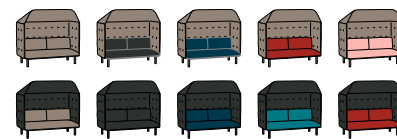

## Bells + Whistles

- Lounge Chair and Lounge Ottoman feature a solid wood frame layered with foam and fiber; Lounge Chair Booth, Lounge Sofa, and Lounge Sofa Booth feature metal and solid wood frames
- Features tufted surround and included back pillow provide comfort and support
- Solid ash legs color-stained to match upholstery
- Upholstered in 100% woven polyester fabric
- Add Poppin’s Power Points power modules to any sofa or chaise setting to keep everyone’s juices flowing
- The QT Lounge Collection has achieved Indoor Advantage Gold Certification
- Meets or exceeds the BIFMA durability standards for commercial office furniture
- Lounge Chair and Lounge Ottoman assembles in minutes completely without tools
- Lounge Chair Booth, Lounge Sofa, and Lounge Sofa Booth assembles in minutes with an Allen wrench (included)
- Designed by Poppin in NYC

## Formats

QT Privacy Lounge Chair

QT Privacy Lounge Sofa

Both formats available with a canopy

QT Privacy Lounge Chair Booth

QT Privacy Lounge Sofa Booth

Add a QT Lounge Ottoman to kick up your feet

Solid ash legs stained to match upholstery

# COLORS

Whether you want a pop of color or something more neutral, we've got you covered.

LOUNGE CHAIR

LOUNGE CHAIR WITH CANOPY

LOUNGE CHAIR BOOTH

LOUNGE OTTOMAN

LOUNGE SOFA

LOUNGE SOFA WITH CANOPY

# DIMENSIONS

This collection gives your teams stylish, supportive seating and meeting options while maximizing space.

LOUNGE OTTOMAN

LOUNGE CHAIR

LOUNGE CHAIR WITH CANOPY

LOUNGE CHAIR BOOTH

LOUNGE SOFA

LOUNGE SOFA WITH CANOPY