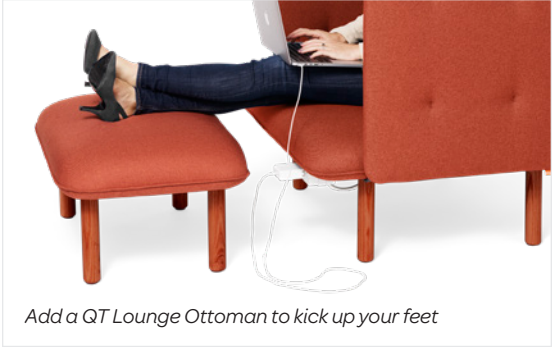

# QT PRIVACY LOUNGE COLLECTION

Designed to block distractions and encourage uninterrupted focus, the QT Privacy Lounge Collection creates a semi-private space in the open office oasis. The soft, padded panels mitigate noise in communal areas—whether you’re looking for solo work space with the QT Privacy Lounge Chair or you need to create a mini conference area with the QT Privacy Lounge Sofa Booth (or something in between). Pair any of the pieces with the QT Lounge Ottoman for a clean, coordinated look.

## Bells + Whistles

- Lounge Chair and Lounge Ottoman feature a solid wood frame layered with foam and fiber; Lounge Chair Booth, Lounge Sofa, and Lounge Sofa Booth feature metal and solid wood frames
- Features tufted surround and included back pillow provide comfort and support
- Solid ash legs color-stained to match upholstery
- Upholstered in 100% woven polyester fabric
- Add Poppin’s Power Points power modules to any sofa or chaise setting to keep everyone’s juices flowing
- The QT Lounge Collection has achieved Indoor Advantage Gold Certification
- Meets or exceeds the BIFMA durability standards for commercial office furniture
- Lounge Chair and Lounge Ottoman assembles in minutes completely without tools
- Lounge Chair Booth, Lounge Sofa, and Lounge Sofa Booth assembles in minutes with an Allen wrench (included)
- Designed by Poppin in NYC

## Formats

QT Privacy Lounge Chair

QT Privacy Lounge Sofa

Both formats available with a canopy

QT Privacy Lounge Chair Booth

QT Privacy Lounge Sofa Booth

Add a QT Lounge Ottoman to kick up your feet

Solid ash legs stained to match upholstery