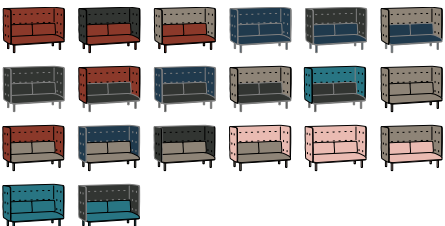

## Bells + Whistles

- Lounge Chair and Lounge Ottoman feature a solid wood frame layered with foam and fiber; Lounge Chair Booth, Lounge Sofa, and Lounge Sofa Booth feature metal and solid wood frames
- Features tufted surround and included back pillow provide comfort and support
- Solid ash legs color-stained to match upholstery
- Upholstered in 100% woven polyester fabric
- Add Poppin’s Power Points power modules to any sofa or chaise setting to keep everyone’s juices flowing
- The QT Lounge Collection has achieved Indoor Advantage Gold Certification
- Meets or exceeds the BIFMA durability standards for commercial office furniture
- Lounge Chair and Lounge Ottoman assembles in minutes completely without tools
- Lounge Chair Booth, Lounge Sofa, and Lounge Sofa Booth assembles in minutes with an Allen wrench (included)
- Designed by Poppin in NYC

## Formats

QT Privacy Lounge Chair

QT Privacy Lounge Sofa

Both formats available with a canopy

QT Privacy Lounge Chair Booth

QT Privacy Lounge Sofa Booth

Add a QT Lounge Ottoman to kick up your feet

Solid ash legs stained to match upholstery

# COLORS

Whether you want a pop of color or something more neutral, we've got you covered.

LOUNGE CHAIR

LOUNGE CHAIR WITH CANOPY

LOUNGE CHAIR BOOTH

LOUNGE OTTOMAN

LOUNGE SOFA

LOUNGE SOFA WITH CANOPY

# DIMENSIONS

This collection gives your teams stylish, supportive seating and meeting options while maximizing space.

LOUNGE OTTOMAN

LOUNGE CHAIR

LOUNGE CHAIR WITH CANOPY

LOUNGE CHAIR BOOTH

LOUNGE SOFA

LOUNGE SOFA WITH CANOPY