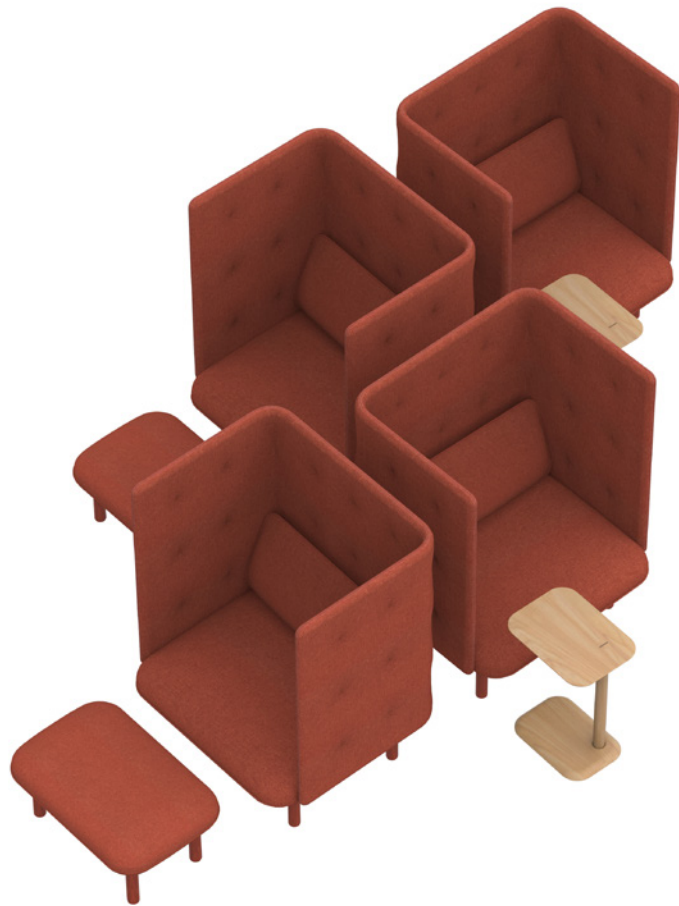

CREATE YOUR OFFICE OASIS

Designed to sit alone, in pairs, or in pods, here are a few of our favorite couplings. There's endless ways to get creative.

Contact Us

(888) 676-7746   sales@poppin.com   poppin.com/showrooms