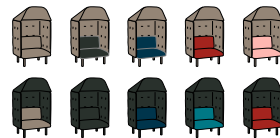

## Formats

QT Privacy Lounge Chair

QT Privacy Lounge Sofa

Both formats available with a canopy

QT Privacy Lounge Chair Booth

QT Privacy Lounge Sofa Booth

Add a QT Lounge Ottoman to kick up your feet

Solid ash legs stained to match upholstery

# COLORS

Whether you want a pop of color or something more neutral, we've got you covered.

LOUNGE CHAIR

LOUNGE CHAIR WITH CANOPY

LOUNGE CHAIR BOOTH

LOUNGE OTTOMAN

LOUNGE SOFA

LOUNGE SOFA WITH CANOPY