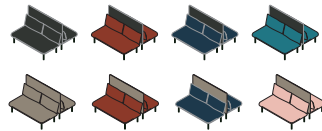

Bells + Whistles

- The QT Adaptable Lounge Collection features metal and solid wood frames layered with foam and fiber
- All the Lounge Sofas and Chaises feature padded backrests and fiber-filled pillows to provide comfort and support
- Slender metal legs are painted matte black
- Add Poppin’s Power Points power modules to any sofa or chaise setting to keep everyone’s juices flowing
- Upholstered in 100% woven polyester fabric
- Meets or exceeds BIFMA’s durability standards for office furniture
- Assembles in minutes with an Allen wrench (included)
- The QT Lounge Collection has achieved Indoor Advantage Gold Certification
- Designed by Poppin in NYC

Formats

Create cozy spaces to spread out and connect with teams

Choose from a Gray or Dark Gray backrest

Double-tiered corner tables maximize space

Pair with our Spot Side Table for a sturdy work surface

COLORS

Whether you want a pop of color or something more neutral, we've got you covered.

LOUNGE BENCH

BACK TO BACK LOUNGE SOFA

LOUNGE SOFA + LEFT CHAISE

LOUNGE SOFA + RIGHT CHAISE

CORNER LOUNGE SOFA

FOCUS LOUNGE SOFA

COLLAB LOUNGE SOFA

DIMENSIONS

This collection gives your teams stylish, supportive seating and meeting options while maximizing space.

LOUNGE BENCH

BACK TO BACK LOUNGE SOFA

LOUNGE SOFA + LEFT CHAISE

LOUNGE SOFA + RIGHT CHAISE