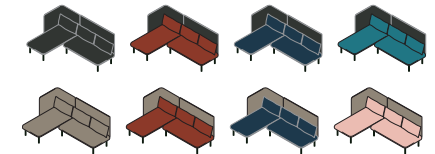

Formats

Create cozy spaces to spread out and connect with teams

Choose from a Gray or Dark Gray backrest

Double-tiered corner tables maximize space

Pair with our Spot Side Table for a sturdy work surface

COLORS

Whether you want a pop of color or something more neutral, we've got you covered.

LOUNGE BENCH

BACK TO BACK LOUNGE SOFA

LOUNGE SOFA + LEFT CHAISE

LOUNGE SOFA + RIGHT CHAISE

CORNER LOUNGE SOFA

FOCUS LOUNGE SOFA

COLLAB LOUNGE SOFA

DIMENSIONS

This collection gives your teams stylish, supportive seating and meeting options while maximizing space.

LOUNGE BENCH

BACK TO BACK LOUNGE SOFA

LOUNGE SOFA + LEFT CHAISE

LOUNGE SOFA + RIGHT CHAISE