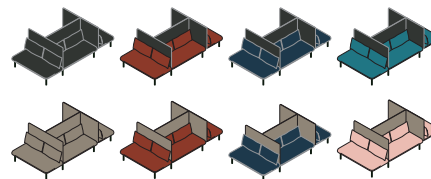

Bells + Whistles

- The QT Adaptable Lounge Collection features metal and solid wood frames layered with foam and fiber
- All the Lounge Sofas and Chaises feature padded backrests and fiber-filled pillows to provide comfort and support
- Slender metal legs are painted matte black
- Add Poppin’s Power Points power modules to any sofa or chaise setting to keep everyone’s juices flowing
- Upholstered in 100% woven polyester fabric
- Meets or exceeds BIFMA’s durability standards for office furniture
- Assembles in minutes with an Allen wrench (included)
- The QT Lounge Collection has achieved Indoor Advantage Gold Certification
- Designed by Poppin in NYC

Formats

Create cozy spaces to spread out and connect with teams

Choose from a Gray or Dark Gray backrest

Double-tiered corner tables maximize space

Pair with our Spot Side Table for a sturdy work surface

COLORS

Whether you want a pop of color or something more neutral, we've got you covered.

LOUNGE BENCH

BACK TO BACK LOUNGE SOFA

LOUNGE SOFA + LEFT CHAISE

LOUNGE SOFA + RIGHT CHAISE

CORNER LOUNGE SOFA

FOCUS LOUNGE SOFA

COLLAB LOUNGE SOFA

DIMENSIONS

This collection gives your teams stylish, supportive seating and meeting options while maximizing space.

LOUNGE BENCH

BACK TO BACK LOUNGE SOFA

LOUNGE SOFA + LEFT CHAISE

LOUNGE SOFA + RIGHT CHAISE