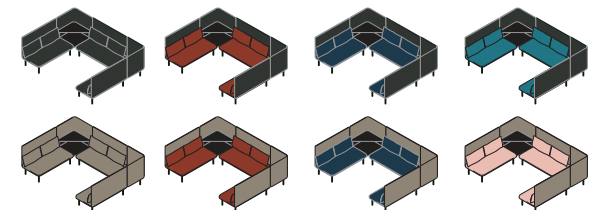

Formats

Create cozy spaces to spread out and connect with teams

Choose from a Gray or Dark Gray backrest

Double-tiered corner tables maximize space

Pair with our Spot Side Table for a sturdy work surface

COLORS

Whether you want a pop of color or something more neutral, we've got you covered.

LOUNGE BENCH

BACK TO BACK LOUNGE SOFA

LOUNGE SOFA + LEFT CHAISE

LOUNGE SOFA + RIGHT CHAISE

CORNER LOUNGE SOFA

FOCUS LOUNGE SOFA

COLLAB LOUNGE SOFA

DIMENSIONS

This collection gives your teams stylish, supportive seating and meeting options while maximizing space.

LOUNGE BENCH

BACK TO BACK LOUNGE SOFA

LOUNGE SOFA + LEFT CHAISE

LOUNGE SOFA + RIGHT CHAISE