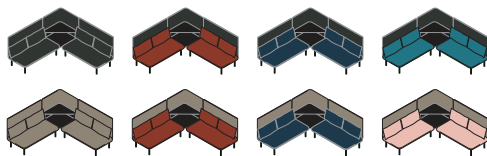

Formats

Create cozy spaces to spread out and connect with teams

Choose from a Gray or Dark Gray backrest

Double-tiered corner tables maximize space

Pair with our Spot Side Table for a sturdy work surface

COLORS

Whether you want a pop of color or something more neutral, we've got you covered.

LOUNGE BENCH

BACK TO BACK LOUNGE SOFA

LOUNGE SOFA + LEFT CHAISE

LOUNGE SOFA + RIGHT CHAISE

CORNER LOUNGE SOFA

FOCUS LOUNGE SOFA

COLLAB LOUNGE SOFA

DIMENSIONS

This collection gives your teams stylish, supportive seating and meeting options while maximizing space.

LOUNGE BENCH

BACK TO BACK LOUNGE SOFA

LOUNGE SOFA + LEFT CHAISE

LOUNGE SOFA + RIGHT CHAISE