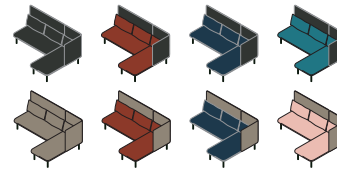

Bells + Whistles

- The QT Adaptable Lounge Collection features metal and solid wood frames layered with foam and fiber
- All the Lounge Sofas and Chaises feature padded backrests and fiber-filled pillows to provide comfort and support
- Slender metal legs are painted matte black
- Add Poppin’s Power Points power modules to any sofa or chaise setting to keep everyone’s juices flowing
- Upholstered in 100% woven polyester fabric
- Meets or exceeds BIFMA’s durability standards for office furniture
- Assembles in minutes with an Allen wrench (included)
- The QT Lounge Collection has achieved Indoor Advantage Gold Certification
- Designed by Poppin in NYC

Formats

Create cozy spaces to spread out and connect with teams

Choose from a Gray or Dark Gray backrest

Double-tiered corner tables maximize space

Pair with our Spot Side Table for a sturdy work surface

COLORS

Whether you want a pop of color or something more neutral, we've got you covered.

LOUNGE BENCH

BACK TO BACK LOUNGE SOFA

LOUNGE SOFA + LEFT CHAISE

LOUNGE SOFA + RIGHT CHAISE

CORNER LOUNGE SOFA

FOCUS LOUNGE SOFA

COLLAB LOUNGE SOFA

DIMENSIONS

This collection gives your teams stylish, supportive seating and meeting options while maximizing space.

LOUNGE BENCH

BACK TO BACK LOUNGE SOFA

LOUNGE SOFA + LEFT CHAISE

LOUNGE SOFA + RIGHT CHAISE