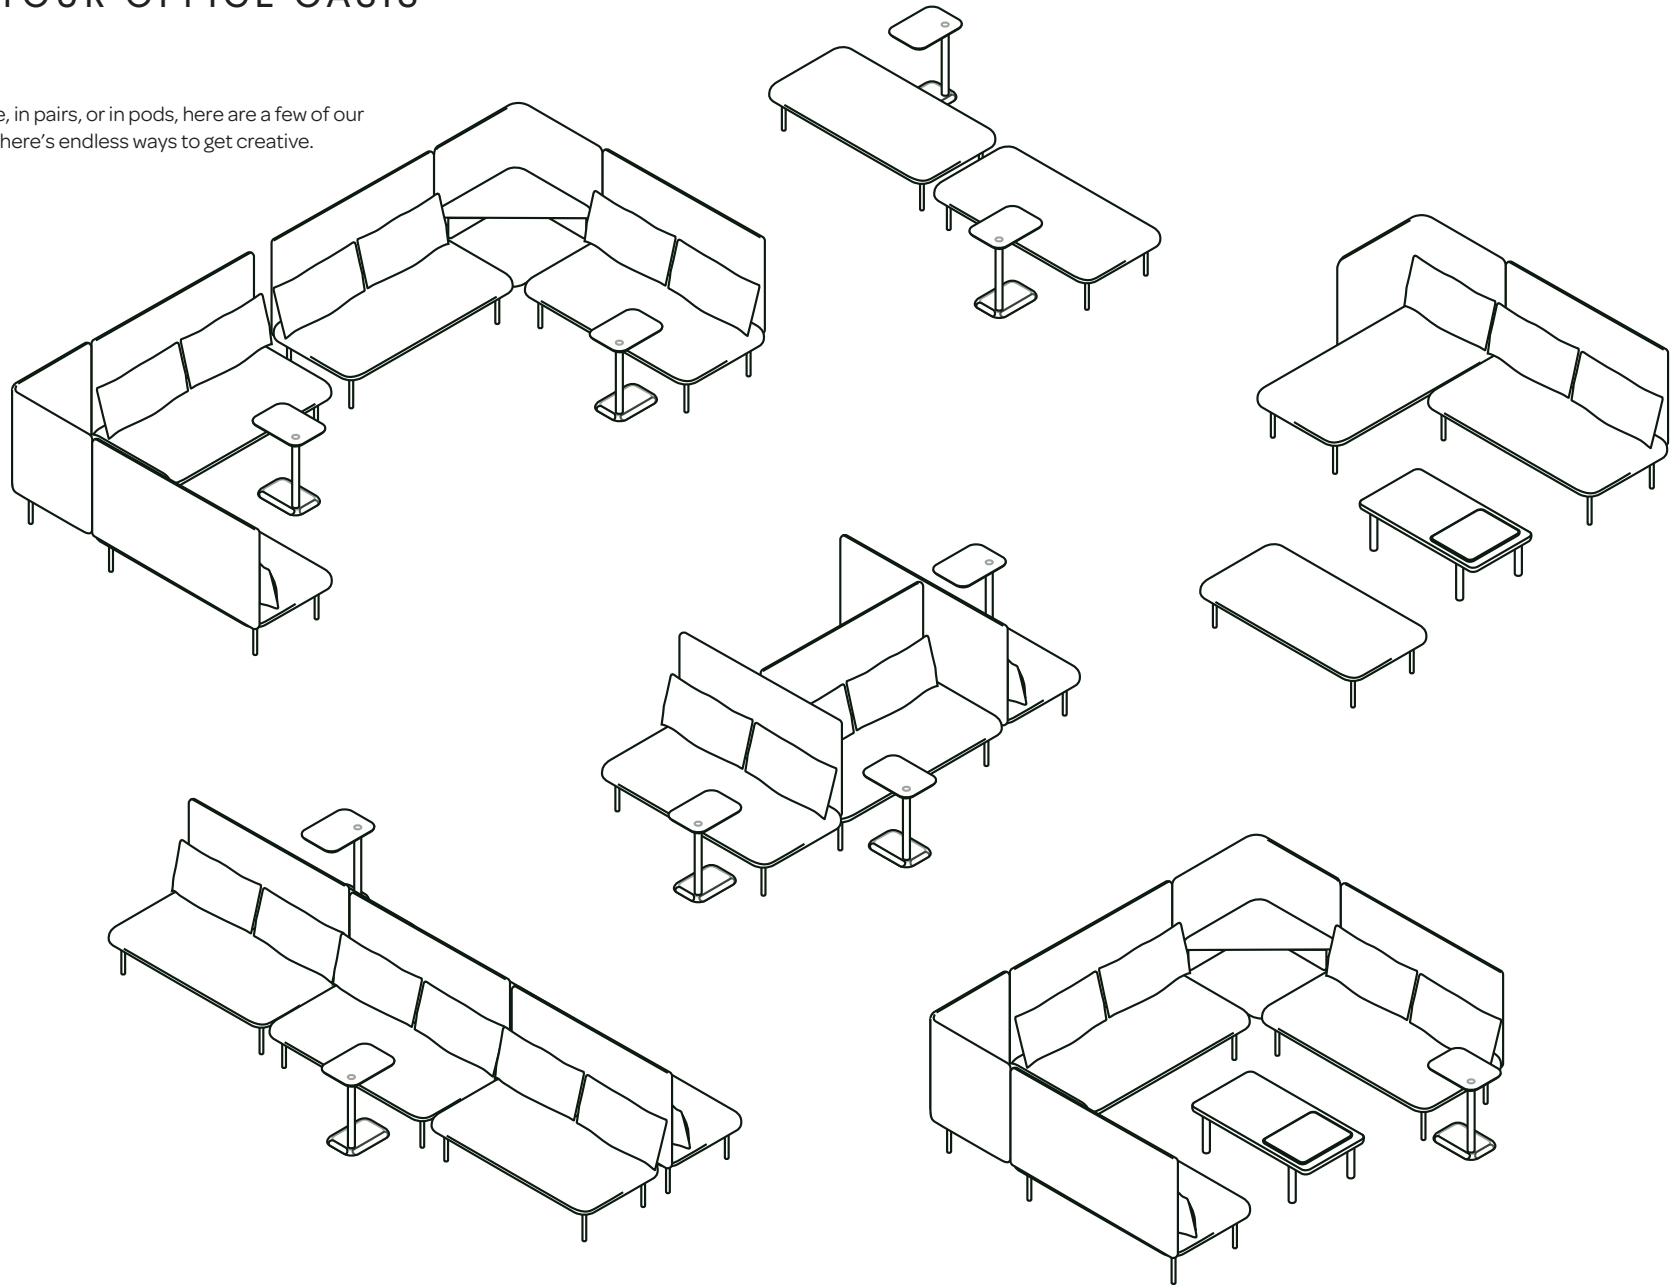

Formats

Create cozy spaces to spread out and connect with teams

Choose from a Gray or Dark Gray backrest

Double-tiered corner tables maximize space

Pair with our Spot Side Table for a sturdy work surface

COLORS

COLLAB LOUNGE SOFA

DIMENSIONS

This collection gives your teams stylish, supportive seating and meeting options while maximizing space.

LOUNGE BENCH

BACK TO BACK LOUNGE SOFA

LOUNGE SOFA + LEFT CHAISE

LOUNGE SOFA + RIGHT CHAISE

CORNER LOUNGE SOFA

FOCUS LOUNGE SOFA

COLLAB LOUNGE SOFA

Contact Us

(888) 676-7746 sales@poppin.com poppin.com/showrooms

CREATE YOUR OFFICE OASIS

Designed to sit alone, in pairs, or in pods, here are a few of our favorite couplings. There's endless ways to get creative.