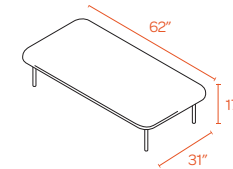

Formats

Create cozy spaces to spread out and connect with teams

Choose from a Gray or Dark Gray backrest

Double-tiered corner tables maximize space

Pair with our Spot Side Table for a sturdy work surface

COLORS

Whether you want a pop of color or something more neutral, we've got you covered.

LOUNGE BENCH

BACK TO BACK LOUNGE SOFA

LOUNGE SOFA + LEFT CHAISE

LOUNGE SOFA + RIGHT CHAISE

CORNER LOUNGE SOFA

FOCUS LOUNGE SOFA

COLLAB LOUNGE SOFA

DIMENSIONS

This collection gives your teams stylish, supportive seating and meeting options while maximizing space.

LOUNGE BENCH

BACK TO BACK LOUNGE SOFA

LOUNGE SOFA + LEFT CHAISE

LOUNGE SOFA + RIGHT CHAISE