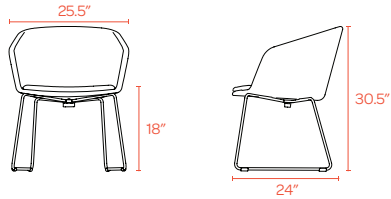

Colors

Dimensions

Assembles in seconds without tools