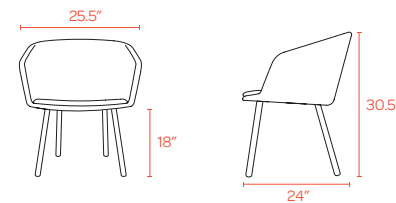

## PITCH SIDE CHAIR

The Pitch Side Chair with solid ash legs sits at the ideal angle for seating in reception, executive offices, or anywhere you need to stay sharp.

### Dimensions