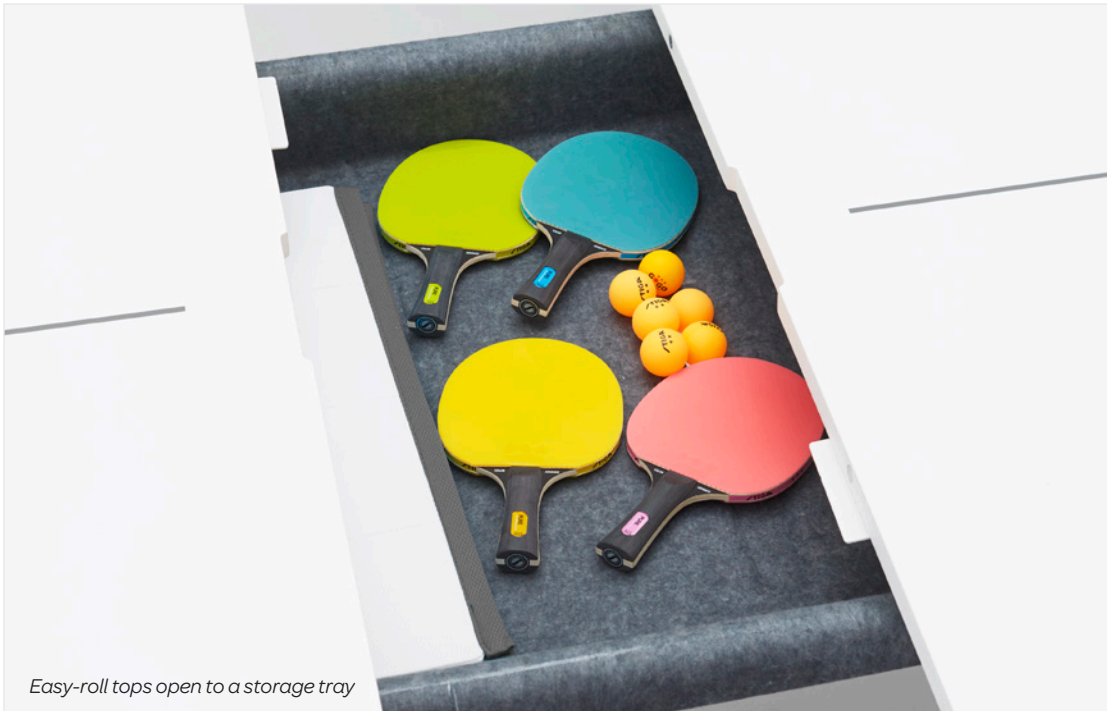

Ping-Pong Conference Table

poppin. *workhappy.*

FLAGSHIP SHOWROOM
16 Madison Square West, 3rd Fl
New York, NY 10010

FOR MORE LOCATIONS, VISIT
poppin.com/showrooms

(888) 676-7746
sales@poppin.com
[#poppin](https://twitter.com/poppin) [#workhappy](https://twitter.com/workhappy)

12 seat conference table doubles as a regulation-size ping-pong table

Easy-roll tops open to a storage tray

PING-PONG CONFERENCE TABLE

Get ready to fall in love-love! Our Series A Ping-Pong Conference Table assembles totally tool-free, making it easier than ever to get your game on. Playing double-duty as a conference table and ping-pong fun center, our Ping-Pong Conference Table goes from conferring to conquering in under 45 seconds.

Bells + Whistles

- Series A Ping-Pong Conference Table is a 12 seat conference table that doubles as a regulation-size ping-pong table
- Easy-roll tops open to a storage tray that holds a color-stripped net, 4 Stiga® ping-pong paddles and 6 Stiga® ping-pong balls (included with purchase!)
- Storage tray features cut-outs for cabling telecom equipment and more
- Durable powder-coated steel frame and medium density fiberboard stand up to serious competition
- Our patent-pending Clever Lever hardware lets the table assemble completely without tools
- White Glove delivery is recommended
- The Ping-Pong Conference table has achieved GREENGUARD Certification
- Meets the durability standards of the commercial office furniture industry (BIFMA)
- Designed by Poppin in NYC