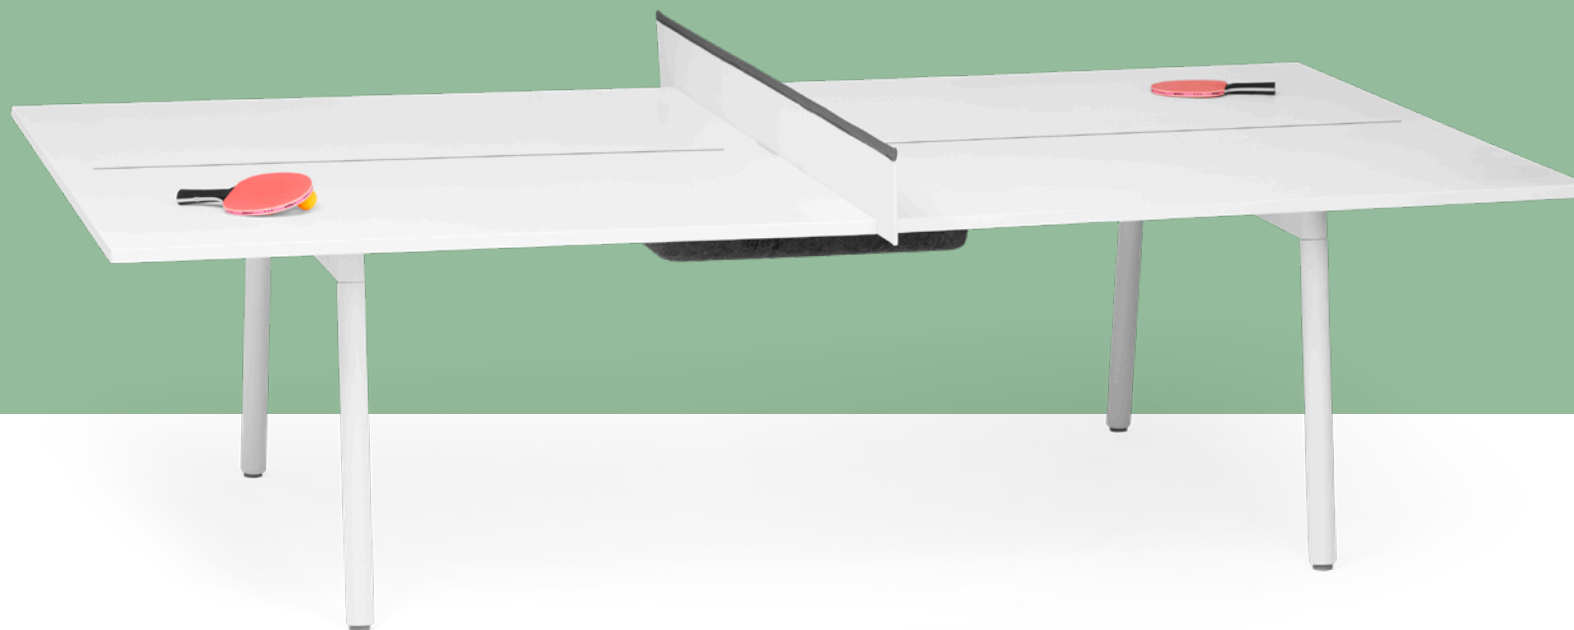

Ping-Pong Conference Table

poppin. *workhappy.*

FLAGSHIP SHOWROOM
16 Madison Square West, 3rd Fl
New York, NY 10010

FOR MORE LOCATIONS, VISIT
poppin.com/showrooms

(888) 676-7746
sales@poppin.com
[#poppin](https://twitter.com/poppin) [#workhappy](https://twitter.com/workhappy)

12 seat conference table doubles as a regulation-size ping-pong table

Easy-roll tops open to a storage tray

PING-PONG CONFERENCE TABLE

Get ready to fall in love-love! Our Series A Ping-Pong Conference Table assembles totally tool-free, making it easier than ever to get your game on. Playing double-duty as a conference table and ping-pong fun center, our Ping-Pong Conference Table goes from conferring to conquering in under 45 seconds.

Bells + Whistles

- Series A Ping-Pong Conference Table is a 12 seat conference table that doubles as a regulation-size ping-pong table
- Easy-roll tops open to a storage tray that holds a color-stripped net, 4 Stiga® ping-pong paddles and 6 Stiga® ping-pong balls (included with purchase!)
- Storage tray features cut-outs for cabling telecom equipment and more
- Durable powder-coated steel frame and medium density fiberboard stand up to serious competition
- Our patent-pending Clever Lever hardware lets the table assemble completely without tools
- White Glove delivery is recommended
- The Ping-Pong Conference table has achieved GREENGUARD Certification
- Meets the durability standards of the commercial office furniture industry (BIFMA)
- Designed by Poppin in NYC