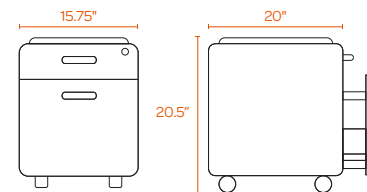

MINI STOW 2-DRAWER FILE CABINET

Our Mini Stow File Cabinet is ideal for both storage and spare seating. Designed with two drawers, a cushy seat pad, and locking casters.

Bells + Whistles

- Includes Dark Gray Seat Pad with integrated magnetic fasteners
- Durable powder-coated steel construction
- Hanging-file drawer fits letter or legal folders
- Drawers are fully painted inside and out
- 1 lock secures all drawers [extra key is included]
- Set of 4 casters optional; 2 locking and 2 non-locking
- Cabinet, Casters, and Seat Pad are packed in a single box; ships fully assembled
- Designed by Poppin in NYC

Colors

Dimensions

Adjustable divider, fully painted drawers

Soft Sittable Pad

Contact Us

(888) 676-7746 sales@poppin.com poppin.com/showrooms