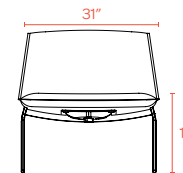

Colors

SOLO

VELVET

Dimensions

A single tuft in the seat creates a simple, elegant line

Ideal for lounge, reception, or executive offices

Mix and match upholstery + base options

Contact Us