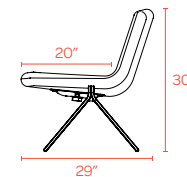

Colors

SOLO

VELVET

Dimensions

A single tuft in the seat creates a simple, elegant line

Ideal for lounge, reception, or executive offices

Mix and match upholstery + base options

Contact Us