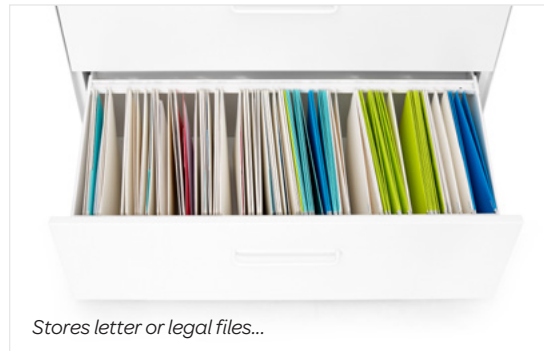

STOW LATERAL FILE CABINET

The lateral format of our best-selling Stow File Cabinet is ideal for shared or private storage space at the end of a desk row. Powder-coated steel construction with matching painted steel interior keeps documents and doodads super safe. One lock secures the drawers, giving the entire cabinet the privacy it deserves.

Bells + Whistles

- Durable powder-coated steel construction stands up to movers and shakers
- Equipped with 2 hanging-file drawers that go letter and legal
- Drawers are fully painted inside and out
- 1 lock secures all drawers (extra key included)
- Comes with two keys in case your pockets have holes in them
- Cabinet ships fully assembled, even the handles...Yippee!
- Counter weight keeps the four feet firmly on the ground
- Truck delivery required
- The Stow File Cabinet Collection has achieved Indoor Advantage Gold Certification
- Designed by Poppin in NYC

Colors

Dimensions

Contact Us

888-676-7746 poppin.com/contact poppin.com/showrooms