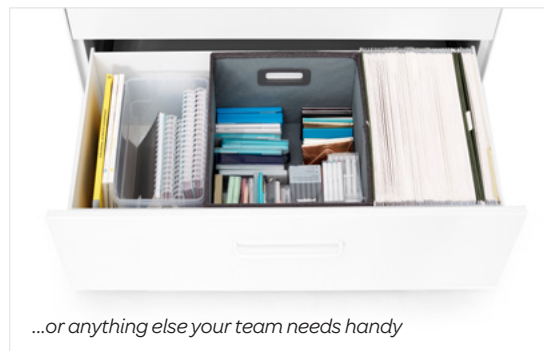

STOW LATERAL FILE CABINET

The lateral format of our best-selling Stow File Cabinet is ideal for shared or private storage space at the end of a desk row. Powder-coated steel construction with matching painted steel interior keeps documents and doodads super safe. One lock secures the drawers, giving the entire cabinet the privacy it deserves.

Bells + Whistles

- Durable powder-coated steel construction stands up to movers and shakers
- Equipped with 2 hanging-file drawers that go letter and legal
- Drawers are fully painted inside and out
- 1 lock secures all drawers (extra key included)
- Comes with two keys in case your pockets have holes in them
- Cabinet ships fully assembled, even the handles...Yippee!
- Counter weight keeps the four feet firmly on the ground
- Truck delivery required
- The Stow File Cabinet Collection has achieved Indoor Advantage Gold Certification
- Designed by Poppin in NYC

Colors

Dimensions

Contact Us

888-676-7746 poppin.com/contact poppin.com/showrooms