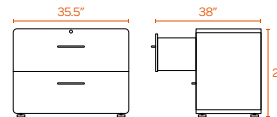

STOW LATERAL FILE CABINET

The lateral format of our best-selling Stow File Cabinet is ideal for shared or private storage space at the end of a desk row. Powder-coated steel construction with matching painted steel interior keeps documents and doodads super safe. One lock secures the drawers, giving the entire cabinet the privacy it deserves.

Bells + Whistles

- Durable powder-coated steel construction stands up to movers and shakers
- Equipped with 2 hanging-file drawers that go letter and legal
- Drawers are fully painted inside and out
- 1 lock secures all drawers (extra key included)
- Comes with two keys in case your pockets have holes in them
- Cabinet ships fully assembled, even the handles...Yippee!
- Counter weight keeps the four feet firmly on the ground
- Truck delivery required
- The Stow File Cabinet Collection has achieved Indoor Advantage Gold Certification
- Designed by Poppin in NYC

Colors

Dimensions