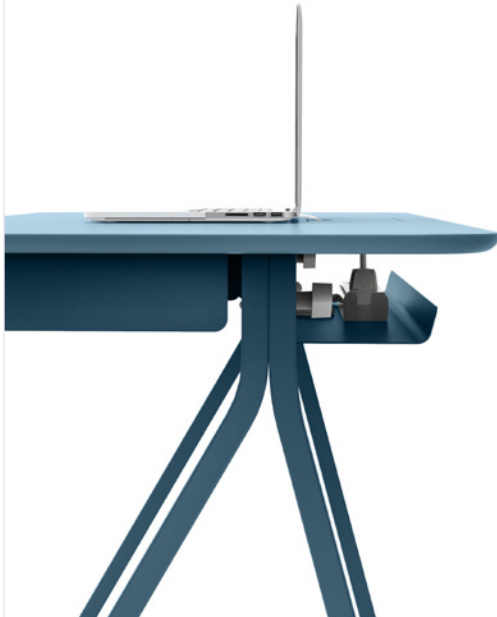

Choose 40" or 48" for the ideal size for your home office

48" Key Desk includes a built-in drawer and power tray

The Key Desk assembles in seconds completely tool free

KEY DESK

Our Key Desk is designed and priced for individual workspaces, making it just right for the home office. We've engineered it for both style and function by including details like a powder-coated metal frame and rounded edges. It assembles in minutes completely without tools so you can get to work right away.

Bells + Whistles

- Choose from a 40" or 48" Key Desk for your home office
- Durable powder-coated MDF desktop with rounded edge details
- Powder-coated metal drawer, frame, and legs
- 48" Key Desk includes built-in power tray with cover and drawer for at-your-fingertips storage
- Assembles completely tool-free
- Designed by Poppin in NYC

Molded plastic seat for comfort

Stacks up to 8 chairs high for ease of use

KEY SIDE CHAIR

Our Key Side Chair is the key to casual collaboration spaces, extra seating, and break room cafés. It stacks up to eight chairs high so you can pull them out when you need them and hide them away when you don't. The durable molded plastic seat and steel frame are designed to be stacked, sat on, and re-stacked over and over again.

Bells + Whistles

- The Key Side Chair stacks up to 8 chairs high
- Black and White Key Chairs with pads are available individually; all other colors are available in sets of 2
- Individual Key Chairs are ideal for remote workers
- 18" seat height is ideal for cafe seating
- Molded plastic seat
- Powder-coated steel rod frame
- Floor glides allow for easy scooching
- Available with or without optional upholstered seat pad
- Ships fully assembled
- Meets or exceeds the BIFMA durability standards for commercial office furniture
- Designed by Poppin in NYC