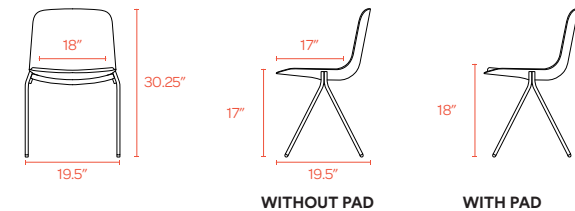

Molded plastic seat for comfort

Stacks up to 8 chairs high for ease of use

KEY SIDE CHAIR

Our Key Side Chair is the key to casual collaboration spaces, extra seating, and break room cafés. It stacks up to eight chairs high so you can pull them out when you need them and hide them away when you don't. The durable molded plastic seat and steel frame are designed to be stacked, sat on, and re-stacked over and over again.

Bells + Whistles

- The Key Side Chair stacks up to 8 chairs high
- Black and White Key Chairs with pads are available individually; all other colors are available in sets of 2
- Individual Key Chairs are ideal for remote workers
- 18" seat height is ideal for cafe seating
- Molded plastic seat
- Powder-coated steel rod frame
- Floor glides allow for easy scooching
- Available with or without optional upholstered seat pad
- Ships fully assembled
- Meets or exceeds the BIFMA durability standards for commercial office furniture
- Designed by Poppin in NYC

Colors

WITH PAD

WITHOUT PAD

Dimensions

Contact Us

(888) 676-7746 sales@poppin.com poppin.com/showrooms

Slim Stow File Cabinet

poppin. *workhappy.*

Colors

Dimensions

Slim Stow 12.5"

Stow 15.75"

Contact Us

(888) 676-7746 sales@poppin.com poppin.com/showrooms