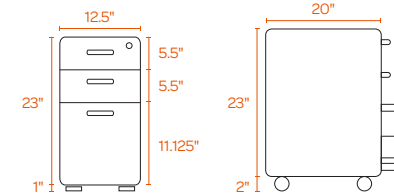

Holds Letter Files

Holds Legal Files

SLIM STOW FILE CABINET

Our Slim Stow File Cabinet is designed for use with 47" desks, providing plenty of room for both your docs and your knees.

Bells + Whistles

- Ideal for use with narrower desks
- Durable powder-coated steel construction
- Hanging-file drawer fits letter or legal folders
- Drawers are fully painted inside and out
- 1 lock secures all drawers [extra key is included]
- Set of 4 casters optional; 2 locking and 2 non-locking
- Cabinet ships fully assembled
- Designed by Poppin in NYC

Colors

Dimensions

Slim Stow 12.5"

Stow 15.75"

Contact Us

(888) 676-7746 sales@poppin.com poppin.com/showrooms