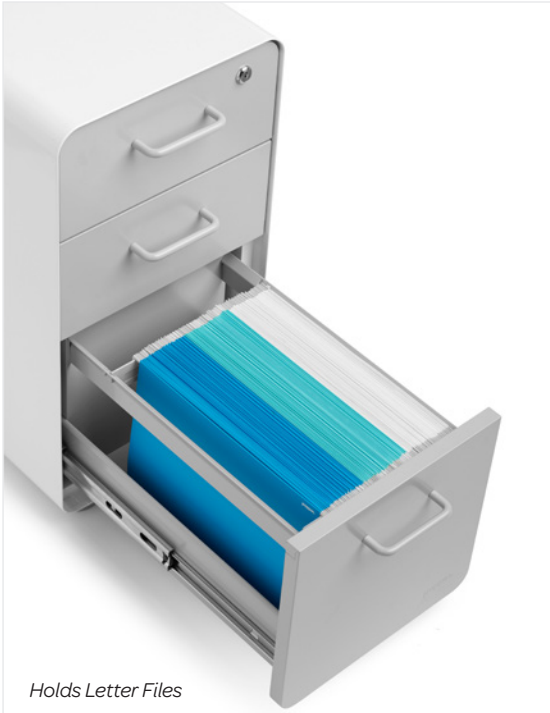

Molded plastic seat for comfort

Stacks up to 8 chairs high for ease of use

KEY SIDE CHAIR

Our Key Side Chair is the key to casual collaboration spaces, extra seating, and break room cafés. It stacks up to eight chairs high so you can pull them out when you need them and hide them away when you don't. The durable molded plastic seat and steel frame are designed to be stacked, sat on, and re-stacked over and over again.

Bells + Whistles

- The Key Side Chair stacks up to 8 chairs high
- Black and White Key Chairs with pads are available individually; all other colors are available in sets of 2
- Individual Key Chairs are ideal for remote workers
- 18" seat height is ideal for cafe seating
- Molded plastic seat
- Powder-coated steel rod frame
- Floor glides allow for easy scooching
- Available with or without optional upholstered seat pad
- Ships fully assembled
- Meets or exceeds the BIFMA durability standards for commercial office furniture
- Designed by Poppin in NYC

Colors

WITH PAD

WITHOUT PAD

Dimensions

Contact Us

(888) 676-7746 sales@poppin.com poppin.com/showrooms

Slim Stow File Cabinet

poppin. *workhappy.*

Holds Letter Files

Holds Legal Files

SLIM STOW FILE CABINET

Our Slim Stow File Cabinet is designed for use with 47" desks, providing plenty of room for both your docs and your knees.

Bells + Whistles

- Ideal for use with narrower desks
- Durable powder-coated steel construction
- Hanging-file drawer fits letter or legal folders
- Drawers are fully painted inside and out
- 1 lock secures all drawers [extra key is included]
- Set of 4 casters optional; 2 locking and 2 non-locking
- Cabinet ships fully assembled
- Designed by Poppin in NYC