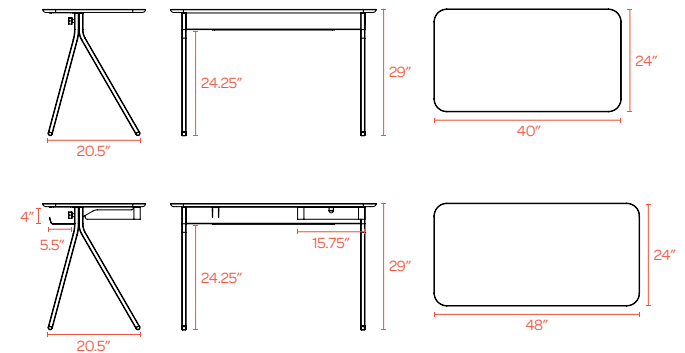

Dimensions

Contact Us

(888) 676-7746   sales@poppin.com   poppin.com/showrooms