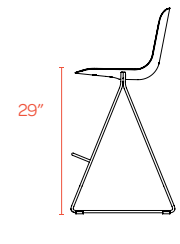

Available with or without upholstered pads

Ideal for bar-height tables

Powder-coated steel frame

KEY STOOL, SET OF 2

Our Key Stool is the key to casual collaboration spaces, extra seating, and break room cafés. They stack up to four stools high so you can pull them out when you need them and hide them away when you don't. The durable molded plastic seat and steel frame are designed to combine height with the comfort of full back support.

Bells + Whistles

- The Key Stool's 29" seat height is ideal for bar-height surfaces of approximately 40"
- Molded plastic seat and powder-coated steel rod frame
- Floor glides allow for easy scooting
- Optional seat pads are upholstered in 100% polyester Gabriel Medley fabric; White Key Stool comes with Gray seat pad and Black Key Stool comes with Charcoal seat pad
- Ships fully assembled
- Meets or exceeds the BIFMA durability standards for commercial office furniture
- Designed by Poppin in NYC

Colors

WITH PAD

WITHOUT PAD

Dimensions

WITH PAD

WITHOUT PAD

Contact Us

(888) 676-7746 sales@poppin.com poppin.com/showrooms