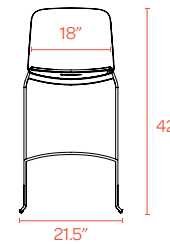

Bells + Whistles

- The Key Stool's 29" seat height is ideal for bar-height surfaces of approximately 40"
- Molded plastic seat and powder-coated steel rod frame
- Floor glides allow for easy scooting
- Optional seat pads are upholstered in 100% polyester Gabriel Medley fabric; White Key Stool comes with Gray seat pad and Black Key Stool comes with Charcoal seat pad
- Ships fully assembled
- Meets or exceeds the BIFMA durability standards for commercial office furniture
- Designed by Poppin in NYC

Colors

WITH PAD

WITHOUT PAD

Dimensions

WITH PAD

WITHOUT PAD

Contact Us

(888) 676-7746 sales@poppin.com poppin.com/showrooms