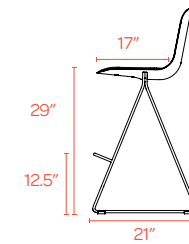

Bells + Whistles

- The Key Stool's 29" seat height is ideal for bar-height surfaces of approximately 40"
- Molded plastic seat and powder-coated steel rod frame
- Floor glides allow for easy scooting
- Optional seat pads are upholstered in 100% polyester Gabriel Medley fabric; White Key Stool comes with Gray seat pad and Black Key Stool comes with Charcoal seat pad
- Ships fully assembled
- Meets or exceeds the BIFMA durability standards for commercial office furniture
- Designed by Poppin in NYC

Colors

WITH PAD

WITHOUT PAD

Dimensions

WITH PAD

WITHOUT PAD

Contact Us

(888) 676-7746 sales@poppin.com poppin.com/showrooms