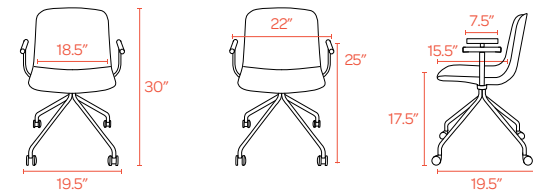

Designed for extra seating absolutely anywhere

Sturdy steel frame and casters get your meetings moving

Colors

Dimensions

Molded plastic seat is fully upholstered

Contact Us

888-676-7746 poppin.com/contact poppin.com/showrooms