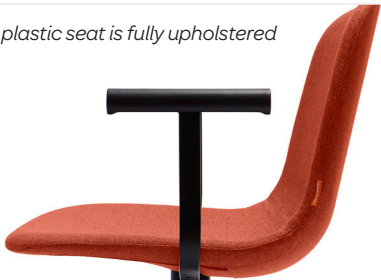

Key Meeting Chair

Available in a range of on-trend colors

KEY MEETING CHAIR

Our Key Meeting Chair is the key to affordable conference seating. Ideal for meeting spaces, break room cafés, and extra seating absolutely anywhere, it's available in multiple colors to match your brand or bring a pop of color to conferencing. The durable molded plastic seat is fully upholstered in Medley fabric and sits on a sturdy steel frame with casters.

Bells + Whistles

- Seat is upholstered in 100% polyester Gabriel Medley fabric
- Powder-coated steel rod frame
- Some assembly required
- The Key meeting Chair has achieved Indoor Advantage Gold Certification
- Meets or exceeds the BIFMA durability standards for commercial office furniture
- Designed by Poppin in NYC

Designed for extra seating absolutely anywhere

Sturdy steel frame and casters get your meetings moving

Colors

Dimensions

Molded plastic seat is fully upholstered

Contact Us

888-676-7746 poppin.com/contact poppin.com/showrooms