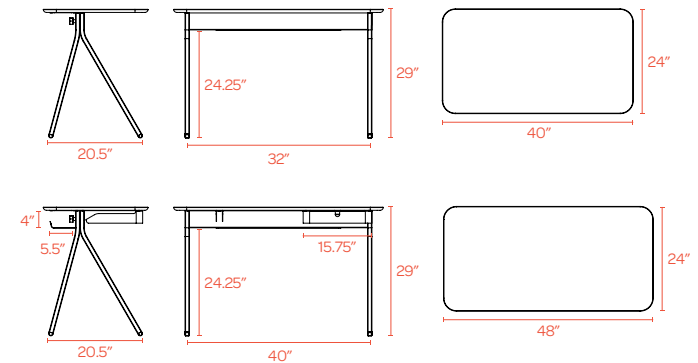

Dimensions

Contact Us

(888) 676-7746 sales@poppin.com poppin.com/showrooms