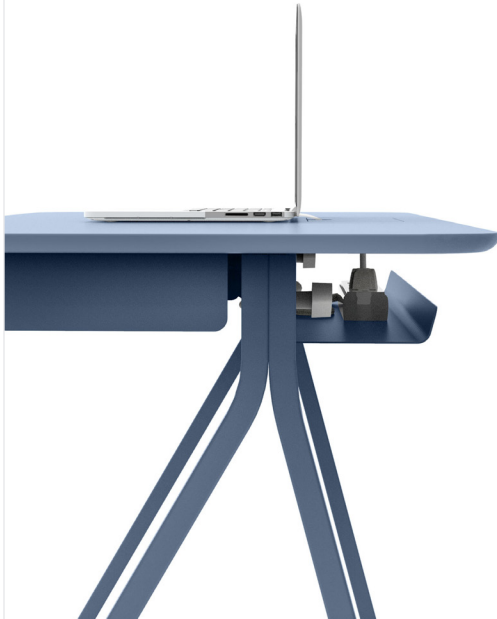

Key Desk

poppin. *workhappy.*

FLAGSHIP SHOWROOM
16 Madison Square West, 3rd Fl
New York, NY 10010

FOR MORE LOCATIONS, VISIT
poppin.com/showrooms

(888) 676-7746
sales@poppin.com
[#poppin](https://www.instagram.com/poppin) [#workhappy](https://www.instagram.com/workhappy)

Choose 40" or 48" for the ideal size for your home office

48" Key Desk includes a built-in drawer and power tray

The Key Desk assembles in seconds completely tool free

KEY DESK

Our Key Desk is designed and priced for individual workspaces, making it just right for the home office. We've engineered it for both style and function by including details like a powder-coated metal frame and rounded edges. It assembles in minutes completely without tools so you can get to work right away.

Bells + Whistles

- Choose from a 40" or 48" Key Desk for your home office
- Durable powder-coated MDF desktop with rounded edge details
- Walnut and Natural Oak finishes feature real wood veneer desktops with rounded edges
- Powder-coated metal drawer, frame, and legs
- 48" Key Desk includes built-in power tray with cover and drawer for at-your-fingertips storage
- Assembles completely tool-free
- Designed by Poppin in NYC