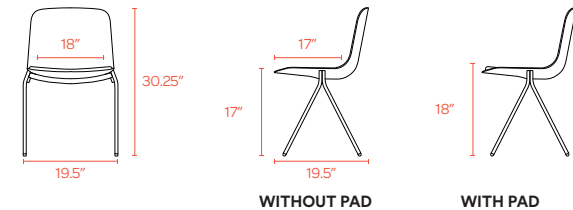

## KEY SIDE CHAIR

Our Key Side Chair is the key to casual collaboration spaces, extra seating, and break room cafés. It stacks up to eight chairs high so you can pull them out when you need them and hide them away when you don't. The durable molded plastic seat and steel frame are designed to be stacked, sat on, and re-stacked over and over again.

### Bells + Whistles

- The Key Side Chair stacks up to 8 chairs high
- Black and White Key Chairs with pads are available individually; all other colors are available in sets of 2
- Individual Key Chairs are ideal for remote workers
- 18" seat height is ideal for cafe seating
- Molded plastic seat
- Powder-coated steel rod frame
- Floor glides allow for easy scooching
- Available with or without optional upholstered seat pad
- Ships fully assembled
- Meets or exceeds the BIFMA durability standards for commercial office furniture
- Designed by Poppin in NYC

### Colors

WITH PAD

WITHOUT PAD

### Dimensions

WITHOUT PAD

WITH PAD