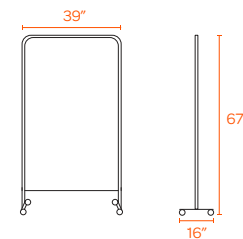

Colors

Dimensions

Slim profile is easy to move + store

2 locking and 2 non-locking casters

Contact Us

888-676-7746 poppin.com/contact poppin.com/showrooms

Double-sided writeable surface

GOAL DRY ERASE BOARD

Our Goal Dry Erase Board is a double-sided double whammy of magnetic and writeable. The included casters make it simple to spin into standup meetings to keep your team working towards a shared goal.

Bells + Whistles

- The Goal Dry Erase Board features a double-sided writeable surface
- The surface is magnetic and works with any marker labeled for dry erase surfaces
- Markers and erasers sold separately
- Includes 4 casters, 2 locking and 2 non-locking
- Ships fully assembled
- Designed by Poppin in NYC

Colors

Dimensions

Slim profile is easy to move + store

2 locking and 2 non-locking casters

Contact Us

888-676-7746 poppin.com/contact poppin.com/showrooms