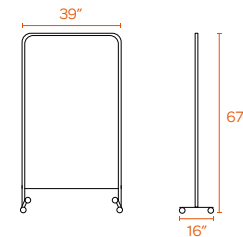

Goal Dry Erase + Pinboard

Double-sided pinnable fabric surface

GOAL PINBOARD

Our Goal Pinboard is a double-sided double whammy of pinnable fabric. The included casters make it simple to spin into standup meetings to make a mood board, pin inspiration, or keep your team working towards a shared goal.

Bells + Whistles

- The Goal Pinboard features a double-sided pinnable surface
- Surfaces are 100% polyester fabric with a powder-coated metal frame
- Push Pins sold separately
- Includes 4 casters, 2 locking and 2 non-locking
- Some assembly required
- Designed by Poppin in NYC

Colors

Dimensions

Slim profile is easy to move + store

2 locking and 2 non-locking casters

Contact Us

888-676-7746 poppin.com/contact poppin.com/showrooms

Double-sided writeable surface

GOAL DRY ERASE BOARD

- The Goal Dry Erase Board features a double-sided writeable surface
- The surface is magnetic and works with any marker labeled for dry erase surfaces
- Markers and erasers sold separately
- Includes 4 casters, 2 locking and 2 non-locking
- Ships fully assembled
- Designed by Poppin in NYC