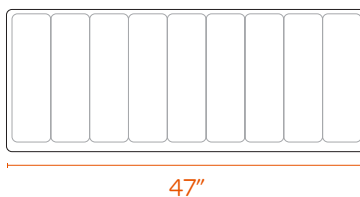

Pinnable Molded Privacy Panel