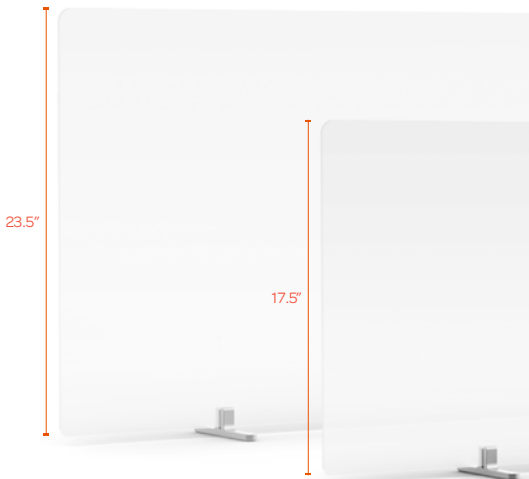

(888) 676-7746  
[sales@poppin.com](mailto:sales@poppin.com)  
[@poppin](https://twitter.com/poppin) [#workhappy](https://www.instagram.com/poppin)

Mix + match sizes to delineate space at large tables

Frost White Privacy Panels available in two heights: 17.5" or 23.5"