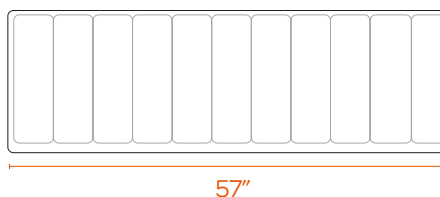

Pinnable Molded Privacy Panel