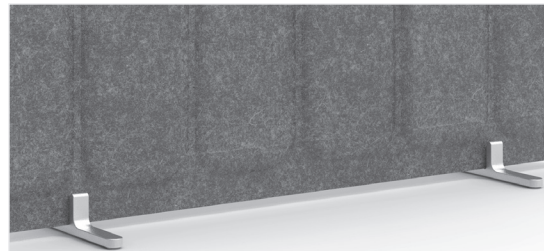

(888) 676-7746  
[sales@poppin.com](mailto:sales@poppin.com)  
[@poppin](https://twitter.com/poppin) [#workhappy](https://www.instagram.com/poppin)

Mix + match sizes to delineate space at large tables

Frost White Privacy Panels available in two heights: 17.5" or 23.5"

Lightweight aluminum feet set up easily

Create personal space with our Frost White Panels

## FREESTANDING PRIVACY PANELS

Our assortment of Privacy Panels offers privacy and personal space in an open office environment. Designed to dampen sound and expand personal space, they can be used with any desk or table.

### Bells + Whistles

- Choose from Frost White acrylic or pinnable 100% polyester woven fabric
- Simply stands up on desk and table tops
- Included aluminum feet keep the panel sturdy and upright
- Aluminum feet and panels ship in separate boxes
- Designed by Poppin in NYC