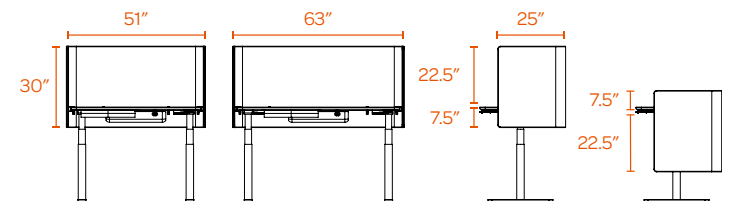

Colors

Dimensions

Contact Us

(888) 676-7746 sales@poppin.com poppin.com/showrooms