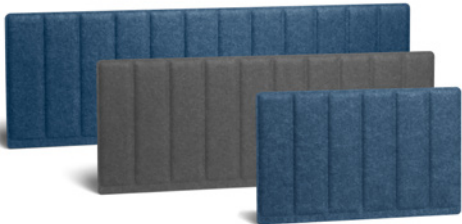

Pinnable Molded Privacy Panel