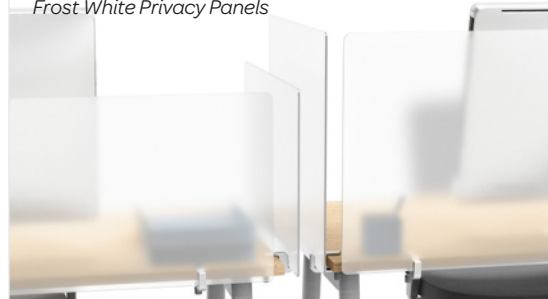

Choose from two heights of the Frost White Privacy Panels