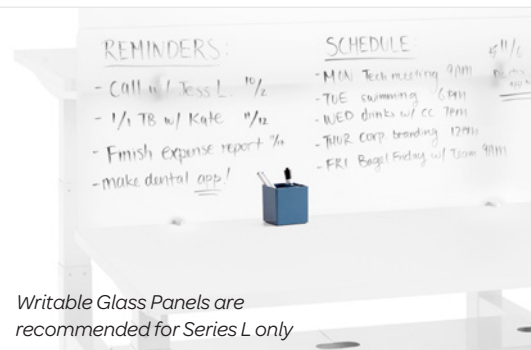

Choose from two heights of the Frost White Privacy Panels