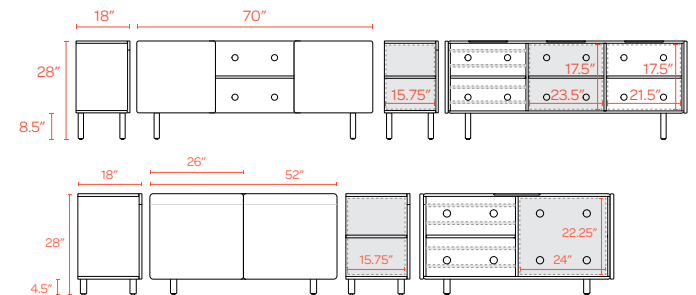

Dimensions

Contact Us

888-676-7746 poppin.com/contact poppin.com/showrooms