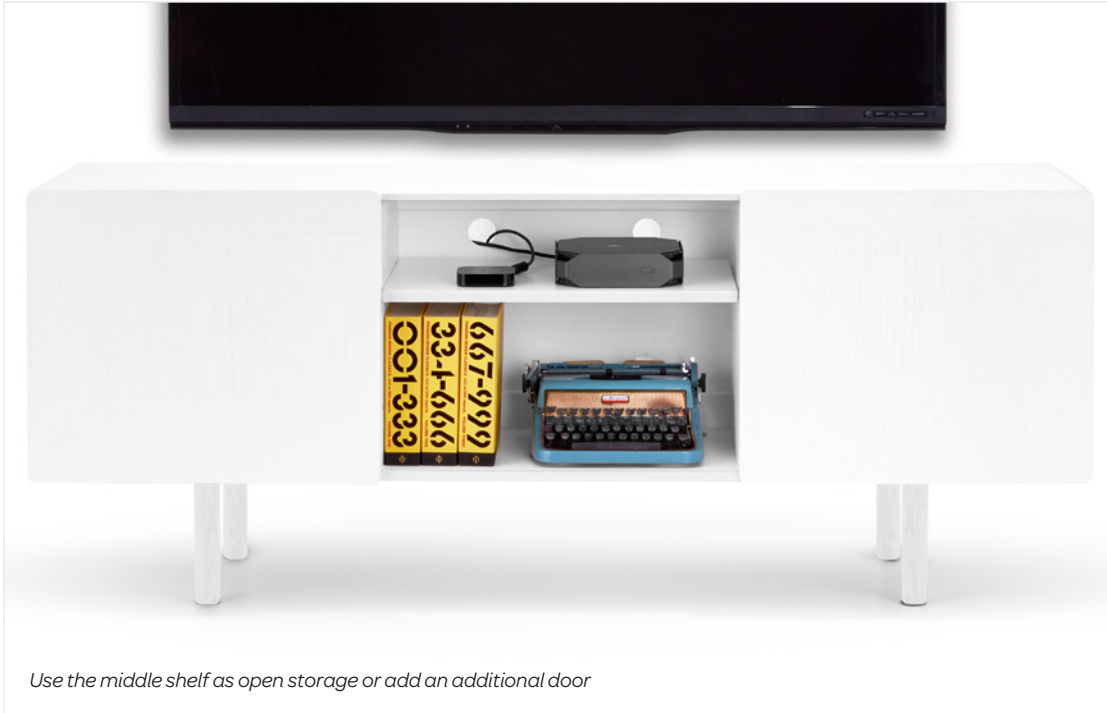

Cleo Credenza

Use the middle shelf as open storage or add an additional door

Ash wood details bring warmth and texture

Cutouts provide multiple cable access points

CLEO CREDENZA, 70"

In subtle shades of painted or natural ash, our Cleo Credenza is designed to bring the warmth of wood to a versatile storage solution.

Bells + Whistles

- Cleo Credenza can be used in a conference room, as a media stand, or anywhere you need some extra storage
- Available in 52" and 70"
- Ash veneered doors and solid ash legs
- Add a third door to the open storage with our Add On Door (sold separately!)
- One open compartment is designed for storing digital equipment, binders, books, or whatever you want to show off
- All compartments feature adjustable shelves to provide space for cords with multiple cable access points
- Accommodates a flat-screen television up to 45"
- The back is fully finished to increase functionality as a room divider
- Assembles in minutes completely tool-free
- Designed by Poppin in NYC