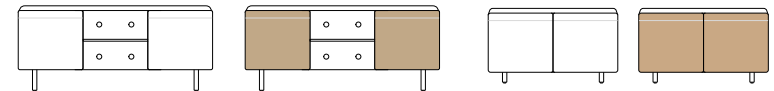

CLEO CREDENZA, 70"

In subtle shades of painted or natural ash, our Cleo Credenza is designed to bring the warmth of wood to a versatile storage solution.

Bells + Whistles

- Cleo Credenza can be used in a conference room, as a media stand, or anywhere you need some extra storage
- Available in 52" and 70"
- Ash veneered doors and solid ash legs
- Add a third door to the open storage with our Add On Door (sold separately!)
- One open compartment is designed for storing digital equipment, binders, books, or whatever you want to show off
- All compartments feature adjustable shelves to provide space for cords with multiple cable access points
- Accommodates a flat-screen television up to 45"
- The back is fully finished to increase functionality as a room divider
- Assembles in minutes completely tool-free
- Designed by Poppin in NYC

Colors

Dimensions

Contact Us

888-676-7746 poppin.com/contact poppin.com/showrooms