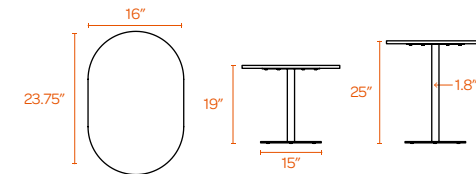

Bells + Whistles

- Tucker Side Table features effortless tool-free assembly
- Designed to keep your phone close and your snacks closer
- Don't fear the Cheetos: the laminate tops are easy to clean
- Wide powder-coated White steel base keeps your table from getting tipsy
- Designed to slide under the Block Party Lounge Collection
- Available in 19" h or 25" h
- Meets or exceeds BIFMA standards
- Designed by Poppin in NYC

Colors

25" TABLE

19" TABLE

Dimensions

Choose from 19" h or 25" h

Sturdy steel base keeps things steady

Contact Us

(888) 676-7746