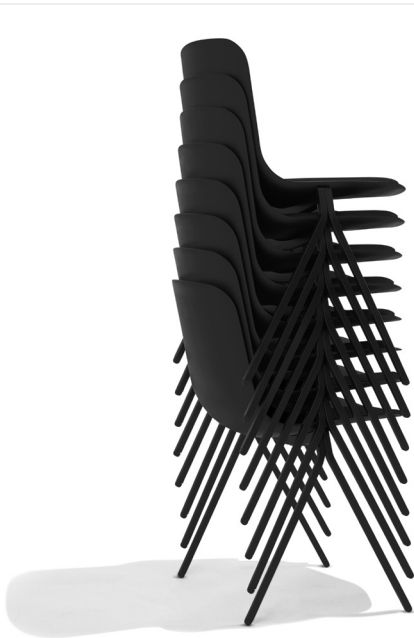

Shown with Block Party Lounge System

TUCKER SIDE TABLE

Like our lovable office dog, Tucker, our side table is your new best friend. The flat base is cleverly designed to slide under our Block Party Lounge Collection, letting it stay loyally by your side.

Bells + Whistles

- Tucker Side Table features effortless tool-free assembly
- Designed to keep your phone close and your snacks closer
- Don't fear the Cheetos: the laminate tops are easy to clean
- Wide powder-coated White steel base keeps your table from getting tipsy
- Designed to slide under the Block Party Lounge Collection
- Available in 19" h or 25" h
- Meets or exceeds BIFMA standards
- Designed by Poppin in NYC

Bells + Whistles

- The Key Side Chair stacks up to 8 chairs high
- 18" seat height is ideal for cafe seating
- Molded plastic seat
- Powder-coated steel rod frame
- Floor glides allow for easy scooching
- Available with or without optional upholstered seat pad
- Ships fully assembled
- Meets or exceeds the BIFMA durability standards for commercial office furniture
- Designed by Poppin in NYC

Colors

WITH PAD

WITHOUT PAD

Dimensions

WITHOUT PAD

WITH PAD

Stacks up to 8 chairs high for ease of use

Designed for casual seating or team trainings