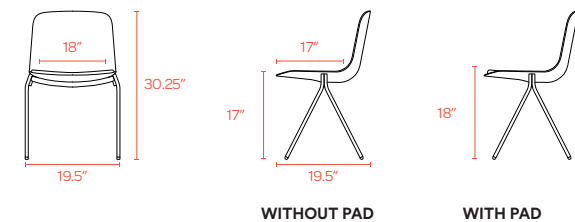

Available in a range of on-trend colors

KEY SIDE CHAIR, SET OF 2

Our Key Side Chair is the key to casual collaboration spaces, extra seating, and break room cafés. It stacks up to eight chairs high so you can pull them out when you need them and hide them away when you don't. The durable molded plastic seat and steel frame are designed to be stacked, sat on, and re-stacked over and over again.

Bells + Whistles

- The Key Side Chair stacks up to 8 chairs high
- 18" seat height is ideal for cafe seating
- Molded plastic seat
- Powder-coated steel rod frame
- Floor glides allow for easy scooching
- Available with or without optional upholstered seat pad
- Ships fully assembled
- Meets or exceeds the BIFMA durability standards for commercial office furniture
- Designed by Poppin in NYC

Colors

WITH PAD

WITHOUT PAD

Dimensions

WITHOUT PAD

WITH PAD

Stacks up to 8 chairs high for ease of use

Designed for casual seating or team trainings