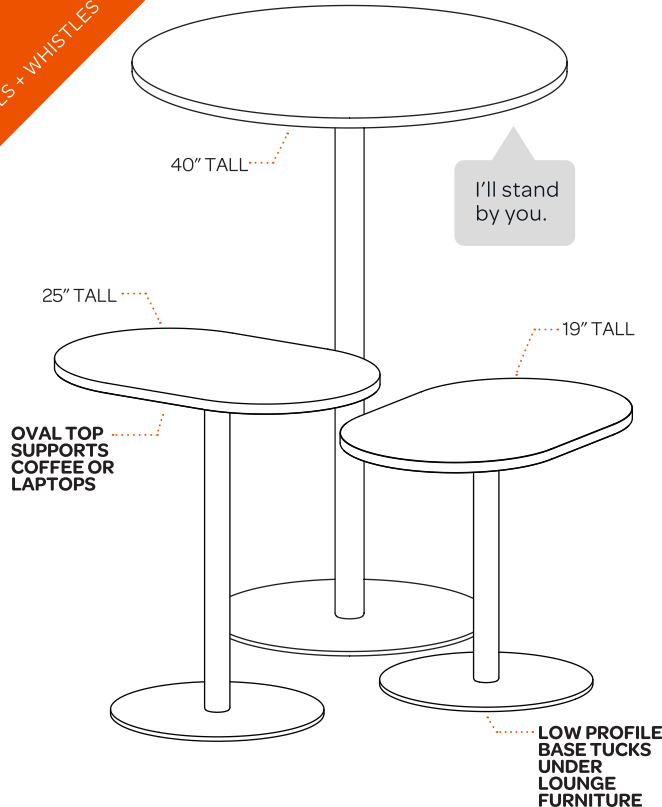

the stand-by-me

Tucker Standing Table

ASSEMBLY INSTRUCTIONS

Designed by Poppin in NYC

Included in the boxes :

TOP

BASE

ROD

ASSEMBLY

1 Hand screw rod on to base.

2 Hand screw top on to rod.

ABOUT POPPIN

Poppin's furniture and office supplies are designed with your success in mind. From a day-brightening Stapler to a game-changing Desk System, Poppin is the one-stop shop for creating inspiring, modern workspaces.