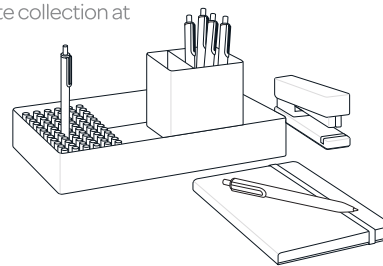

WARNING/DISCLAIMER

If your dogs are barkin', listen up! Do not sit on this product. Use only as intended. Failure to follow these instructions could result in property damage or personal injury.

Shop the complete collection at poppin.com