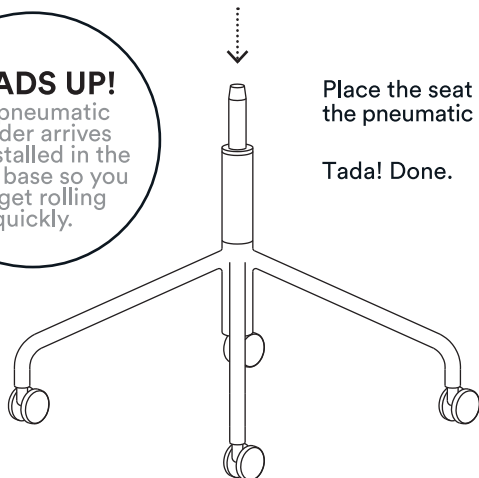

the fancy-meeting-you-here

Meredith Meeting Chair

MID BACK OR HIGH BACK VERSIONS

ASSEMBLY INSTRUCTIONS

Designed by Poppin in NYC

Included in the box:

SEAT

CASTER BASE

PNEUMATIC CYLINDER

ASSEMBLY

HEADS UP!

The pneumatic cylinder arrives pre-installed in the caster base so you can get rolling quickly.

Place the seat on top of the pneumatic cylinder.

Tada! Done.

*Mid back model shown