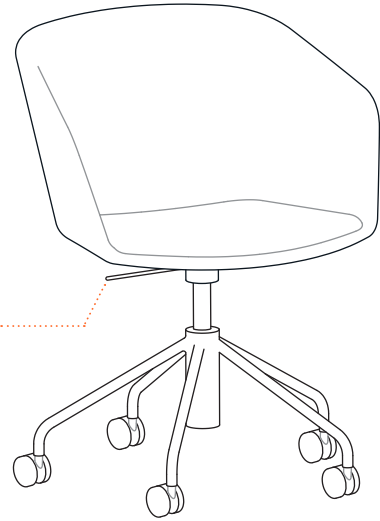

I bring a lot to the table.

the live-for-the-presentation  
**Pitch Meeting Chair**

ASSEMBLY INSTRUCTIONS

Designed by Poppin in NYC

Visit [poppin.com/how-to](http://poppin.com/how-to) for How-to Videos

Included in the box:

SEAT

CASTER BASE

PNEUMATIC CYLINDER

ASSEMBLY

**★ HEADS UP!**  
The pneumatic cylinder arrives pre-installed in the caster base so you can get rolling quicker.

Place the seat on top of the pneumatic cylinder.