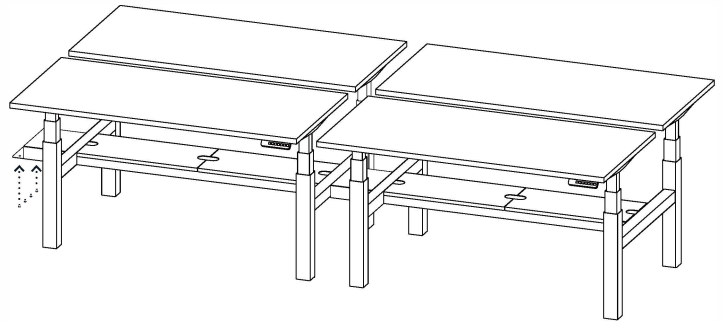

the lift-your-spirits

Series L Adjustable Height Double Desk Coupler

INSTALLATION INSTRUCTIONS

Included in the box:

INSTALLATION

1. Attach Coupler to an assembled Series L Desk.

HEADS UP!

Continue installing
Couplers on other
Series L Double
Desks as needed.

2. Position the desks side by side and install the remaining four screws.

3. Continue connecting desks as needed.

ABOUT POPPIN

Poppin's furniture and office supplies are designed with your success in mind. From a day-brightening Stapler to a game-changing Desk System, Poppin is the one-stop shop for creating inspiring, modern workspaces.

CARE

Doing a little dirty work? Soak up the spill and then blot with warm water + mild soap.

100% WORK HAPPINESS GUARANTEE

For full warranty details, visit poppin.com

Shop the complete furniture collection at poppin.com

Designed by Poppin in NYC

Poppin, Inc.

888-676-7746
poppin.com/contact
#workhappy @poppin

For patent or patent application
information visit poppin.com/patents
©Poppin 2018

v01_Nov2018