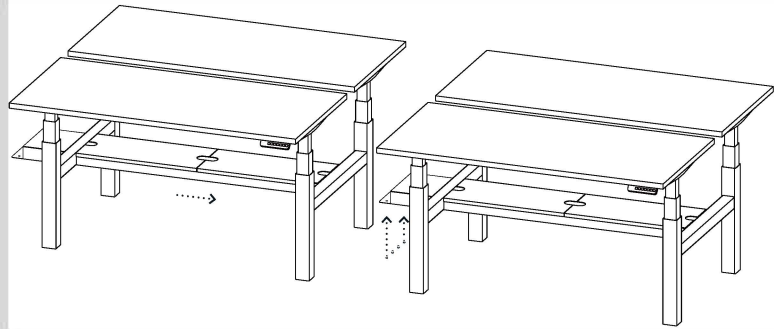

the lift-your-spirits

Series L Adjustable Height Double Desk Coupler

INSTALLATION INSTRUCTIONS

Included in the box:

8 SCREWS

COUPLER

4mm
ALLEN WRENCH

INSTALLATION

1. Attach Coupler to an assembled Series L Desk.

HEADS UP!

Continue installing
Couplers on other
Series L Double
Desks as needed.

2. Position the desks side by side and install the remaining four screws.