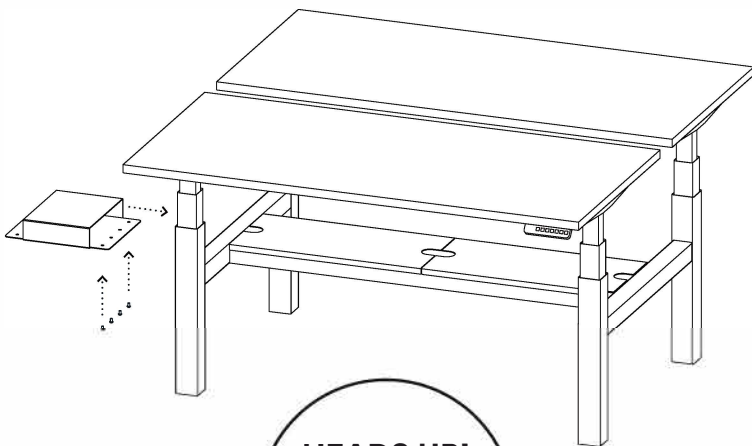

the lift-your-spirits

Series L Adjustable Height Double Desk Coupler

INSTALLATION INSTRUCTIONS

Included in the box:

INSTALLATION

1. Attach Coupler to an assembled Series L Desk.

HEADS UP!

Continue installing
Couplers on other
Series L Double
Desks as needed.

2. Position the desks side by side and install the remaining four screws.