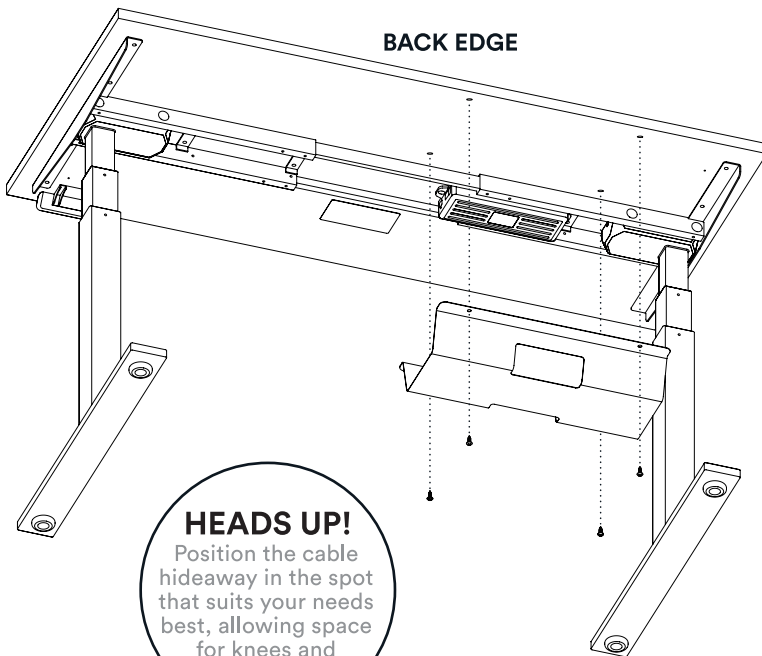

the outta-sight

Cable Hideaway For Series L Adjustable Height Desk

INSTALLATION INSTRUCTIONS

Included in the box:

Tools needed:

INSTALLATION

HEADS UP!

Position the cable hideaway in the spot that suits your needs best, allowing space for knees and file cabinets.

the outta-sight

Cable Hideaway For Series A Single Desk

INSTALLATION INSTRUCTIONS

Included in the box:

Tools needed:

INSTALLATION

HEADS UP!

Position the cable hideaway in the spot that suits your needs best, allowing space for knees and file cabinets.