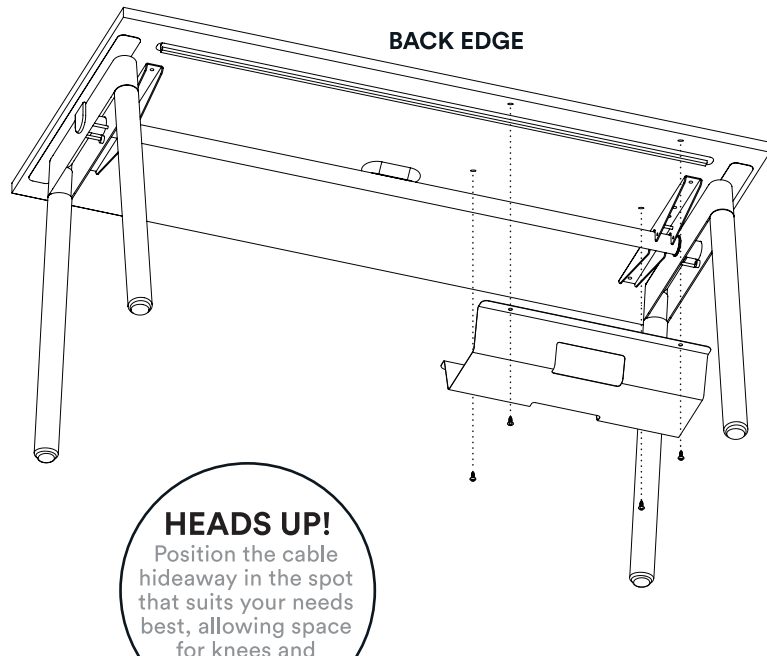

the outta-sight

Cable Hideaway For Series L Adjustable Height Desk

INSTALLATION INSTRUCTIONS

Included in the box:

Tools needed:

INSTALLATION

HEADS UP!

Position the cable hideaway in the spot that suits your needs best, allowing space for knees and file cabinets.

the outta-sight

Cable Hideaway For Series A Single Desk

INSTALLATION INSTRUCTIONS

Included in the box:

Tools needed:

INSTALLATION

HEADS UP!

Position the cable hideaway in the spot that suits your needs best, allowing space for knees and file cabinets.