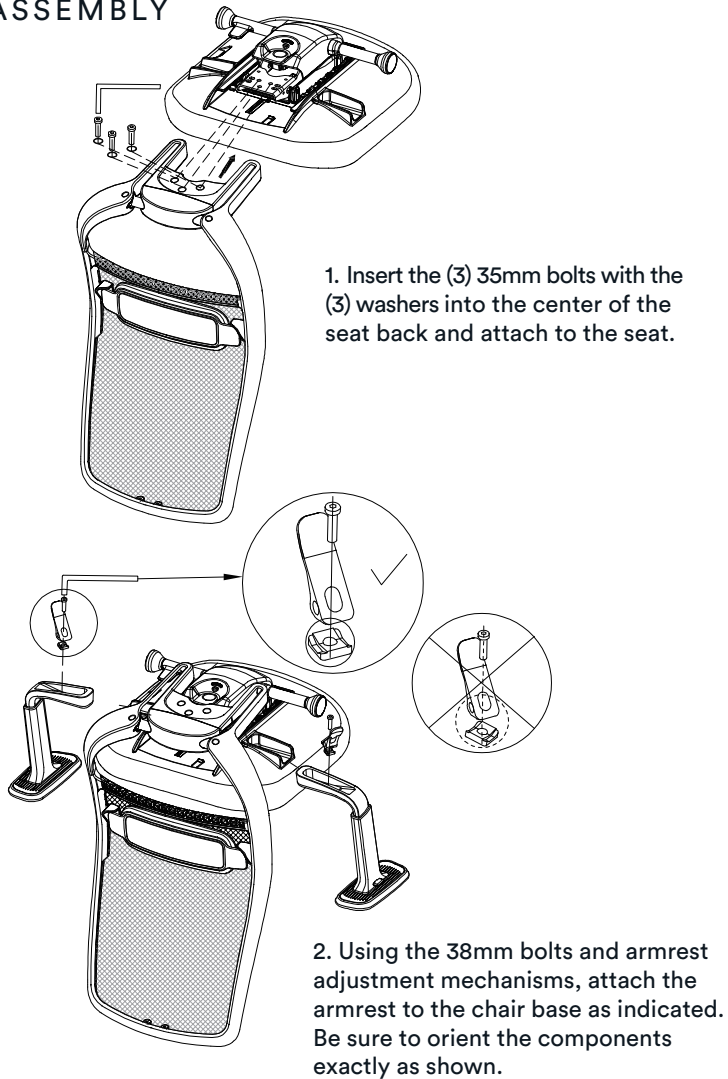

ELEVATE TASK CHAIR, INSTRUCTIONS

white uncoated substrate
4.25 in x 11 in
3C

poppin. work happy.™

Elevate Task Chair

ASSEMBLY INSTRUCTIONS

Included in the box:

ASSEMBLY

FRONT

ASSEMBLY

ABOUT POPPIN

Poppin's furniture and office supplies are designed with your success in mind. From a day-brightening Stapler to a game-changing Desk System, Poppin is the one-stop shop for creating inspiring, modern workspaces.

CARE

Doing a little dirty work? Soak up the spill and then blot with warm water + mild soap.

100% WORK HAPPINESS GUARANTEE

For full warranty details, visit poppin.com

WARNING/DISCLAIMER

Listen up, daredevils! (And anyone trying to reach that top shelf). Do not stand on this product. Use only as intended. Failure to follow these instructions could result in property damage or personal injury.

Shop the complete furniture collection at poppin.com

Poppin, Inc.
45 W 21st Street, 5th Floor
New York, NY 10010

(888) 676-7746
hi@poppin.com
#workhappy @poppin

BACK