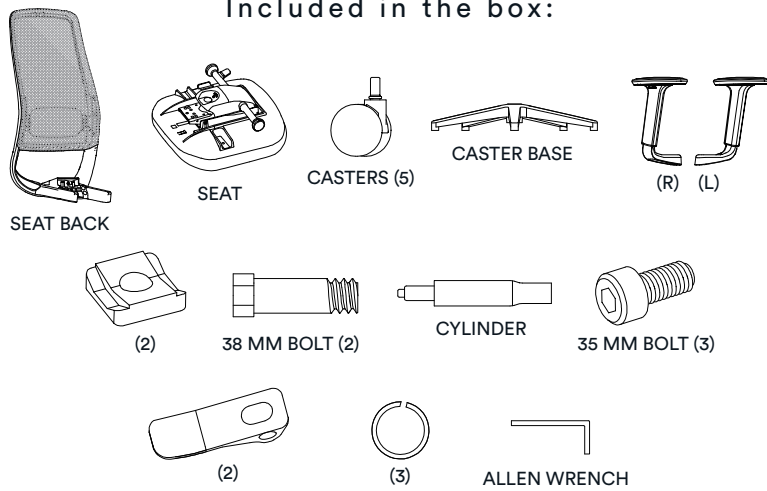

ELEVATE TASK CHAIR, INSTRUCTIONS

white uncoated substrate
4.25 in x 11 in
3C

poppin. work happy.™

Elevate Task Chair

ASSEMBLY INSTRUCTIONS

Included in the box: