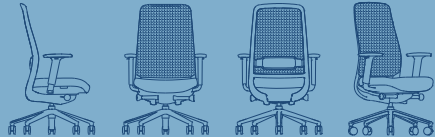

Elevate Task Chair

poppin. *workhappy.*

For showroom locations visit:
poppin.com/showrooms

888-676-7746
poppin.com/contact
[@poppin](https://twitter.com/poppin) [#workhappy](https://facebook.com/workhappy)

Available in 6 colorways

Wide, height-adjustable lumbar support

High-density seat cushion

Optional headrest addition

ELEVATE TASK CHAIR

The Elevate Task Chair pairs clean, modern design with ergonomic support that adapts to the way you work. A breathable mesh back and adjustable lumbar support keep you comfortable from your first meeting to your last email, while the synchro-tilt recline moves naturally with your body. The high-density seat cushion provides lasting comfort, and 4D adjustable armrests help you find the perfect position for typing, reading, or leaning back. Pneumatic height adjustment and customizable tilt tension make it easy to dial in your fit. With smooth casters, a 300 lb weight rating, and optional headrest support, Elevate keeps you comfortable and focused all day long.

Bells + Whistles

- The breathable mesh back keeps air flowing while providing ergonomic support from lumbar to shoulders
- Synchro-tilt recline moves with your body for balanced support, with a lock to hold your preferred position
- Adjustable tilt tension lets you fine-tune the recline resistance to match your comfort level
- Pneumatic seat height adjustment with a 4" height range for the perfect desk fit
- Wide, height-adjustable lumbar support delivers targeted lower back comfort throughout the day
- Supportive high-density seat cushion provides lasting comfort for long work sessions
- 4D adjustable armrests move up/down, forward/back, side-to-side, and pivot for ergonomic positioning
- Optional headrest for added support
- Smooth-rolling casters glide easily on hardwood or carpet
- Polished 5-star chrome base with smooth-rolling casters for stability and effortless mobility on hardwood or carpet
- BIFMA and GREENGUARD Gold certified